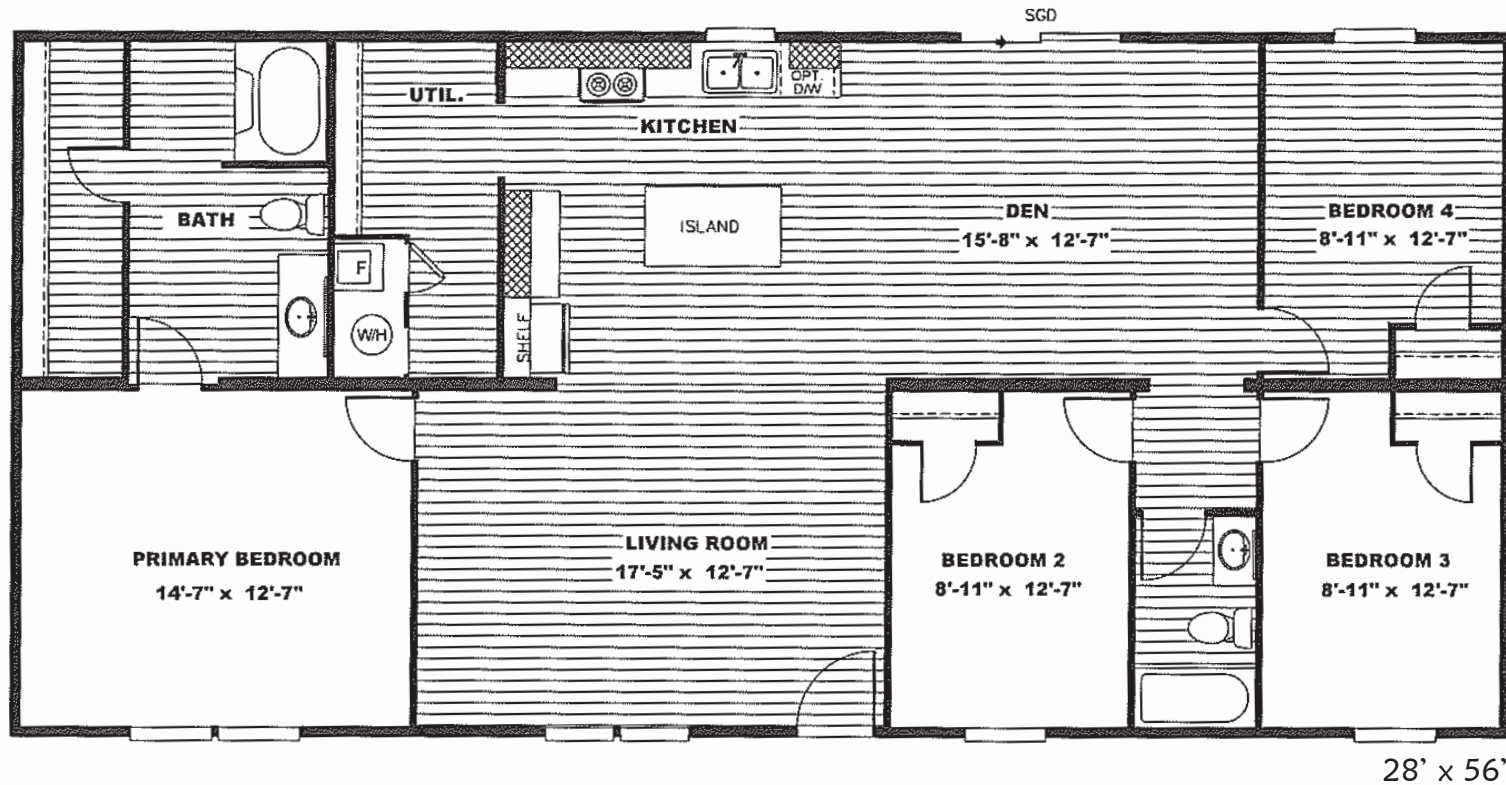

# Hawley

TRU Homes Series - Multi Section

1,475 SQ. FT. (Approximate) 4 Bedroom, 2 Bath

Last Updated: 3-7-22

**THE HOME OUTLET**  
890 N. Arizona Ave.  
Chandler, AZ 85225

**TheHomeOutletAZ.com | 1-800-965-5401**