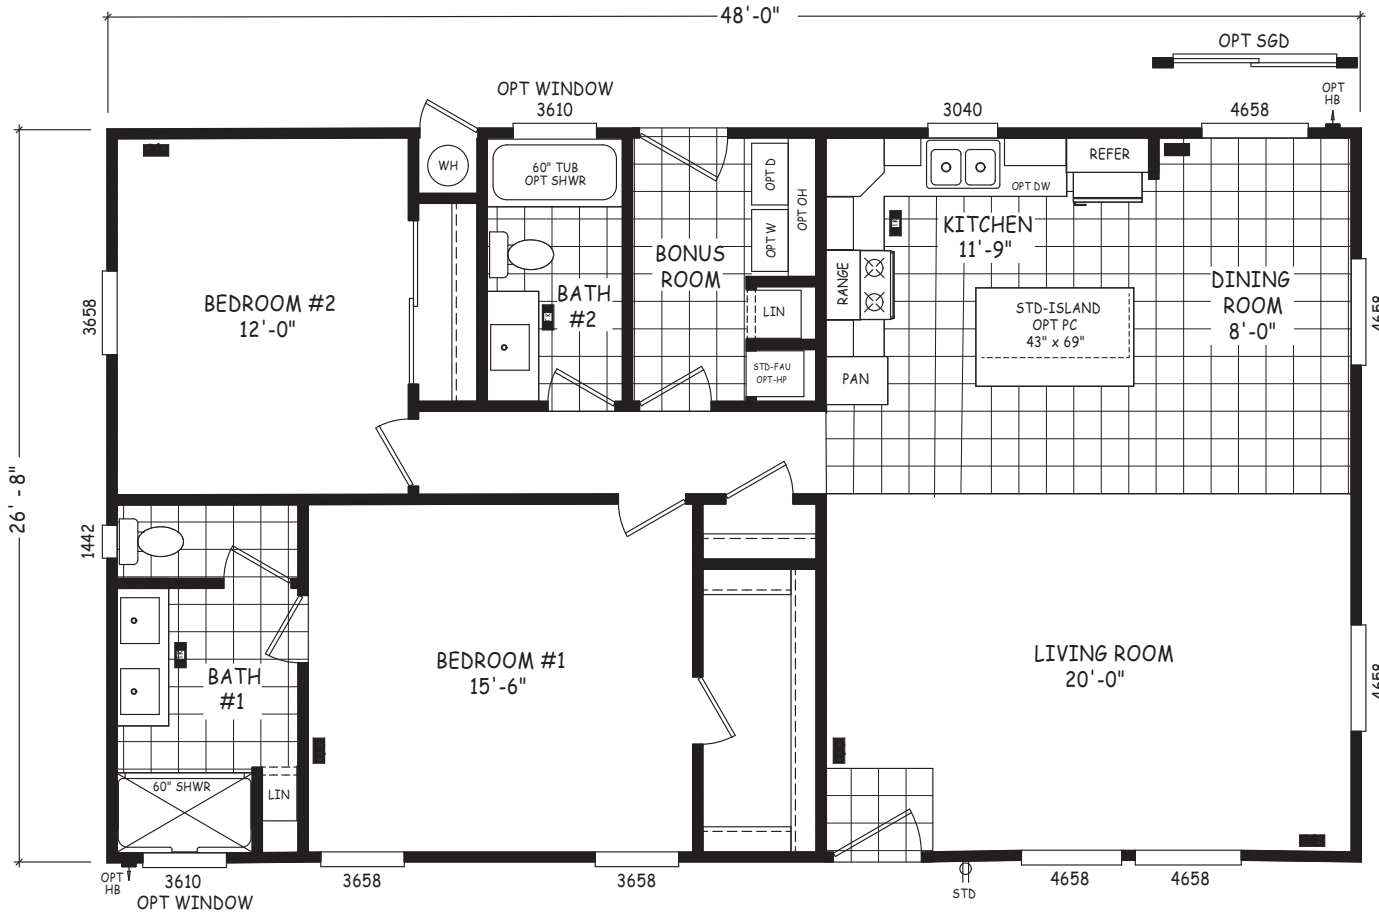

Helmville

Edge Series

1,280 SQ. FT. (Approximate) 2 Bedroom, 2 Bath

Last Updated: 8-22-22

THE HOME OUTLET
 890 N. Arizona Ave.
 Chandler, AZ 85225

TheHomeOutletAZ.com | 1-800-965-5401

IMPORTANT: Alta Cima Corp reserves the right to modify, cancel or substitute products or features of this event at any time without prior notice or obligation. Pictures and other promotional materials are representative and may depict or contain floor plans, square footages, elevations, options, upgrades, extra design features, decorations, floor coverings, specialty light fixtures, custom paint and wall coverings, window treatments, landscaping, sound and alarm systems, furnishings, appliances, and other designer/decorator features and amenities that are not included as part of the home and/or may not be available at all locations. Home, pricing and community information is subject to change, and homes to prior sale, at any time without notice or obligation. ©2020 Alta Cima Corp. All rights reserved.