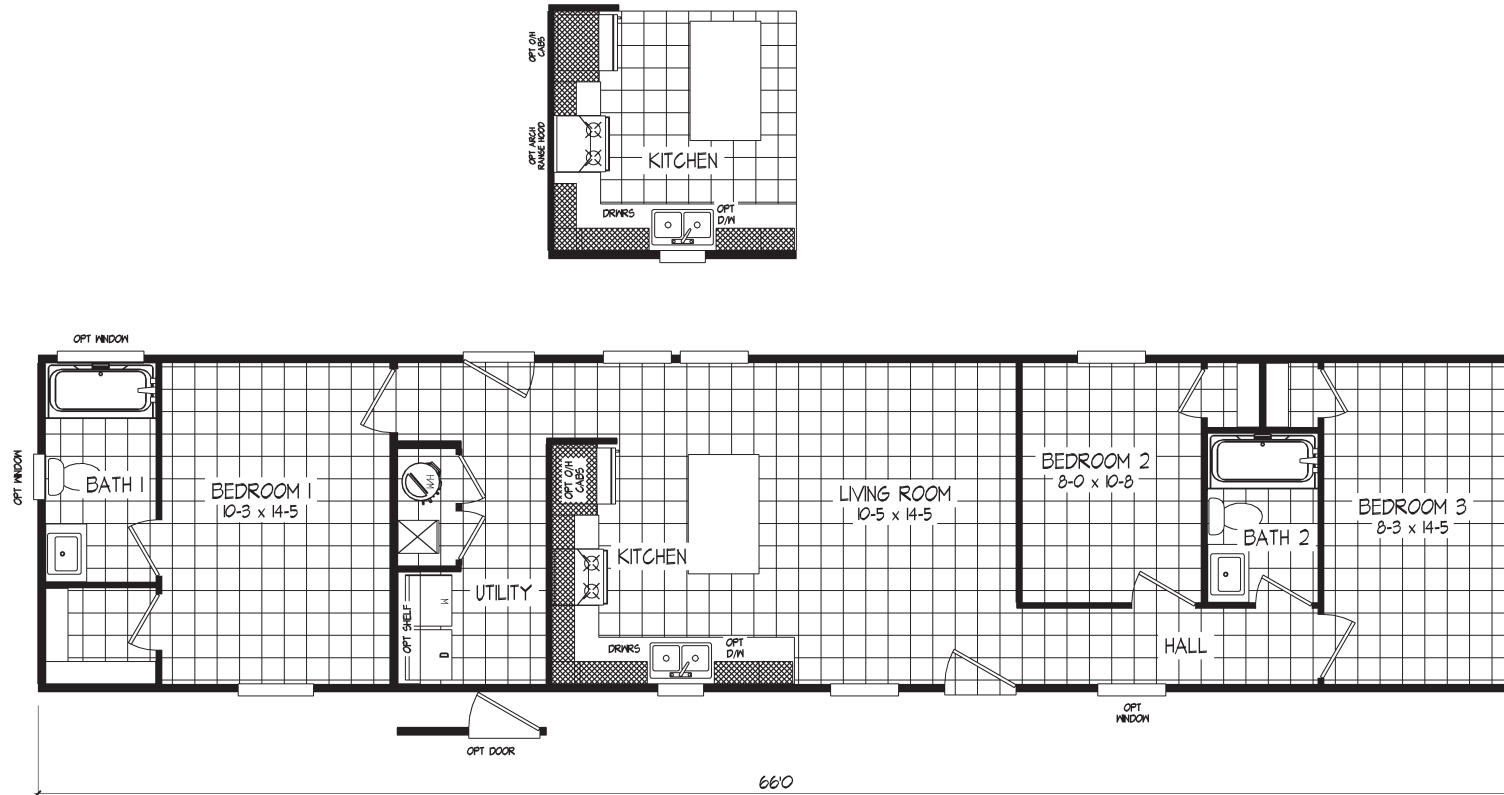

Henrietta

Desert Sky Series

990 SQ. FT. (Approximate) 3 Bedroom, 2 Bath

Last Updated: 5-13-24

THE HOME OUTLET
890 N. Arizona Ave.
Chandler, AZ 85225

TheHomeOutletAZ.com | 1-800-965-5401

IMPORTANT: Alta Cima Corp reserves the right to modify, cancel or substitute products or features of this event at any time without prior notice or obligation. Pictures and other promotional materials are representative and may depict or contain floor plans, square footages, elevations, options, upgrades, extra design features, decorations, floor coverings, specialty light fixtures, custom paint and wall coverings, window treatments, landscaping, sound and alarm systems, furnishings, appliances, and other designer/decorator features and amenities that are not included as part of the home and/or may not be available at all locations. Home, pricing and community information is subject to change, and homes to prior sale, at any time without notice or obligation. ©2020 Alta Cima Corp. All rights reserved.