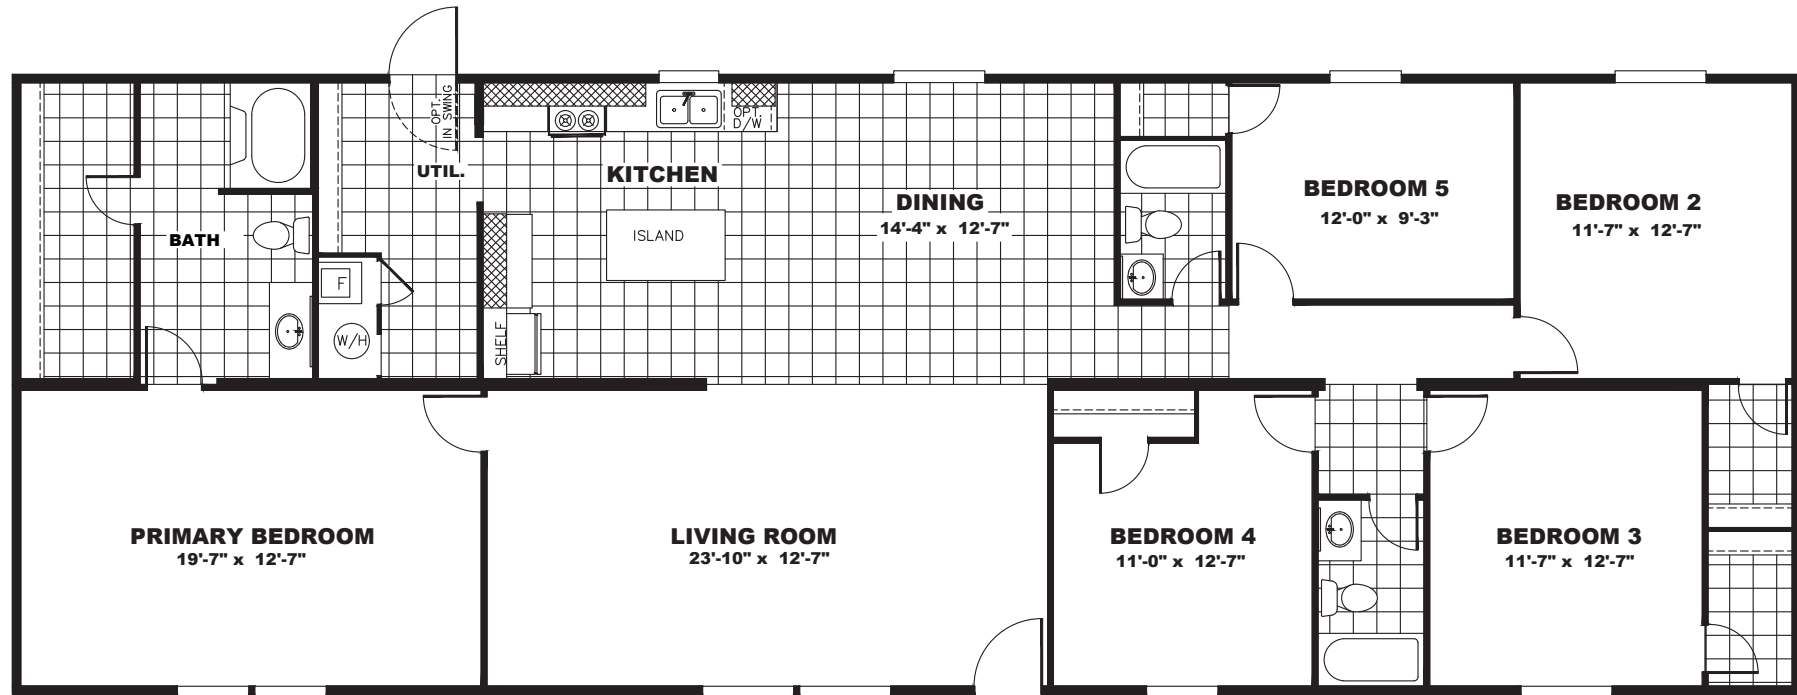

Hollins

TRU Homes Series - Multi Section

2,001 SQ. FT. (Approximate) 5 Bedroom, 3 Bath

Last Updated: 12-10-21

28' x 76' Triumph

THE HOME OUTLET
890 N. Arizona Ave.
Chandler, AZ 85225

TheHomeOutletAZ.com | 1-800-965-5401