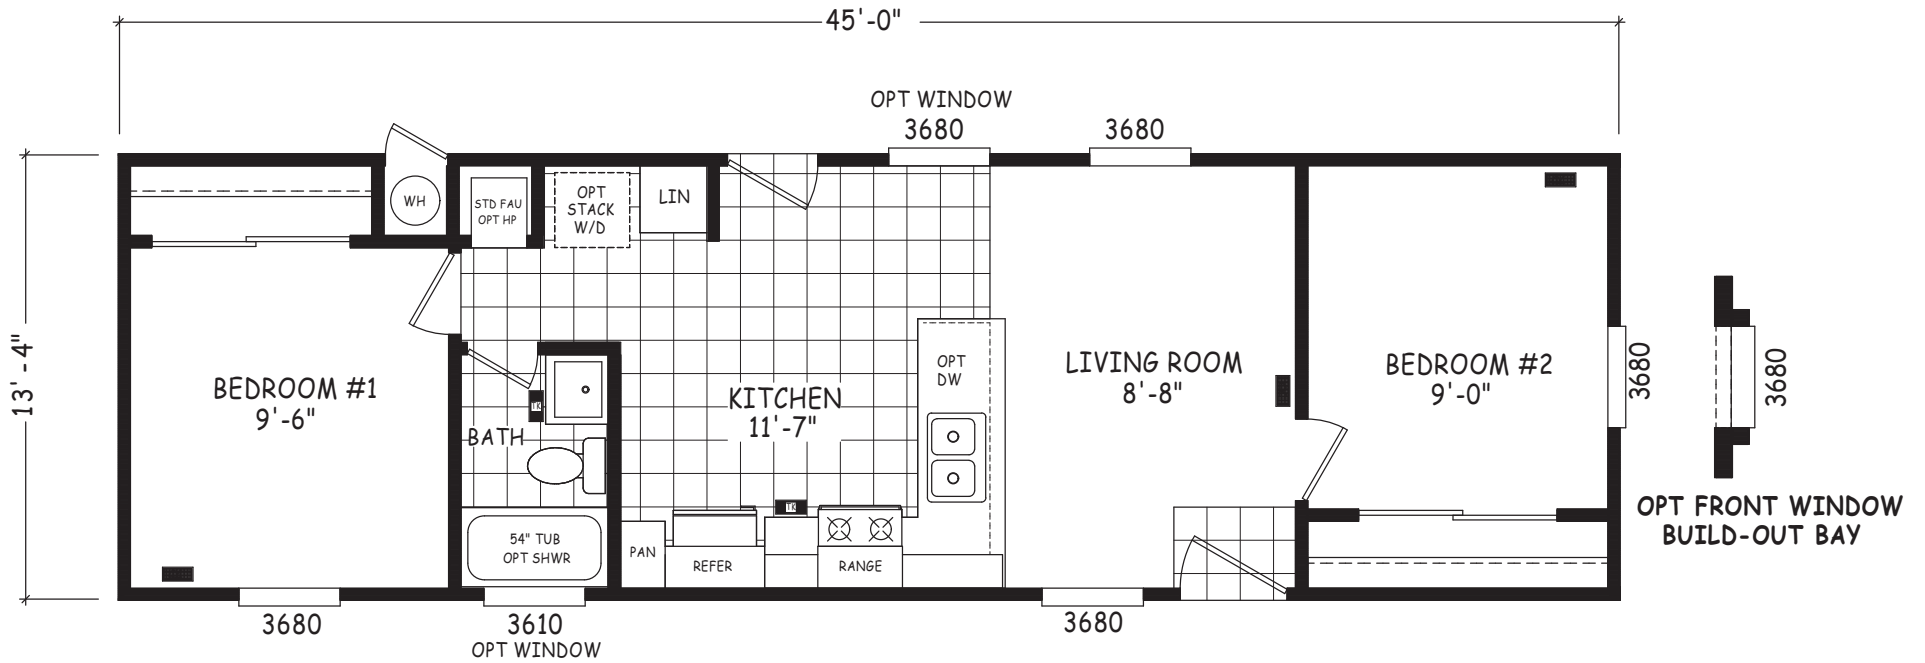

# Hulett

Encore Single Wide Series

600 SQ. FT. (Approximate) 2 Bedroom, 1 Bath

Last Updated: 12-8-22

**THE HOME OUTLET**  
890 N. Arizona Ave.  
Chandler, AZ 85225

**TheHomeOutletAZ.com | 1-800-965-5401**

**IMPORTANT:** Alta Cima Corp reserves the right to modify, cancel or substitute products or features of this event at any time without prior notice or obligation. Pictures and other promotional materials are representative and may depict or contain floor plans, square footages, elevations, options, upgrades, extra design features, decorations, floor coverings, specialty light fixtures, custom paint and wall coverings, window treatments, landscaping, sound and alarm systems, furnishings, appliances, and other designer/decorator features and amenities that are not included as part of the home and/or may not be available at all locations. Home, pricing and community information is subject to change, and homes to prior sale, at any time without notice or obligation. ©2020 Alta Cima Corp. All rights reserved.