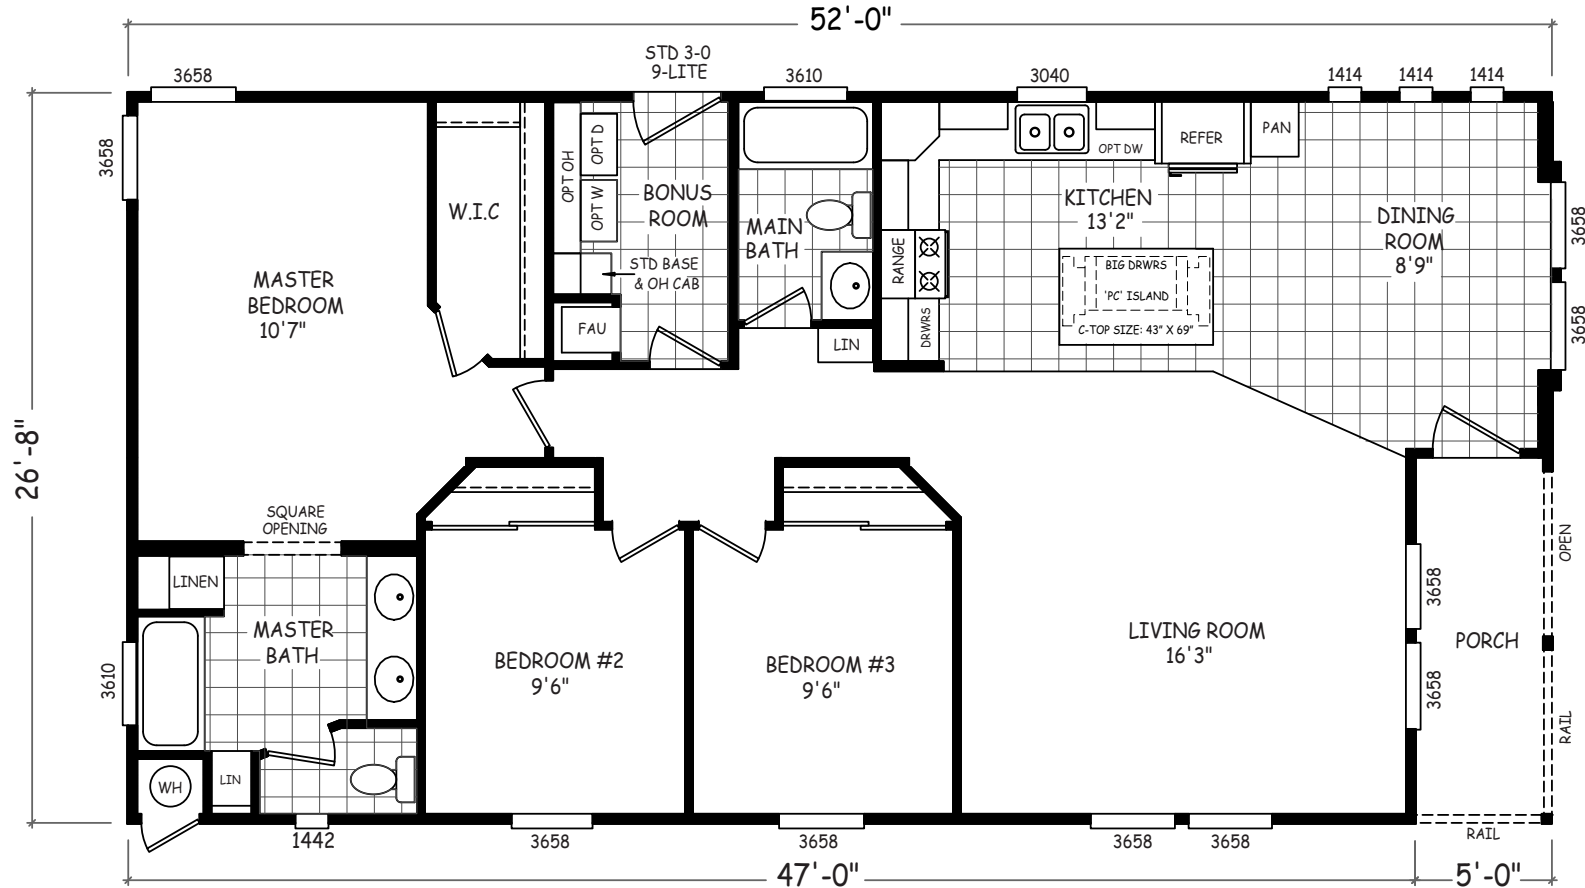

# Humboldt

Sedona Ridge Classic Series

1,386 SQ. FT. (Approximate) 3 Bedroom, 2 Bath

Last Updated: 2-2-23

**THE HOME OUTLET**  
890 N. Arizona Ave.  
Chandler, AZ 85225

**TheHomeOutletAZ.com | 1-800-965-5401**