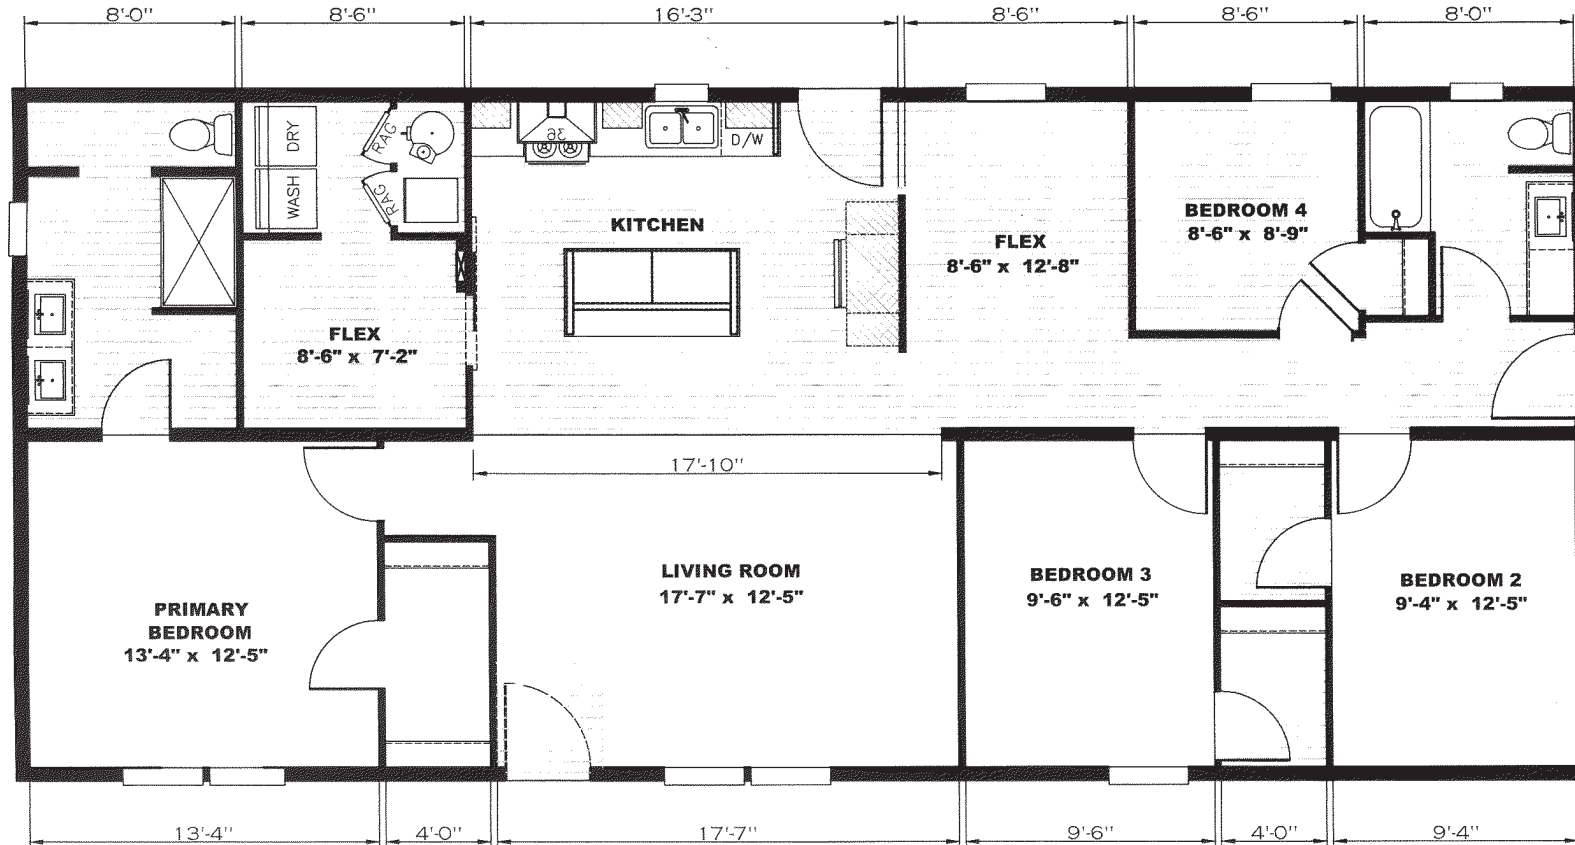

Hurdlow

Tempo Series - Multi Section

1,580 SQ. FT. (Approximate) 4 Bedroom, 2 Bath

Last Updated: 7-10-23

THE HOME OUTLET
890 N. Arizona Ave.
Chandler, AZ 85225

TheHomeOutletAZ.com | 1-800-965-5401

IMPORTANT: Alta Cima Corp reserves the right to modify, cancel or substitute products or features of this event at any time without prior notice or obligation. Pictures and other promotional materials are representative and may depict or contain floor plans, square footages, elevations, options, upgrades, extra design features, decorations, floor coverings, specialty light fixtures, custom paint and wall coverings, window treatments, landscaping, sound and alarm systems, furnishings, appliances, and other designer/decorator features and amenities that are not included as part of the home and/or may not be available at all locations. Home, pricing and community information is subject to change, and homes to prior sale, at any time without notice or obligation. ©2020 Alta Cima Corp. All rights reserved.