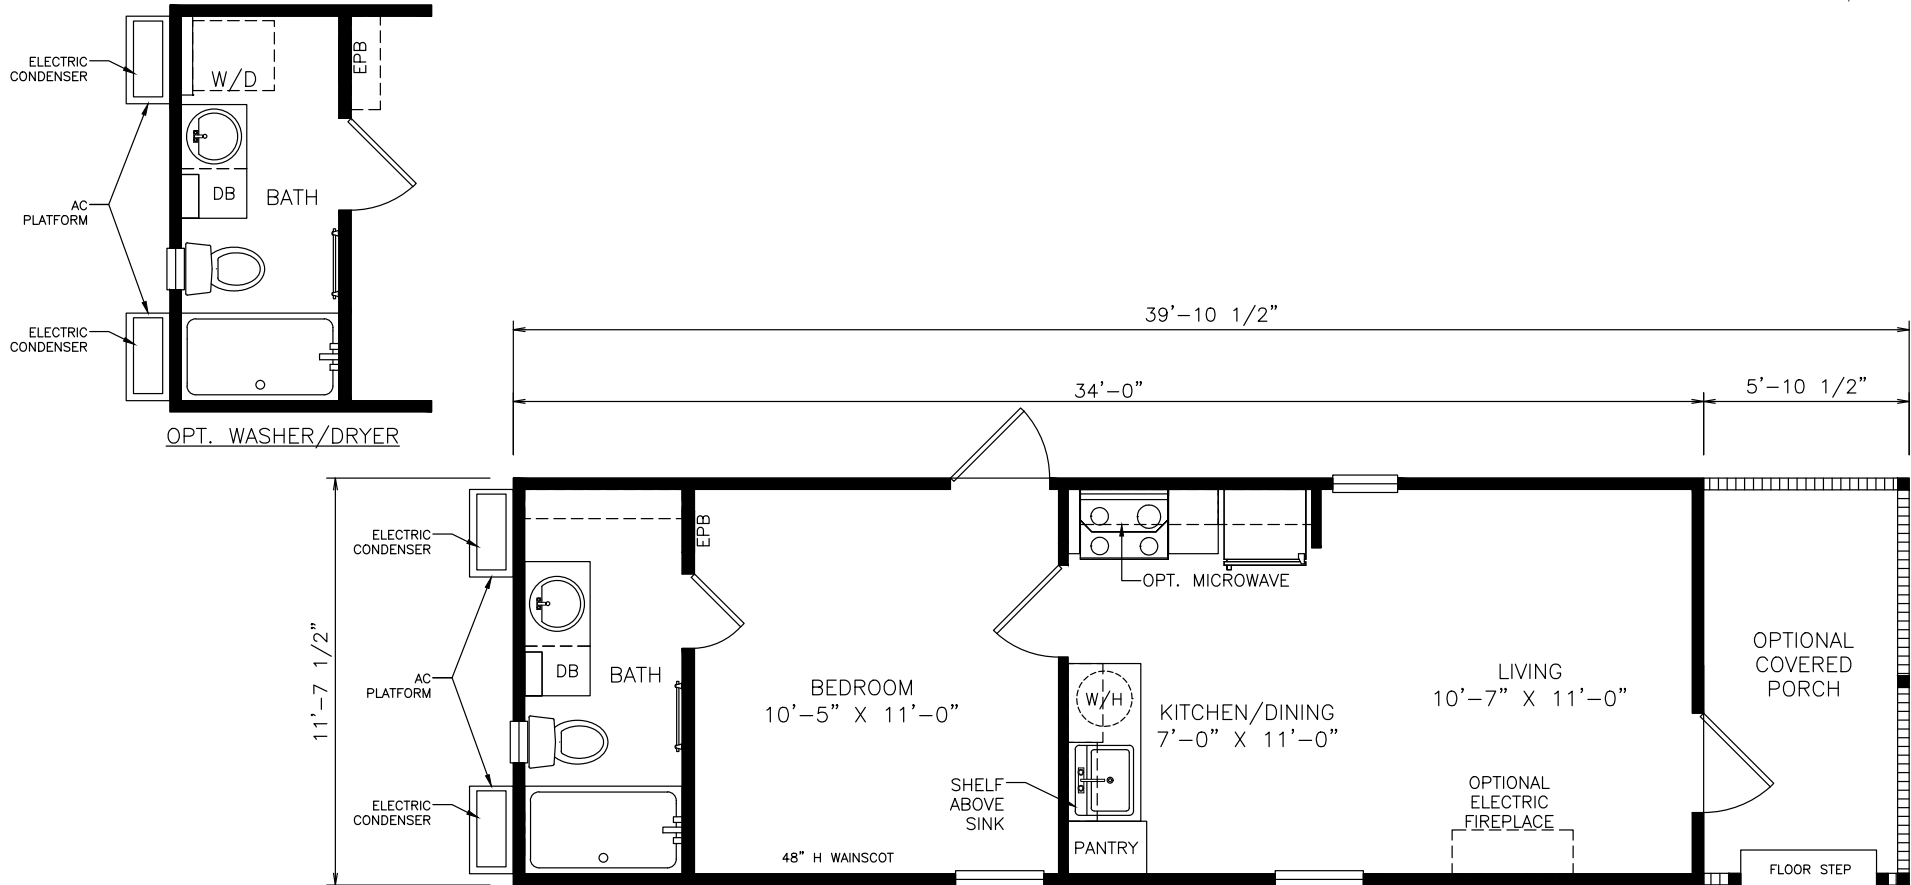

Hurley

Select Series - Single Section

395 SQ. FT. (Approximate) 1 Bedroom, 1 Bath

Last Updated: 8-23-21

THE HOME OUTLET
890 N. Arizona Ave.
Chandler, AZ 85225

TheHomeOutletAZ.com | 1-800-965-5401

IMPORTANT: Alta Cima Corp reserves the right to modify, cancel or substitute products or features of this event at any time without prior notice or obligation. Pictures and other promotional materials are representative and may depict or contain floor plans, square footages, elevations, options, upgrades, extra design features, decorations, floor coverings, specialty light fixtures, custom paint and wall coverings, window treatments, landscaping, sound and alarm systems, furnishings, appliances, and other designer/decorator features and amenities that are not included as part of the home and/or may not be available at all locations. Home, pricing and community information is subject to change, and homes to prior sale, at any time without notice or obligation. ©2020 Alta Cima Corp. All rights reserved.