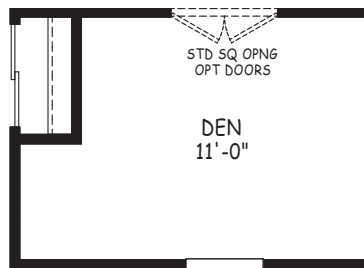

# Iron Spring

Edge Series

1,040 SQ. FT. (Approximate) 3 Bedroom, 2 Bath

Last Updated: 5-8-24

OPT DEN  
(REPLACES BEDROOM #3)

**THE HOME OUTLET**  
890 N. Arizona Ave.  
Chandler, AZ 85225

**TheHomeOutletAZ.com | 1-800-965-5401**