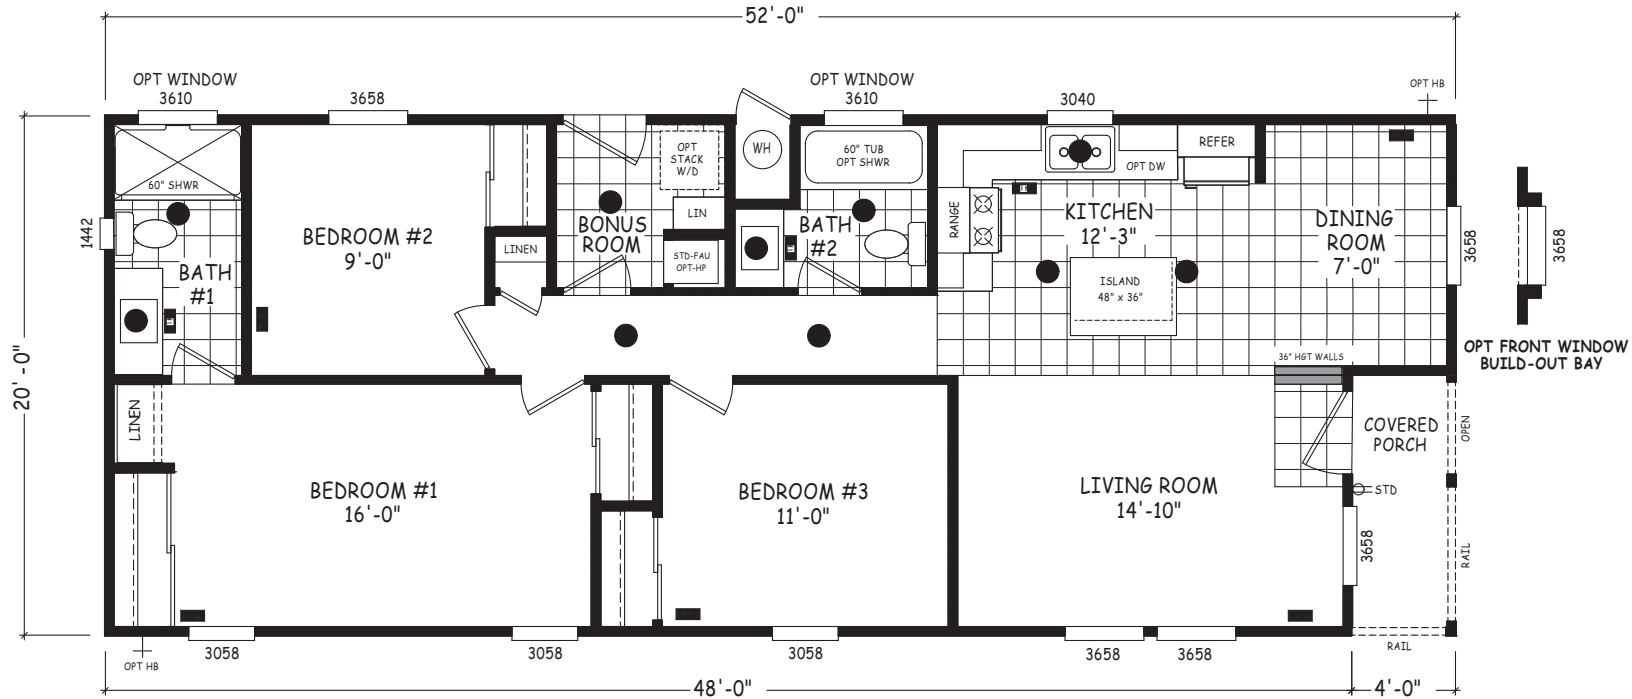

# Iron Spring

Edge Series

1,040 SQ. FT. (Approximate) 3 Bedroom, 2 Bath

Last Updated: 5-8-24

OPT DEN  
(REPLACES BEDROOM #3)

**THE HOME OUTLET**  
890 N. Arizona Ave.  
Chandler, AZ 85225

**TheHomeOutletAZ.com | 1-800-965-5401**