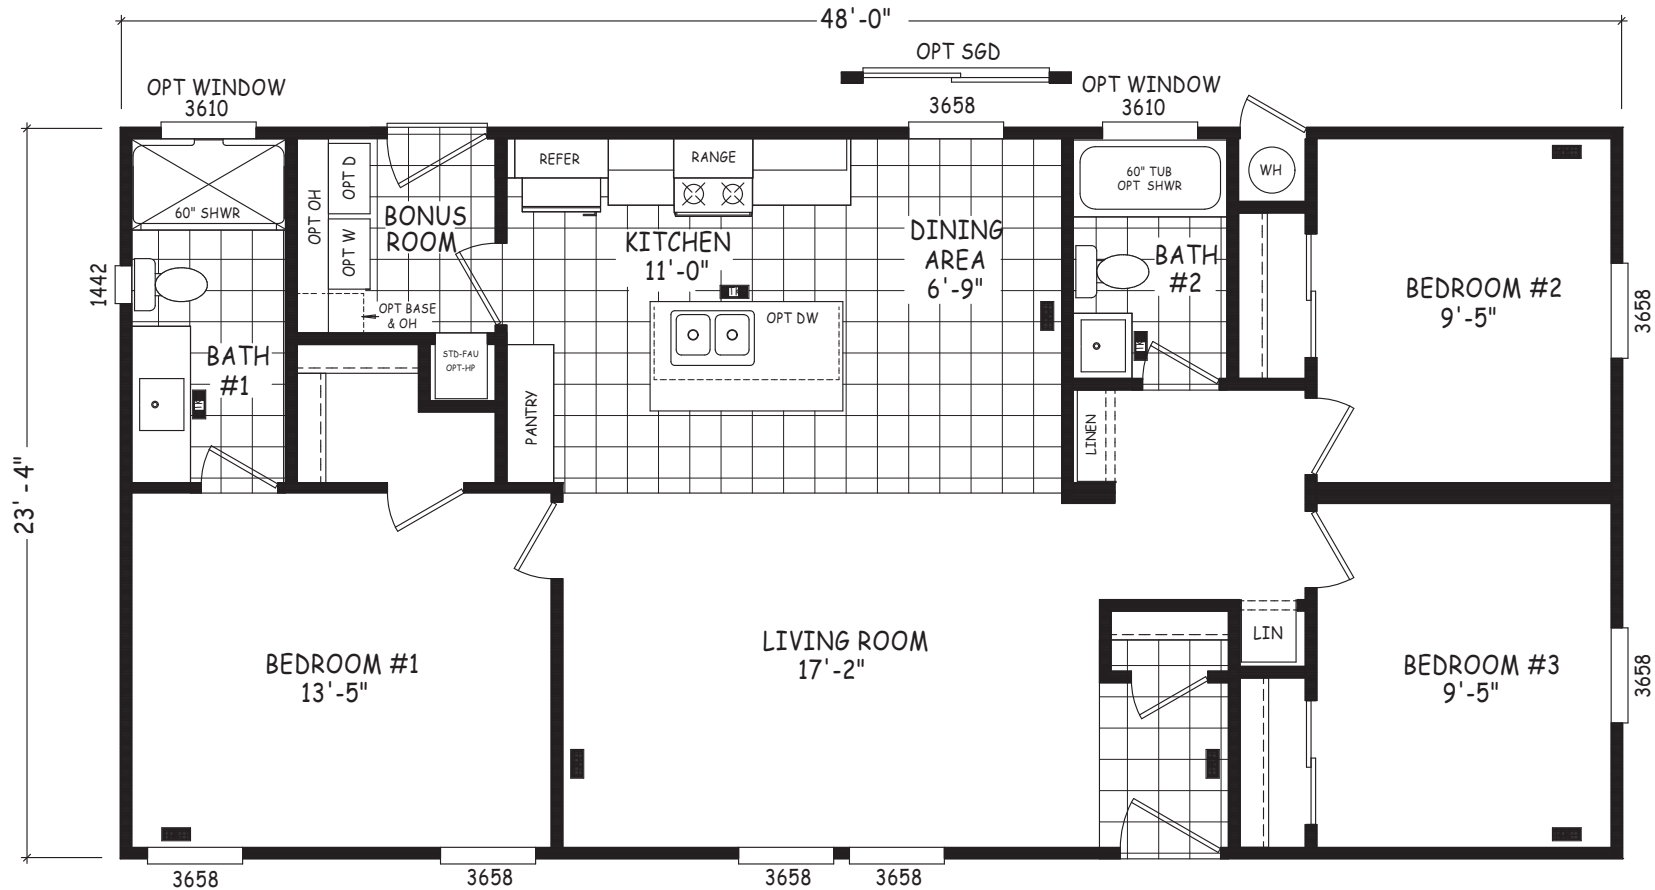

# Jack Pine

Edge Series

1,120 SQ. FT. (Approximate) 3 Bedroom, 2 Bath

Last Updated: 8-22-22

**THE HOME OUTLET**  
890 N. Arizona Ave.  
Chandler, AZ 85225

**TheHomeOutletAZ.com | 1-800-965-5401**

**IMPORTANT:** Alta Cima Corp reserves the right to modify, cancel or substitute products or features of this event at any time without prior notice or obligation. Pictures and other promotional materials are representative and may depict or contain floor plans, square footages, elevations, options, upgrades, extra design features, decorations, floor coverings, specialty light fixtures, custom paint and wall coverings, window treatments, landscaping, sound and alarm systems, furnishings, appliances, and other designer/decorator features and amenities that are not included as part of the home and/or may not be available at all locations. Home, pricing and community information is subject to change, and homes to prior sale, at any time without notice or obligation. ©2020 Alta Cima Corp. All rights reserved.