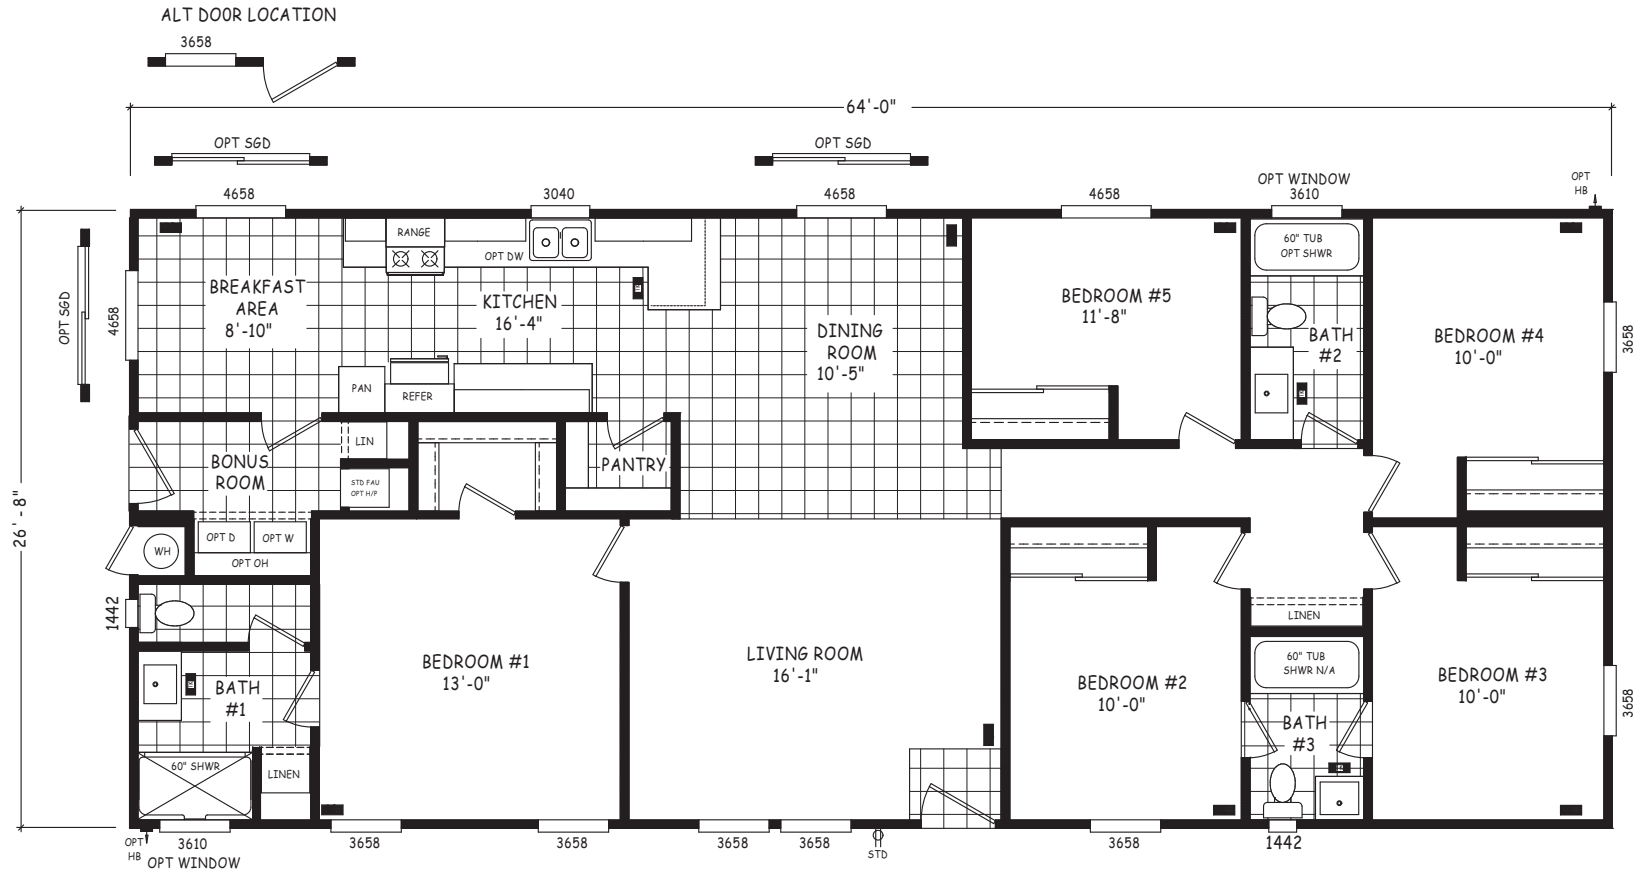

Juddman

Edge Series

1,707 SQ. FT. (Approximate) 5 Bedroom, 3 Bath

Last Updated: 8-22-22

THE HOME OUTLET
890 N. Arizona Ave.
Chandler, AZ 85225

TheHomeOutletAZ.com | 1-800-965-5401

IMPORTANT: Alta Cima Corp reserves the right to modify, cancel or substitute products or features of this event at any time without prior notice or obligation. Pictures and other promotional materials are representative and may depict or contain floor plans, square footages, elevations, options, upgrades, extra design features, decorations, floor coverings, specialty light fixtures, custom paint and wall coverings, window treatments, landscaping, sound and alarm systems, furnishings, appliances, and other designer/decorator features and amenities that are not included as part of the home and/or may not be available at all locations. Home, pricing and community information is subject to change, and homes to prior sale, at any time without notice or obligation. ©2020 Alta Cima Corp. All rights reserved.