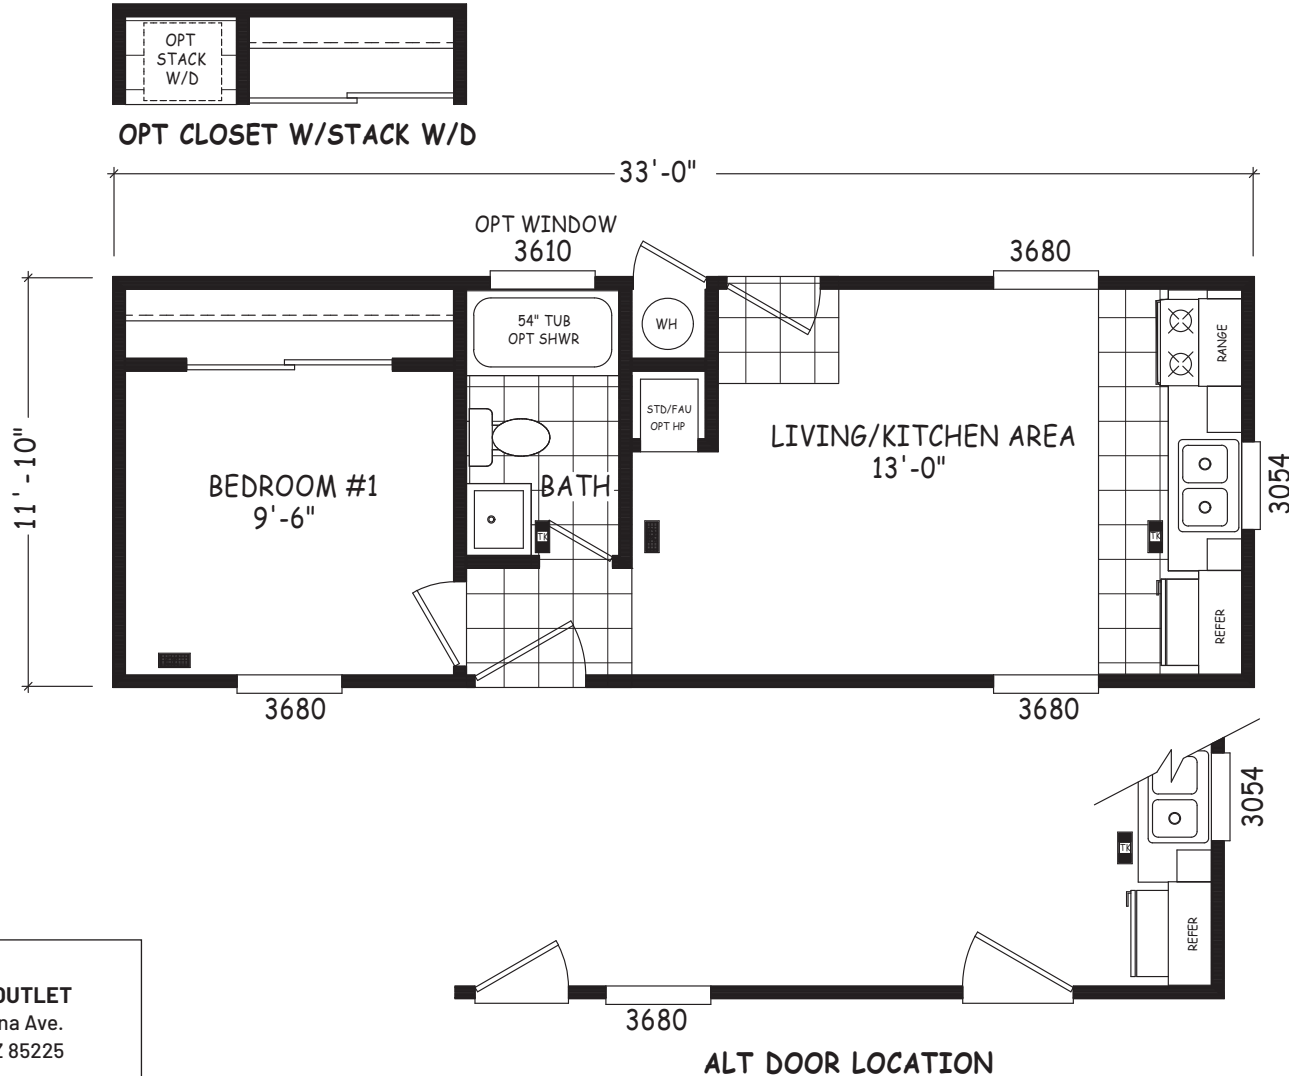

Kadoka

Encore Single Wide Series

386 SQ. FT. (Approximate) 1 Bedroom, 1 Bath

Last Updated: 12-8-22

THE HOME OUTLET
890 N. Arizona Ave.
Chandler, AZ 85225

TheHomeOutletAZ.com | 1-800-965-5401

IMPORTANT: Alta Cima Corp reserves the right to modify, cancel or substitute products or features of this event at any time without prior notice or obligation. Pictures and other promotional materials are representative and may depict or contain floor plans, square footages, elevations, options, upgrades, extra design features, decorations, floor coverings, specialty light fixtures, custom paint and wall coverings, window treatments, landscaping, sound and alarm systems, furnishings, appliances, and other designer/decorator features and amenities that are not included as part of the home and/or may not be available at all locations. Home, pricing and community information is subject to change, and homes to prior sale, at any time without notice or obligation. ©2020 Alta Cima Corp. All rights reserved.