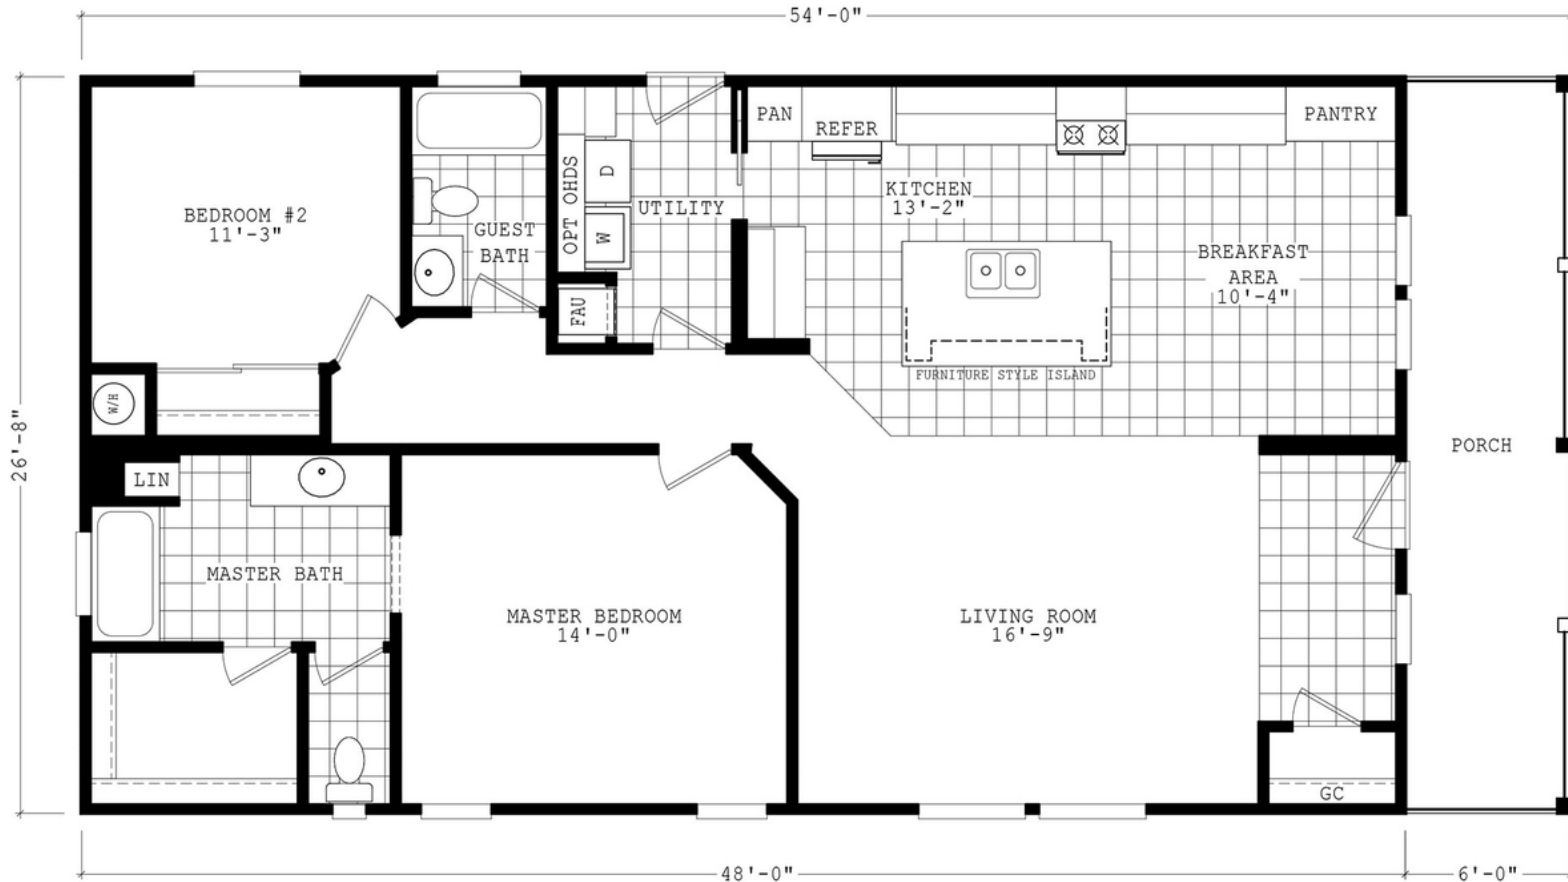

# Kailey

Durango Porch Series

1,440 SQ. FT. (Approximate) 2 Bedroom, 2 Bath

Last Updated: 3-29-22

**THE HOME OUTLET**  
890 N. Arizona Ave.  
Chandler, AZ 85225

**TheHomeOutletAZ.com | 1-800-965-5401**

**IMPORTANT:** Alta Cima Corp reserves the right to modify, cancel or substitute products or features of this event at any time without prior notice or obligation. Pictures and other promotional materials are representative and may depict or contain floor plans, square footages, elevations, options, upgrades, extra design features, decorations, floor coverings, specialty light fixtures, custom paint and wall coverings, window treatments, landscaping, sound and alarm systems, furnishings, appliances, and other designer/decorator features and amenities that are not included as part of the home and/or may not be available at all locations. Home, pricing and community information is subject to change, and homes to prior sale, at any time without notice or obligation. ©2020 Alta Cima Corp. All rights reserved.