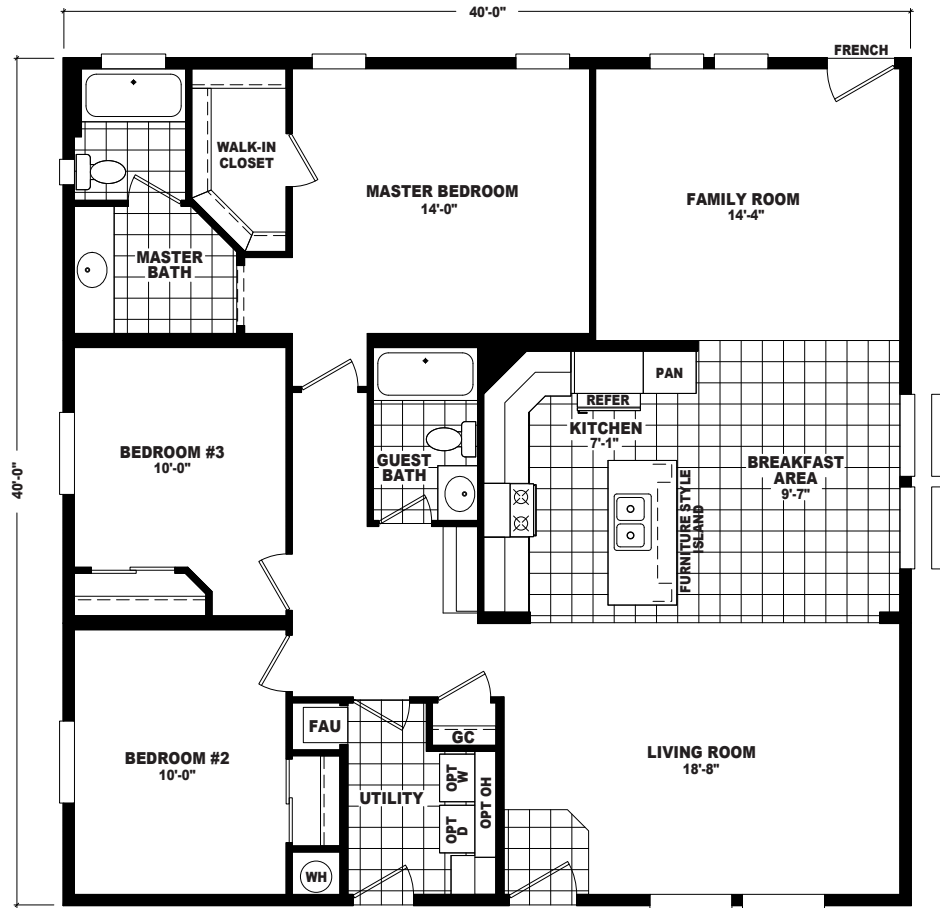

Kenwool

Mountain Ridge Series

3 Bedrooms, 2 Baths
Approx. 1,600 Sq. Ft.

Last Updated: 7-17-19

The Home Outlet • Tucson
890 North Arizona Avenue
Chandler, Arizona 85225

For Detailed Directions See Map On Our Website