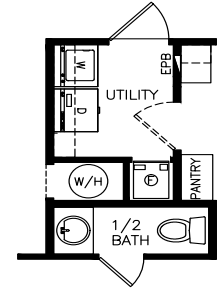

# Kinnaird

Classic Series - Multi Section

2,120 SQ. FT. (Approximate) 4 Bedrooms, 3 Baths

Last Updated: 6-17-21

OPT. HALF BATH

"B"

"A"

**THE HOME OUTLET**  
890 N. Arizona Ave.  
Chandler, AZ 85225