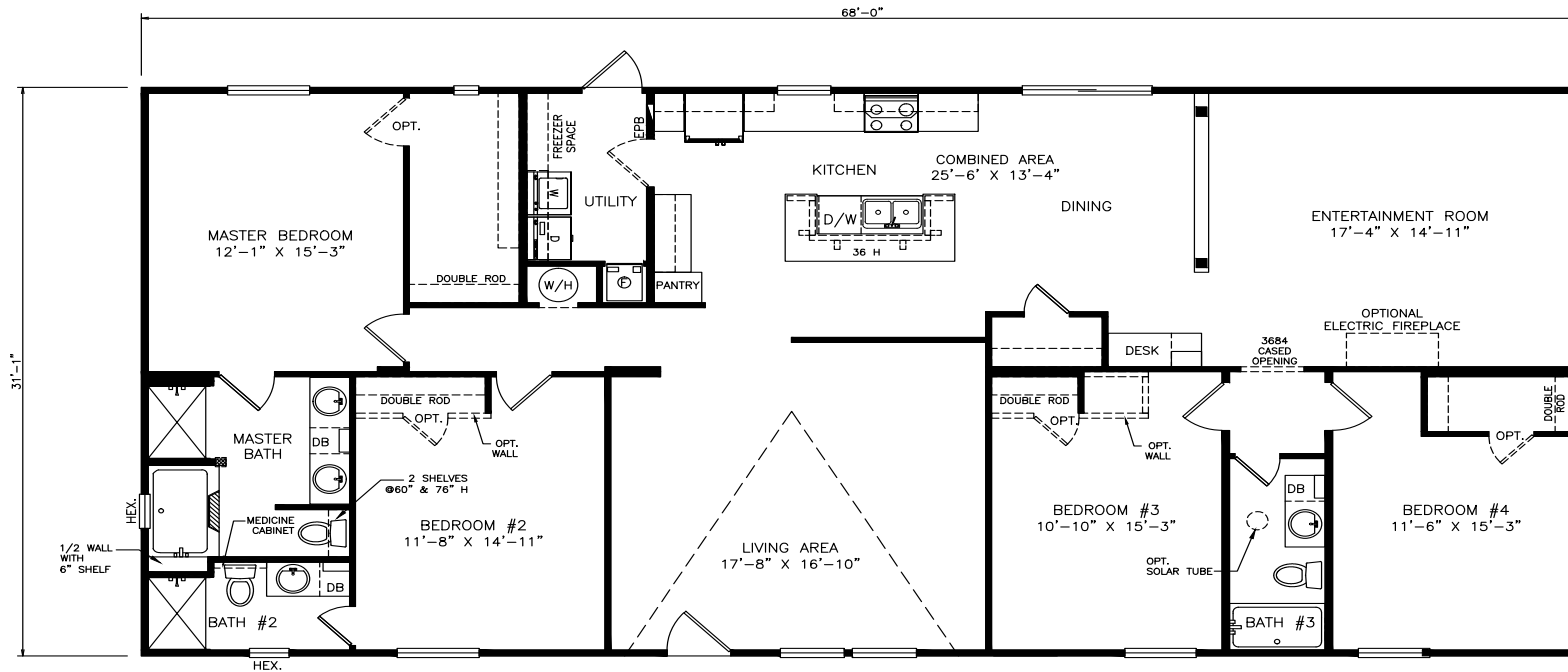

# Kinnaird

Classic Series - Multi Section

2,120 SQ. FT. (Approximate) 4 Bedrooms, 3 Baths

Last Updated: 6-17-21

OPT. HALF BATH

"B"

"A"

**THE HOME OUTLET**  
890 N. Arizona Ave.  
Chandler, AZ 85225