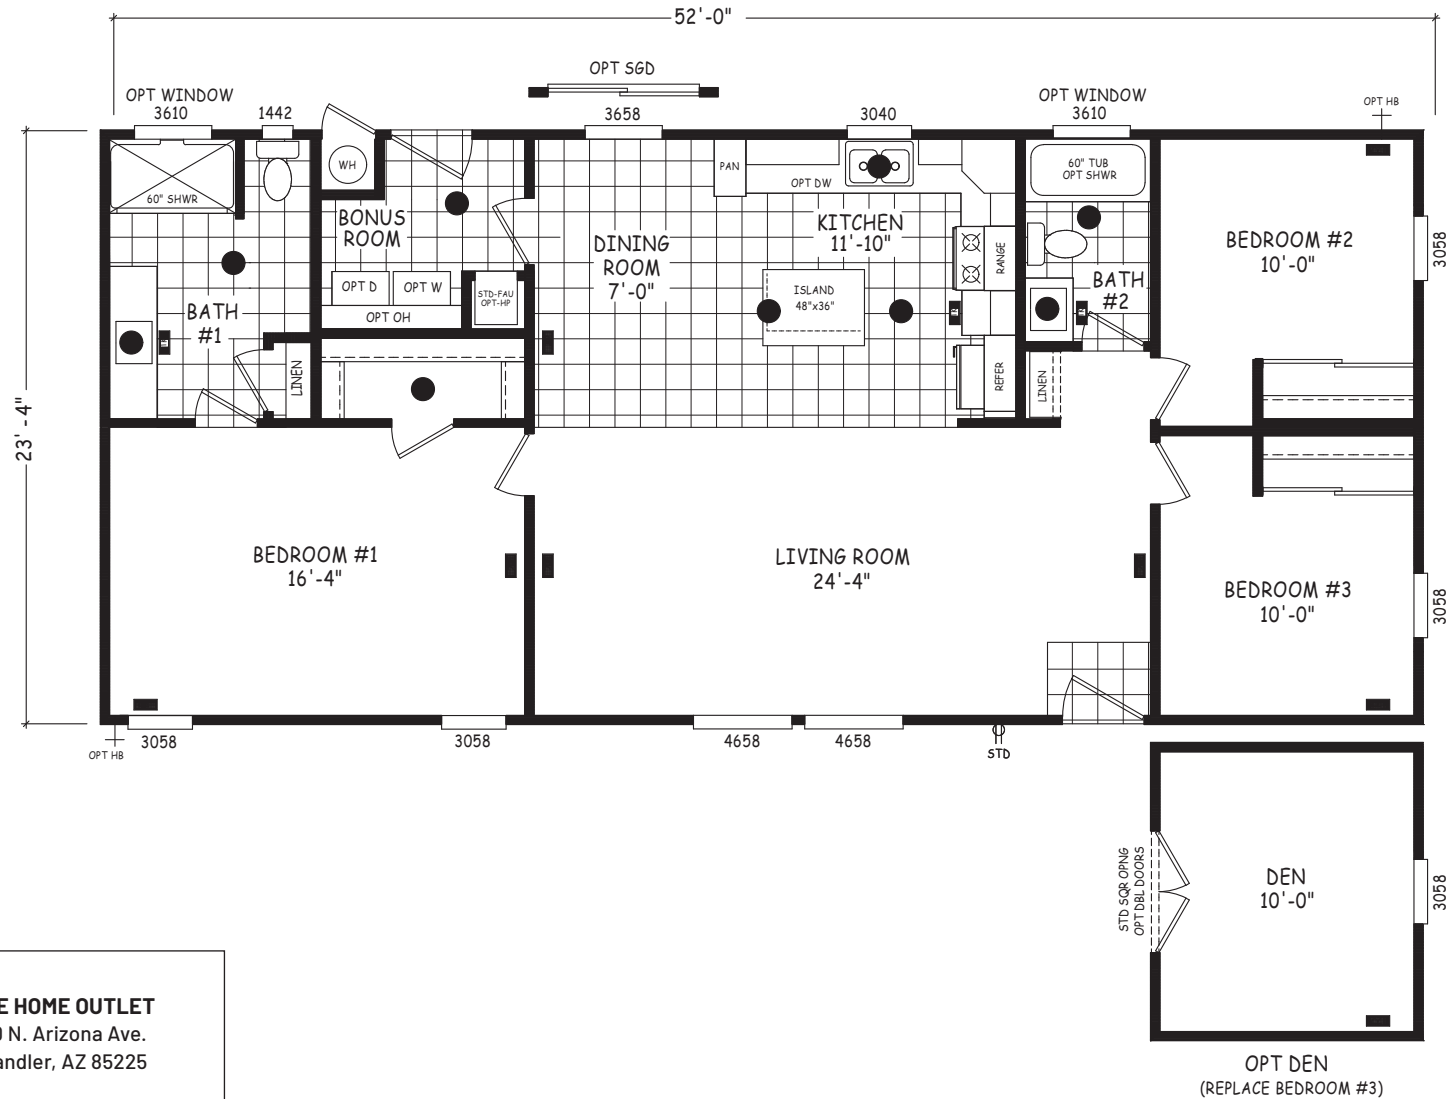

Kipling

Edge Series

1,214 SQ. FT. (Approximate) 3 Bedroom, 2 Bath

Last Updated: 5-8-24

THE HOME OUTLET
890 N. Arizona Ave.
Chandler, AZ 85225

TheHomeOutletAZ.com | 1-800-965-5401

IMPORTANT: Alta Cima Corp reserves the right to modify, cancel or substitute products or features of this event at any time without prior notice or obligation. Pictures and other promotional materials are representative and may depict or contain floor plans, square footages, elevations, options, upgrades, extra design features, decorations, floor coverings, specialty light fixtures, custom paint and wall coverings, window treatments, landscaping, sound and alarm systems, furnishings, appliances, and other designer/decorator features and amenities that are not included as part of the home and/or may not be available at all locations. Home, pricing and community information is subject to change, and homes to prior sale, at any time without notice or obligation. ©2020 Alta Cima Corp. All rights reserved.