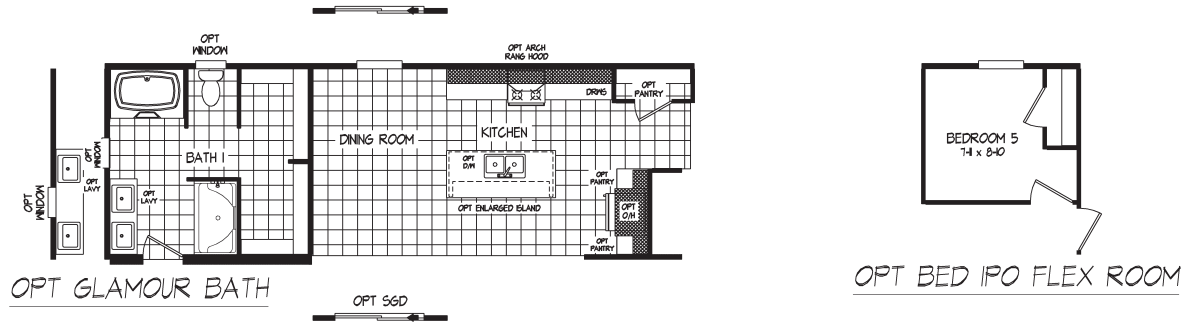

Leon

Desert Sky Series

2,001 SQ. FT. (Approximate) 4 Bedroom, 3 Bath

Last Updated: 6-5-26

THE HOME OUTLET
890 N. Arizona Ave.
Chandler, AZ 85225

TheHomeOutletAZ.com | 1-800-965-5401

IMPORTANT: Alta Cima Corp reserves the right to modify, cancel or substitute products or features of this event at any time without prior notice or obligation. Pictures and other promotional materials are representative and may depict or contain floor plans, square footages, elevations, options, upgrades, extra design features, decorations, floor coverings, specialty light fixtures, custom paint and wall coverings, window treatments, landscaping, sound and alarm systems, furnishings, appliances, and other designer/decorator features and amenities that are not included as part of the home and/or may not be available at all locations. Home, pricing and community information is subject to change, and homes to prior sale, at any time without notice or obligation. ©2020 Alta Cima Corp. All rights reserved.