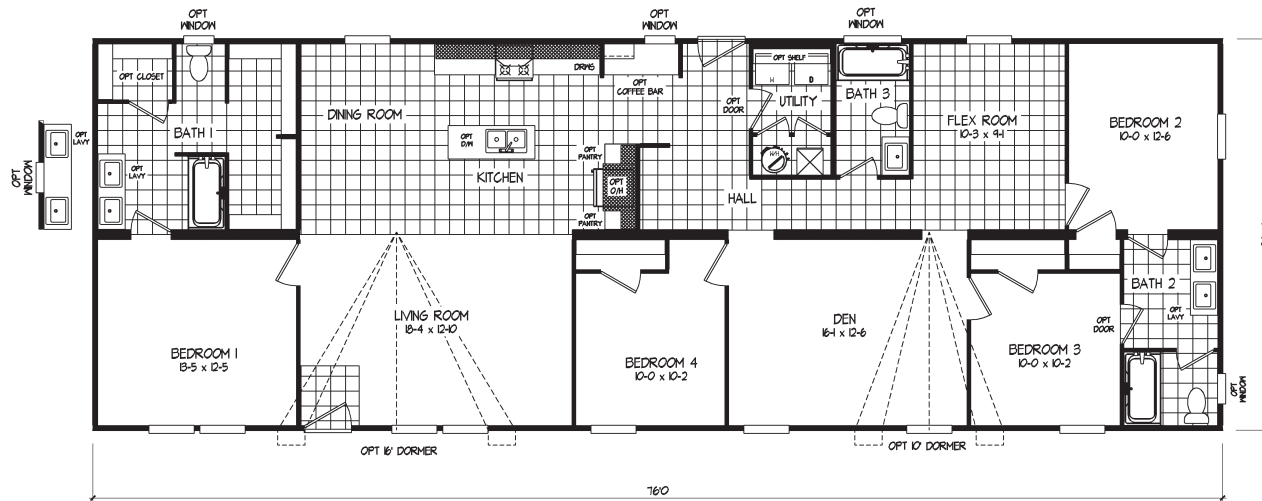

Leon

Desert Sky Series

2,001 SQ. FT. (Approximate) 4 Bedroom, 3 Bath

Last Updated: 6-5-26

THE HOME OUTLET
890 N. Arizona Ave.
Chandler, AZ 85225

TheHomeOutletAZ.com | 1-800-965-5401

IMPORTANT: Alta Cima Corp reserves the right to modify, cancel or substitute products or features of this event at any time without prior notice or obligation. Pictures and other promotional materials are representative and may depict or contain floor plans, square footages, elevations, options, upgrades, extra design features, decorations, floor coverings, specialty light fixtures, custom paint and wall coverings, window treatments, landscaping, sound and alarm systems, furnishings, appliances, and other designer/decorator features and amenities that are not included as part of the home and/or may not be available at all locations. Home, pricing and community information is subject to change, and homes to prior sale, at any time without notice or obligation. ©2020 Alta Cima Corp. All rights reserved.