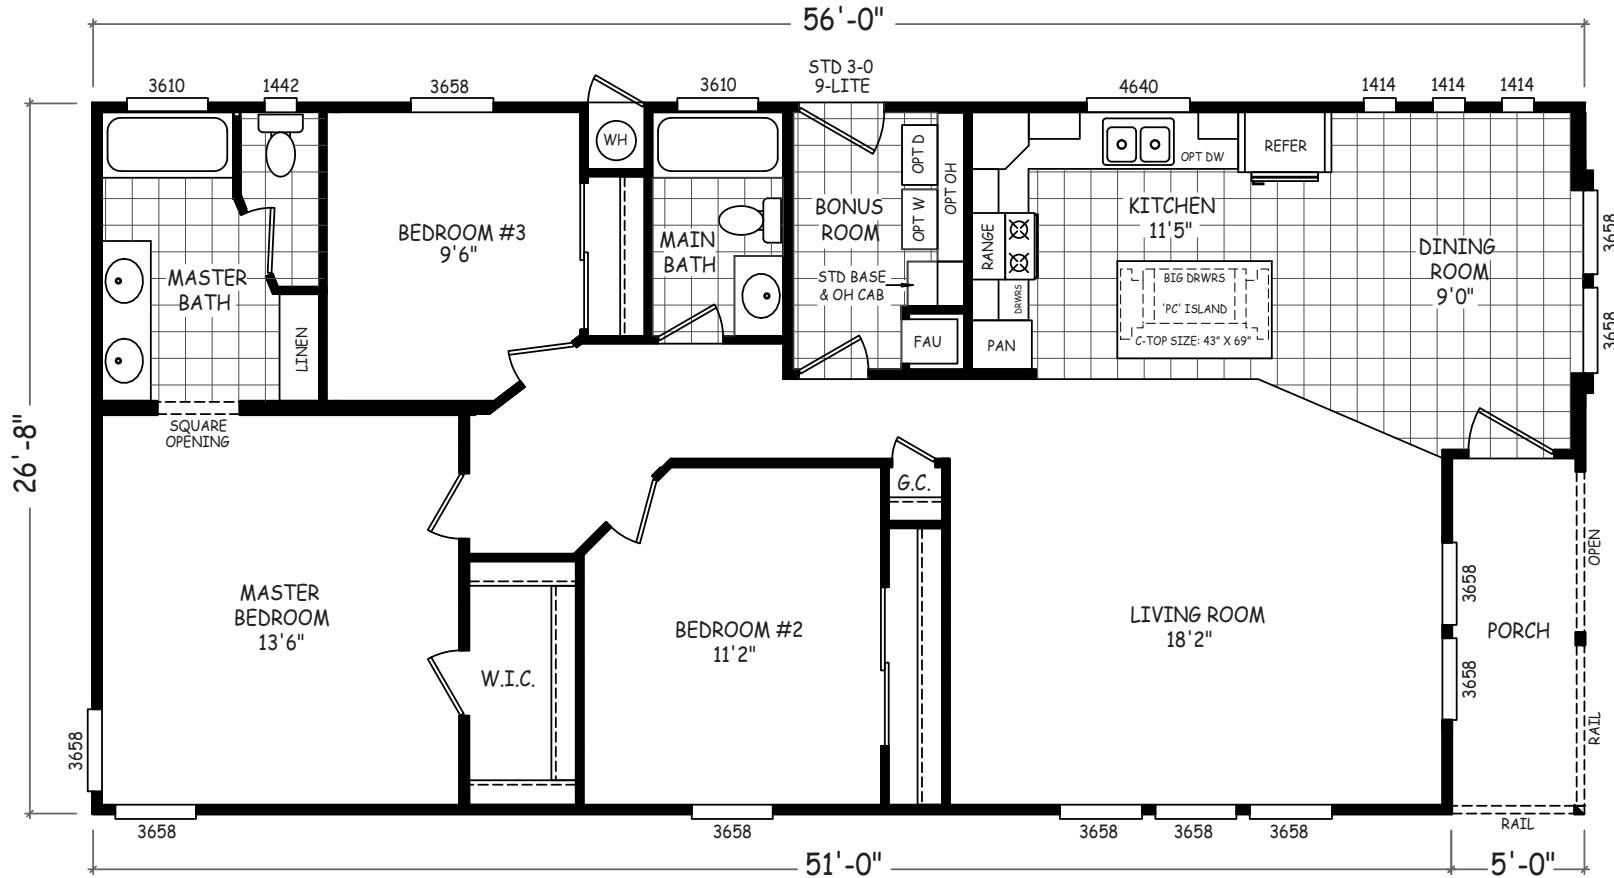

Leoville

Sedona Ridge Classic Series

1,493 SQ. FT. (Approximate) 3 Bedroom, 2 Bath

Last Updated: 2-2-23

THE HOME OUTLET
890 N. Arizona Ave.
Chandler, AZ 85225

TheHomeOutletAZ.com | 1-800-965-5401

IMPORTANT: Alta Cima Corp reserves the right to modify, cancel or substitute products or features of this event at any time without prior notice or obligation. Pictures and other promotional materials are representative and may depict or contain floor plans, square footages, elevations, options, upgrades, extra design features, decorations, floor coverings, specialty light fixtures, custom paint and wall coverings, window treatments, landscaping, sound and alarm systems, furnishings, appliances, and other designer/decorator features and amenities that are not included as part of the home and/or may not be available at all locations. Home, pricing and community information is subject to change, and homes to prior sale, at any time without notice or obligation. ©2020 Alta Cima Corp. All rights reserved.