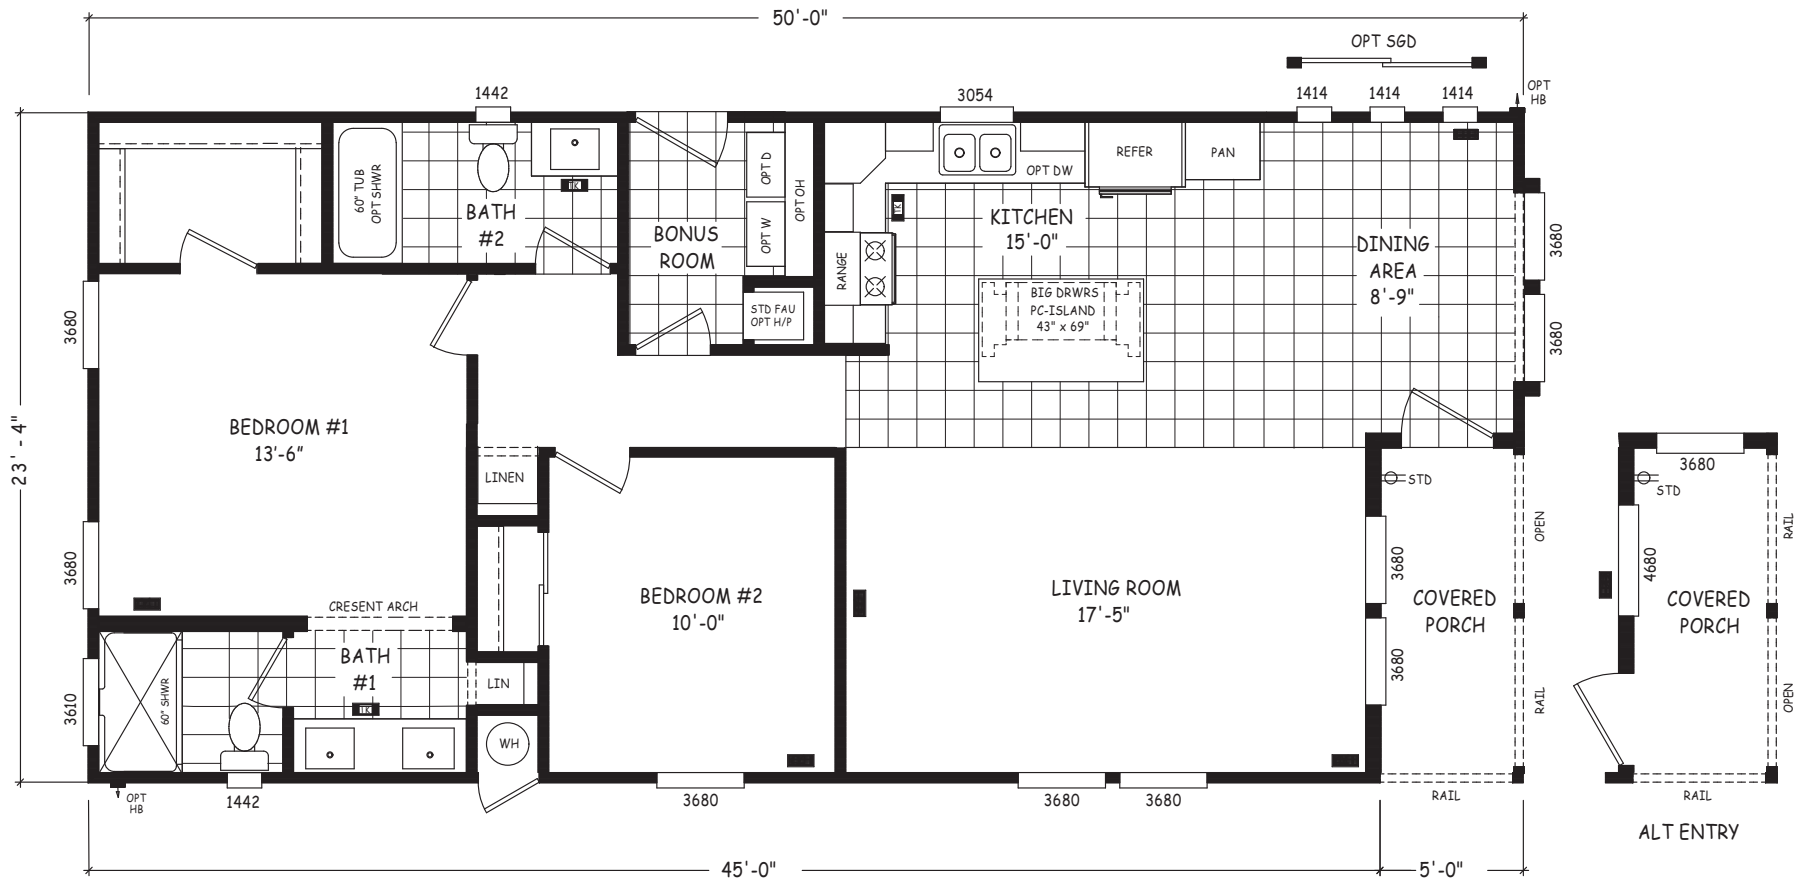

Leroy

Pinnacle Series

1,172 SQ. FT. (Approximate) 2 Bedroom, 2 Bath

Last Updated: 8-22-22

THE HOME OUTLET
890 N. Arizona Ave.
Chandler, AZ 85225

TheHomeOutletAZ.com | 1-800-965-5401

IMPORTANT: Alta Cima Corp reserves the right to modify, cancel or substitute products or features of this event at any time without prior notice or obligation. Pictures and other promotional materials are representative and may depict or contain floor plans, square footages, elevations, options, upgrades, extra design features, decorations, floor coverings, specialty light fixtures, custom paint and wall coverings, window treatments, landscaping, sound and alarm systems, furnishings, appliances, and other designer/decorator features and amenities that are not included as part of the home and/or may not be available at all locations. Home, pricing and community information is subject to change, and homes to prior sale, at any time without notice or obligation. ©2020 Alta Cima Corp. All rights reserved.