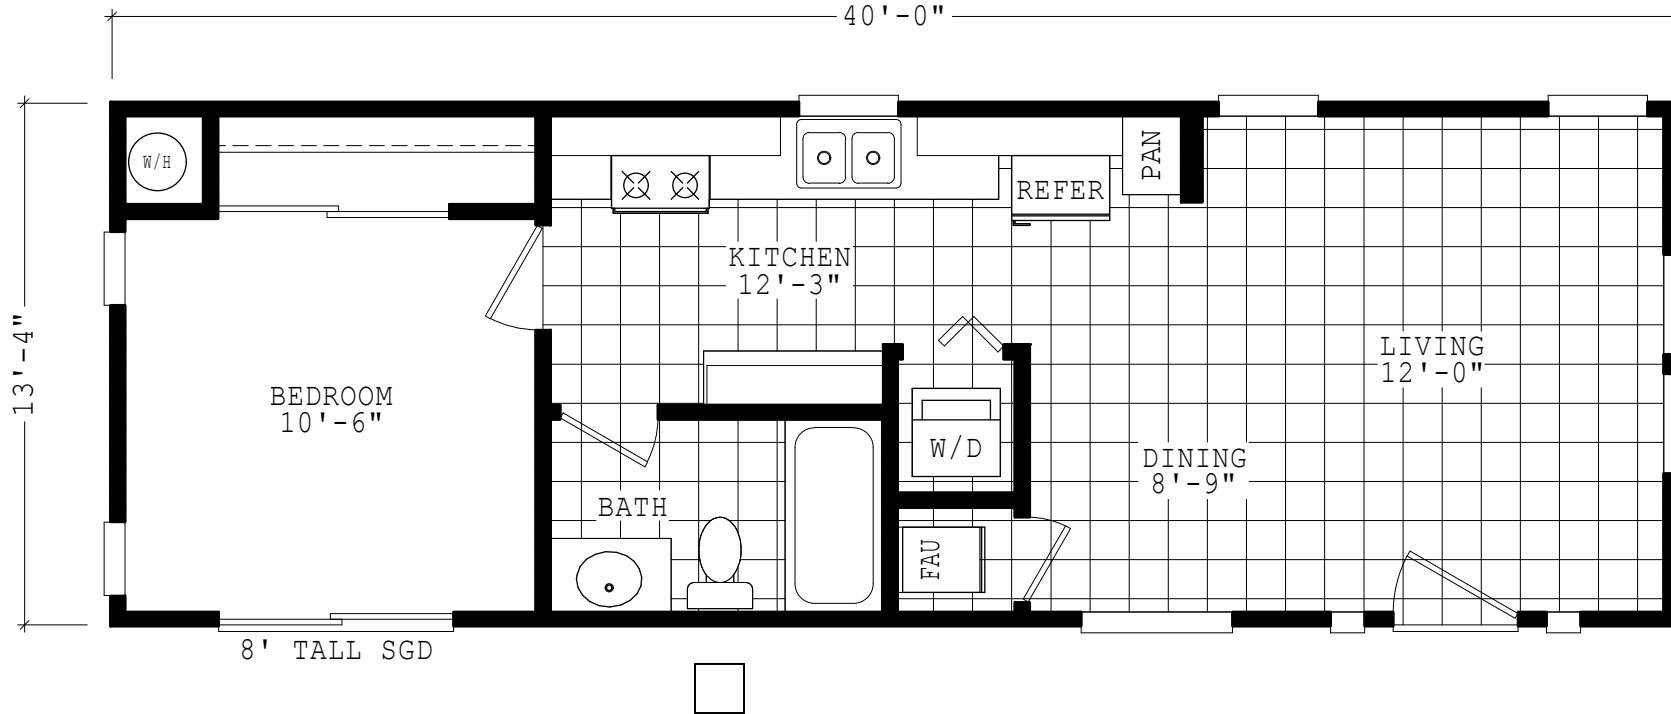

Lesslie

Accessory Dwellings Series

533 SQ. FT. (Approximate) 1 Bedroom, 1 Bath

Last Updated: 2-9-23

THE HOME OUTLET
890 N. Arizona Ave.
Chandler, AZ 85225

TheHomeOutletAZ.com | 1-800-965-5401

IMPORTANT: Alta Cima Corp reserves the right to modify, cancel or substitute products or features of this event at any time without prior notice or obligation. Pictures and other promotional materials are representative and may depict or contain floor plans, square footages, elevations, options, upgrades, extra design features, decorations, floor coverings, specialty light fixtures, custom paint and wall coverings, window treatments, landscaping, sound and alarm systems, furnishings, appliances, and other designer/decorator features and amenities that are not included as part of the home and/or may not be available at all locations. Home, pricing and community information is subject to change, and homes to prior sale, at any time without notice or obligation. ©2020 Alta Cima Corp. All rights reserved.