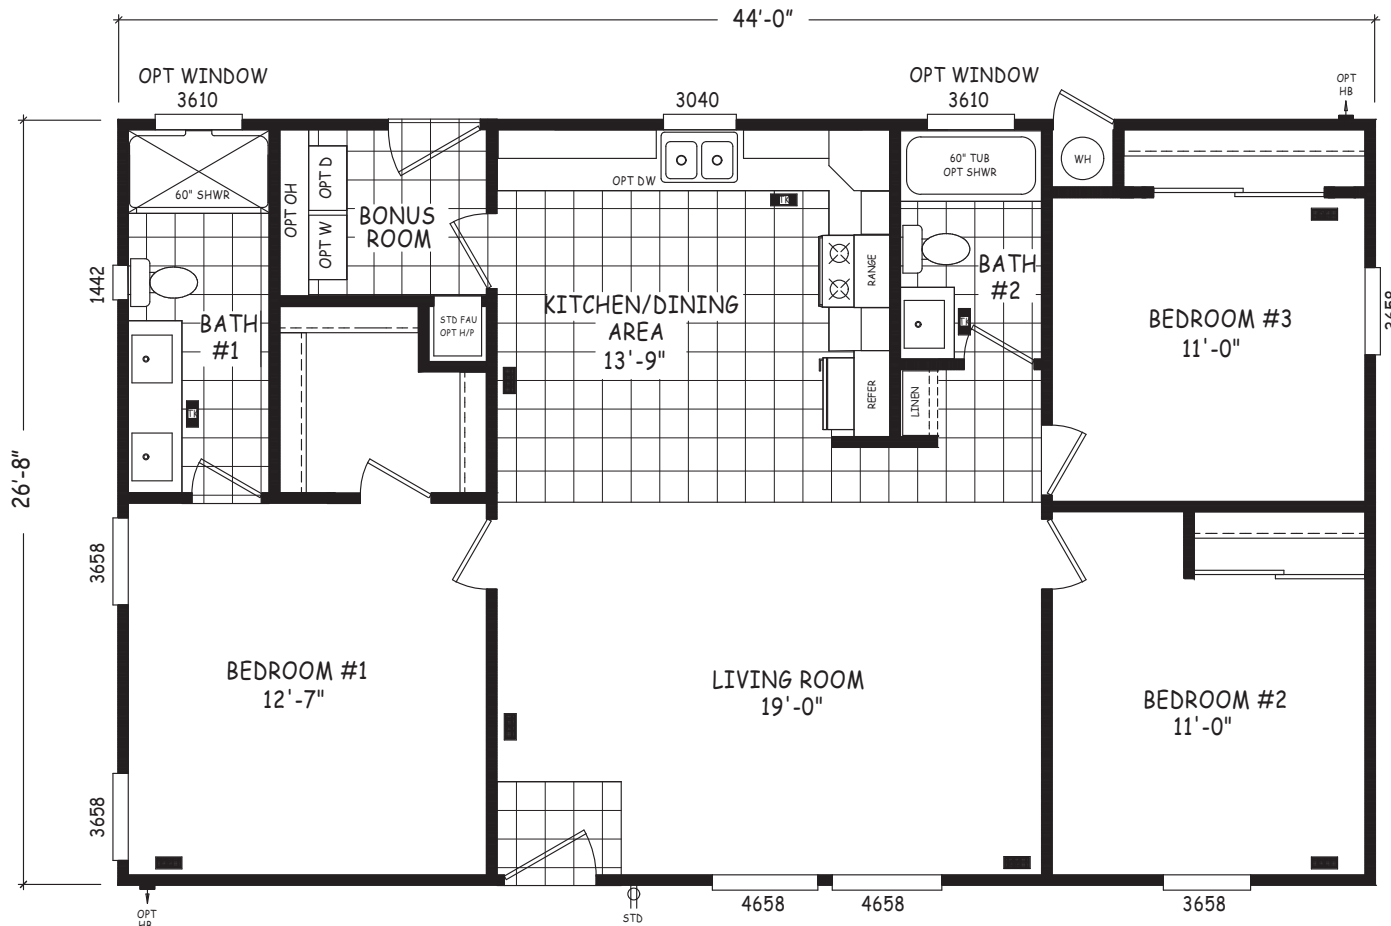

Lonepine

Edge Series

1,174 SQ. FT. (Approximate) 3 Bedroom, 2 Bath

Last Updated: 8-22-22

THE HOME OUTLET
890 N. Arizona Ave.
Chandler, AZ 85225

TheHomeOutletAZ.com | 1-800-965-5401

IMPORTANT: Alta Cima Corp reserves the right to modify, cancel or substitute products or features of this event at any time without prior notice or obligation. Pictures and other promotional materials are representative and may depict or contain floor plans, square footages, elevations, options, upgrades, extra design features, decorations, floor coverings, specialty light fixtures, custom paint and wall coverings, window treatments, landscaping, sound and alarm systems, furnishings, appliances, and other designer/decorator features and amenities that are not included as part of the home and/or may not be available at all locations. Home, pricing and community information is subject to change, and homes to prior sale, at any time without notice or obligation. ©2020 Alta Cima Corp. All rights reserved.