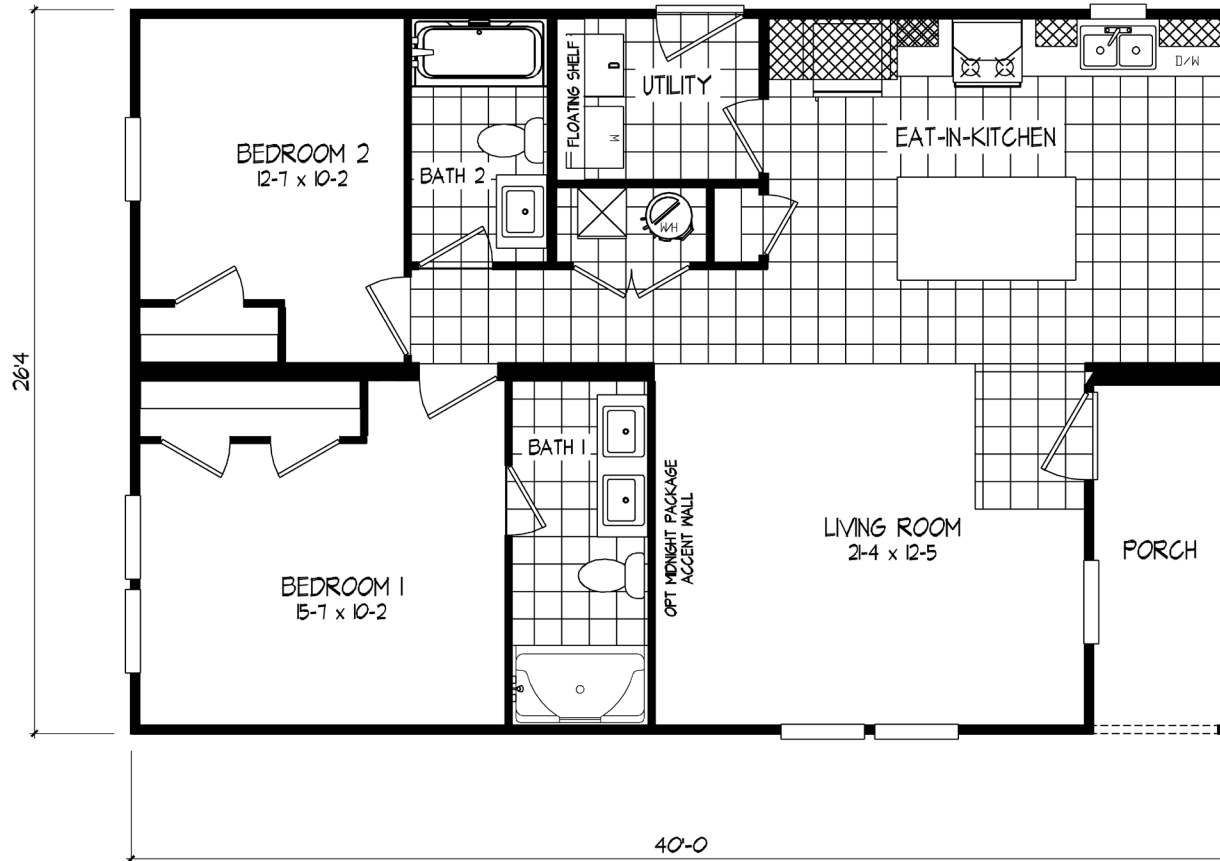

Lumina

Tempo Porch Series - Multi Section

988 SQ. FT. (Approximate) 2 Bedroom, 2 Bath

Last Updated: 2-25-25

THE HOME OUTLET
890 N. Arizona Ave.
Chandler, AZ 85225

TheHomeOutletAZ.com | 1-800-965-5401

IMPORTANT: Alta Cima Corp reserves the right to modify, cancel or substitute products or features of this event at any time without prior notice or obligation. Pictures and other promotional materials are representative and may depict or contain floor plans, square footages, elevations, options, upgrades, extra design features, decorations, floor coverings, specialty light fixtures, custom paint and wall coverings, window treatments, landscaping, sound and alarm systems, furnishings, appliances, and other designer/decorator features and amenities that are not included as part of the home and/or may not be available at all locations. Home, pricing and community information is subject to change, and homes to prior sale, at any time without notice or obligation. ©2020 Alta Cima Corp. All rights reserved.