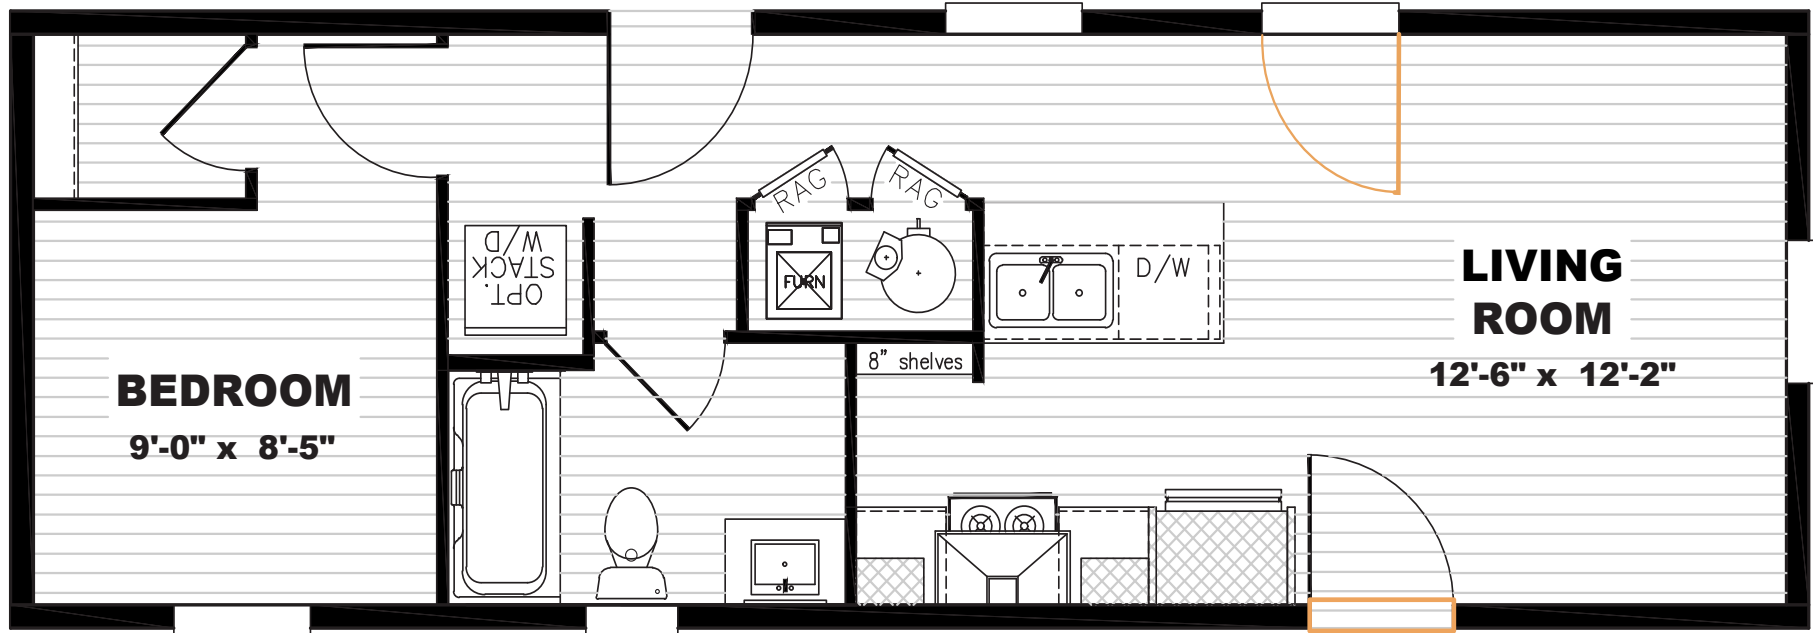

Maldon

Tempo Series - Single Section

527 SQ. FT. (Approximate) 1 Bedroom, 1 Bath

Last Updated: 7-10-22

 Alternate Door Location Available

THE HOME OUTLET
890 N. Arizona Ave.
Chandler, AZ 85225

TheHomeOutletAZ.com | 1-800-965-5401