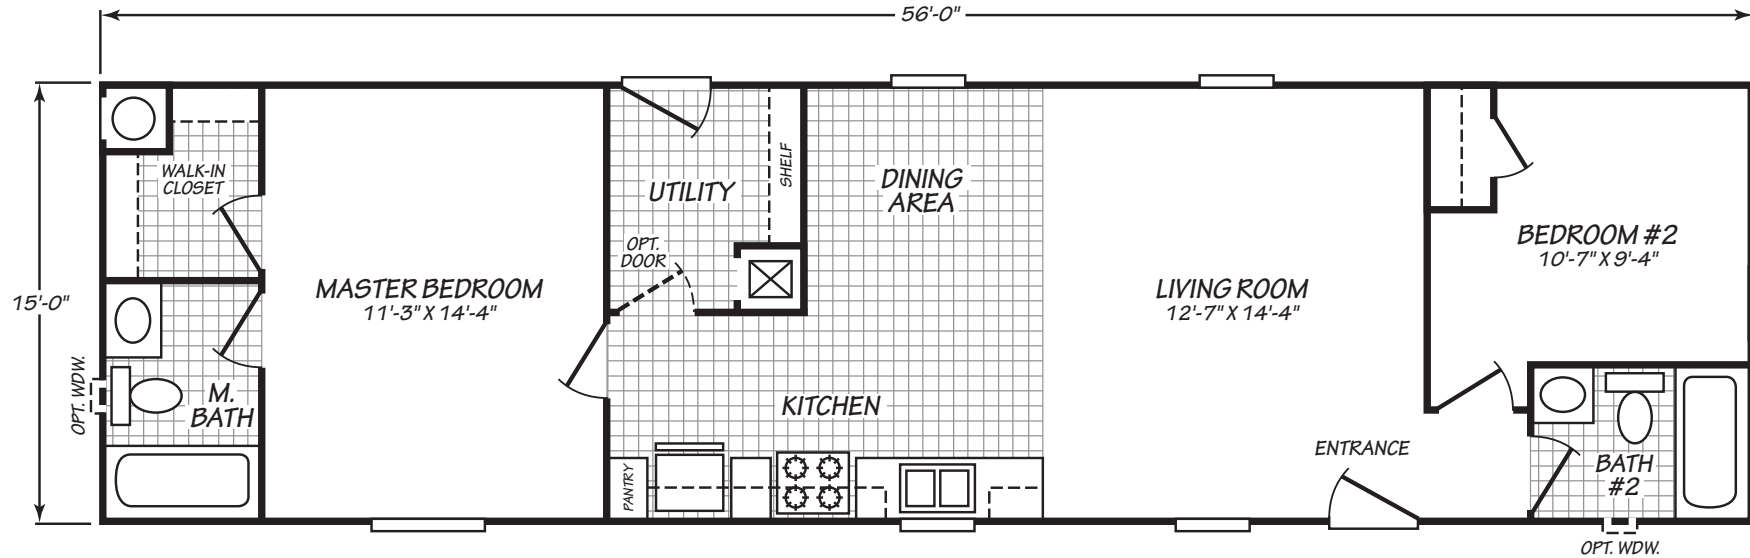

Marchwell

Canyon Lake Series

840 SQ. FT. (Approximate) 2 Bedroom, 2 Bath

Last Updated: 1-24-24

THE HOME OUTLET
890 N. Arizona Ave.
Chandler, AZ 85225

TheHomeOutletAZ.com | 1-800-965-5401

IMPORTANT: Alta Cima Corp reserves the right to modify, cancel or substitute products or features of this event at any time without prior notice or obligation. Pictures and other promotional materials are representative and may depict or contain floor plans, square footages, elevations, options, upgrades, extra design features, decorations, floor coverings, specialty light fixtures, custom paint and wall coverings, window treatments, landscaping, sound and alarm systems, furnishings, appliances, and other designer/decorator features and amenities that are not included as part of the home and/or may not be available at all locations. Home, pricing and community information is subject to change, and homes to prior sale, at any time without notice or obligation. ©2020 Alta Cima Corp. All rights reserved.