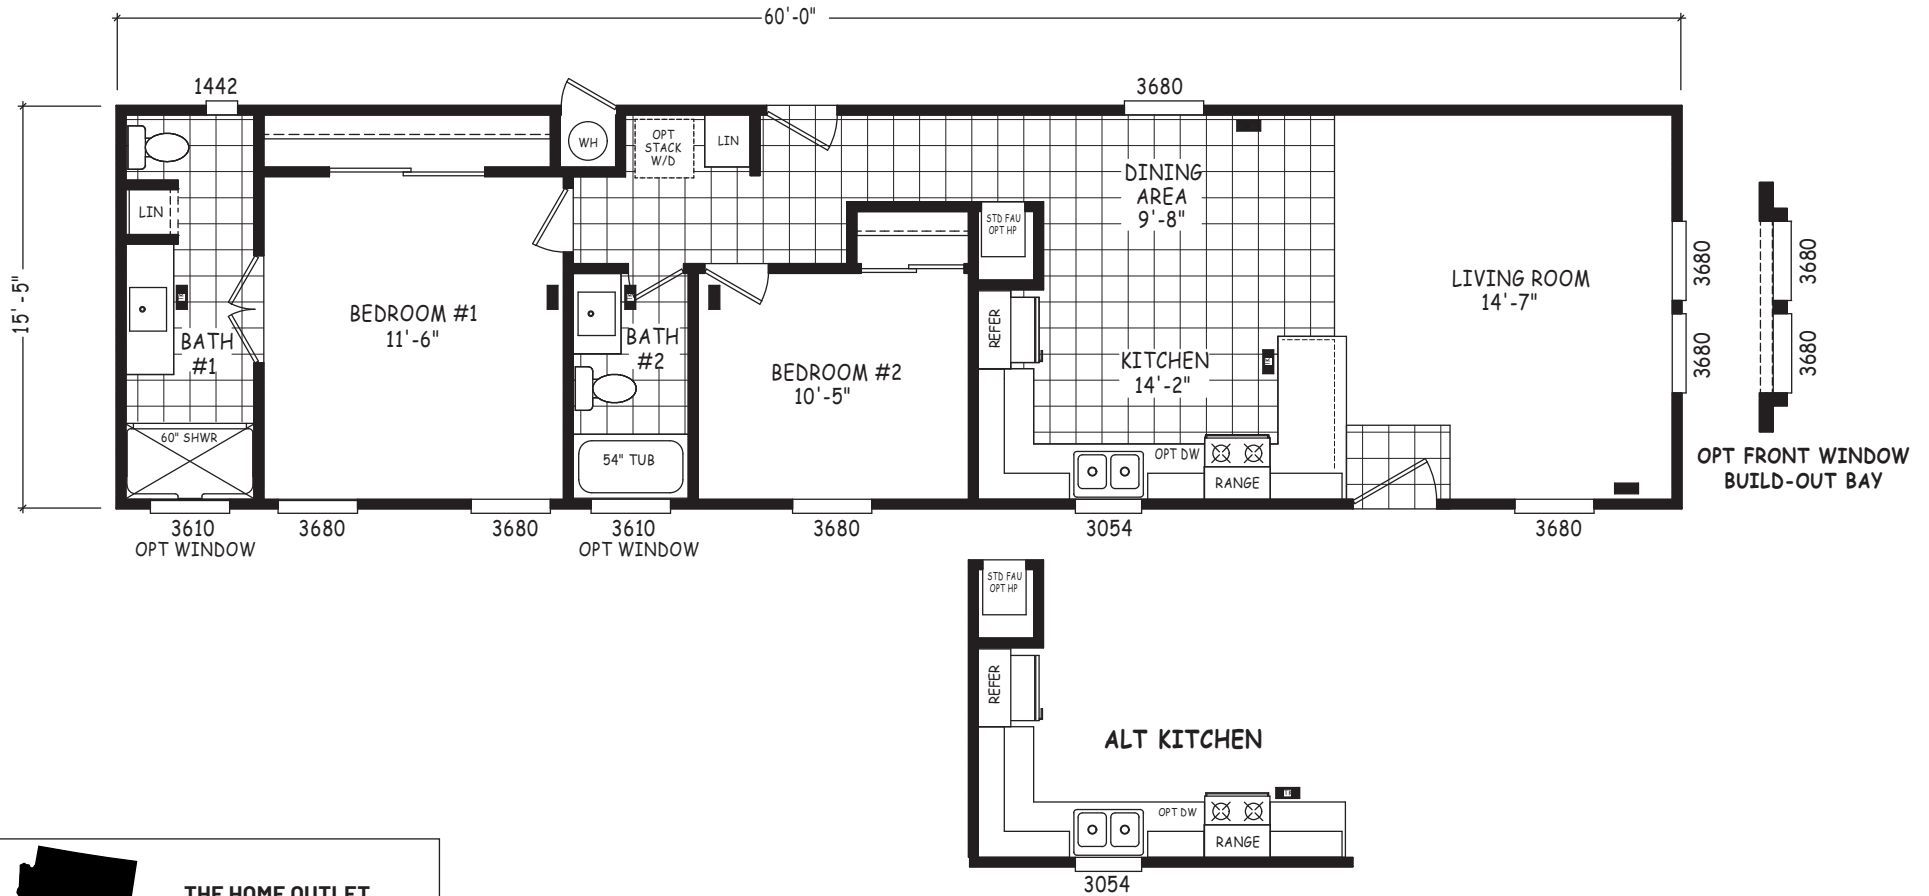

Marmarth

Encore Single Wide Series

925 SQ. FT. (Approximate) 2 Bedroom, 2 Bath

Last Updated: 12-8-22

THE HOME OUTLET
890 N. Arizona Ave.
Chandler, AZ 85225

TheHomeOutletAZ.com | 1-800-965-5401

IMPORTANT: Alta Cima Corp reserves the right to modify, cancel or substitute products or features of this event at any time without prior notice or obligation. Pictures and other promotional materials are representative and may depict or contain floor plans, square footages, elevations, options, upgrades, extra design features, decorations, floor coverings, specialty light fixtures, custom paint and wall coverings, window treatments, landscaping, sound and alarm systems, furnishings, appliances, and other designer/decorator features and amenities that are not included as part of the home and/or may not be available at all locations. Home, pricing and community information is subject to change, and homes to prior sale, at any time without notice or obligation. ©2020 Alta Cima Corp. All rights reserved.