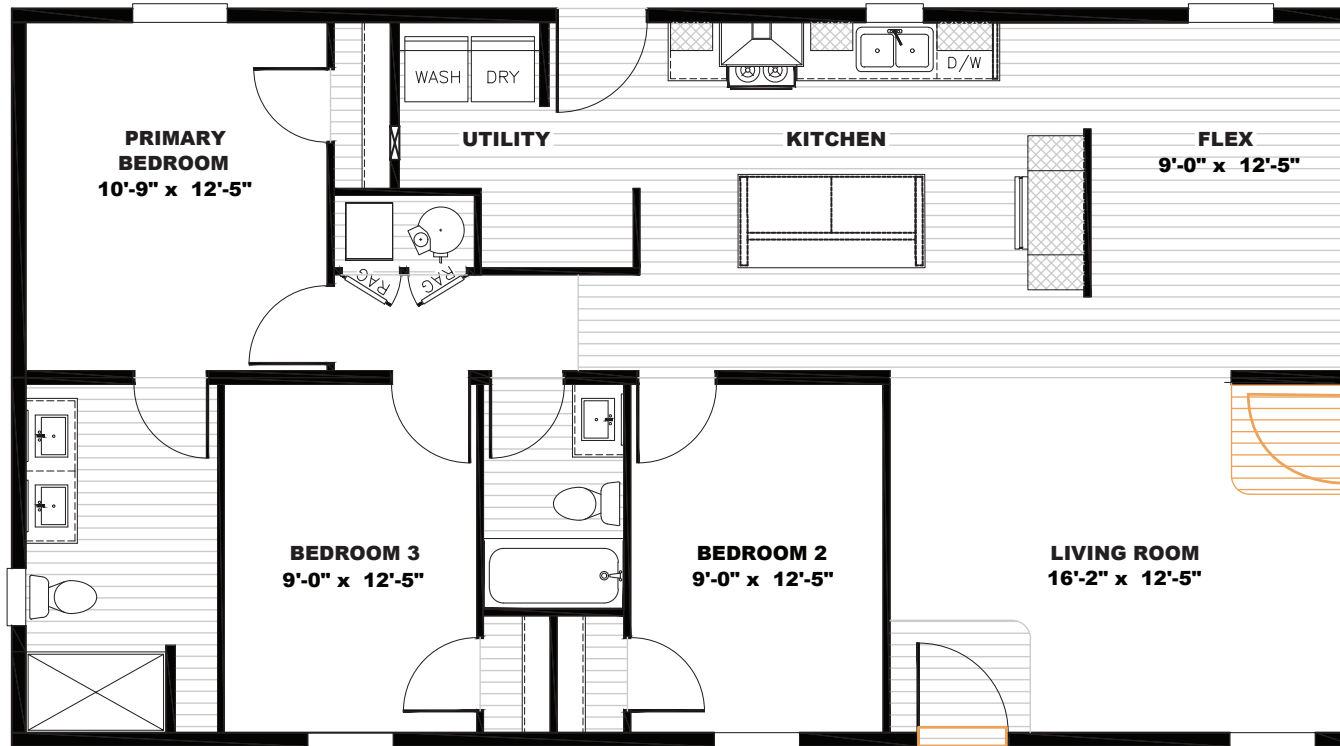

Marple

Tempo Series - Multi Section

1,263 SQ. FT. (Approximate) 3 Bedroom, 2 Bath

Last Updated: 7-10-23

 Alternate Door Location Available

THE HOME OUTLET
890 N. Arizona Ave.
Chandler, AZ 85225

TheHomeOutletAZ.com | 1-800-965-5401