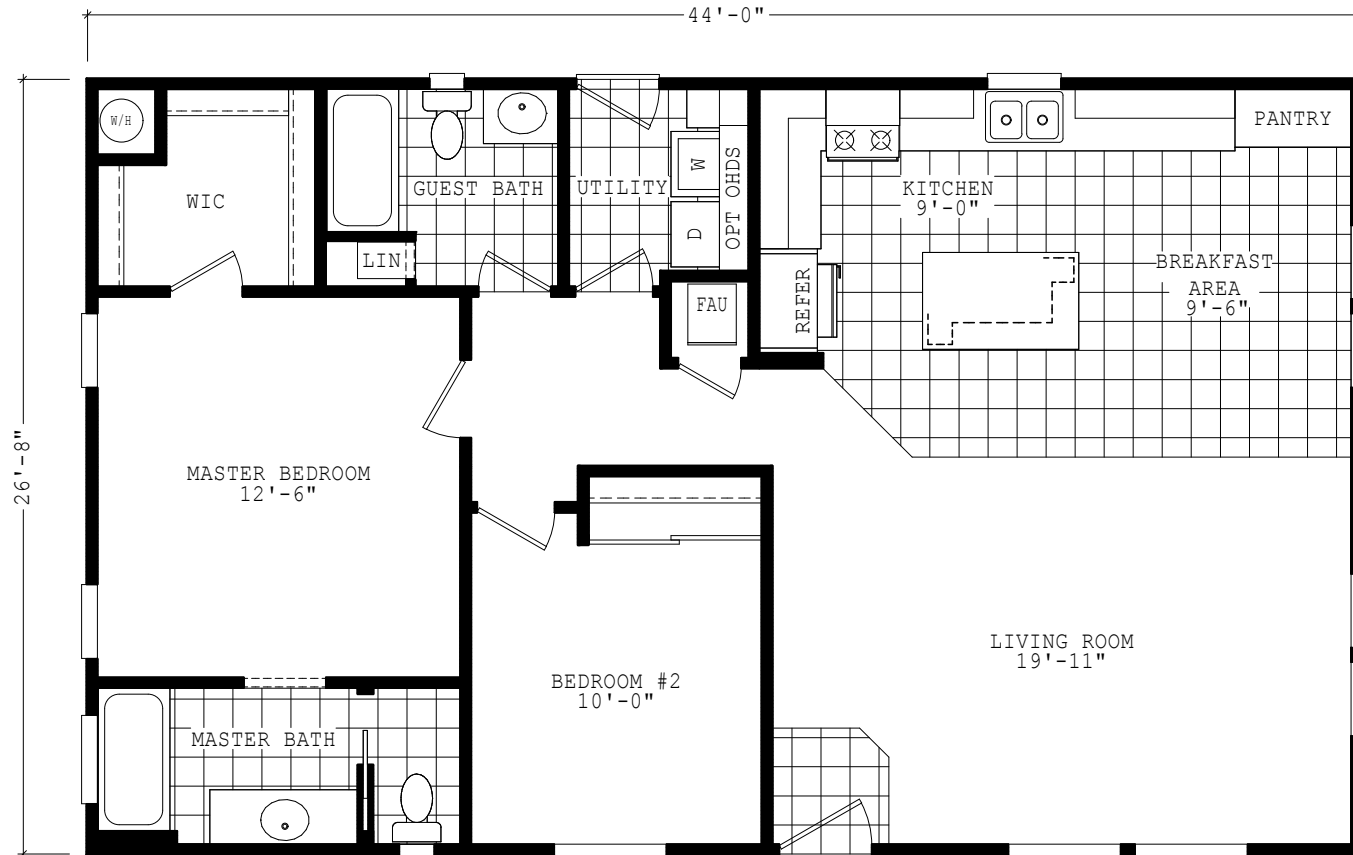

Marrowstone

Sierra Value Series

1,173 SQ. FT. (Approximate) 2 Bedrooms, 2 Baths

Last Updated: 9-1-22

THE HOME OUTLET
890 N. Arizona Ave.
Chandler, AZ 85225

TheHomeOutletAZ.com | 1-800-965-5401

IMPORTANT: Alta Cima Corp reserves the right to modify, cancel or substitute products or features of this event at any time without prior notice or obligation. Pictures and other promotional materials are representative and may depict or contain floor plans, square footages, elevations, options, upgrades, extra design features, decorations, floor coverings, specialty light fixtures, custom paint and wall coverings, window treatments, landscaping, sound and alarm systems, furnishings, appliances, and other designer/decorator features and amenities that are not included as part of the home and/or may not be available at all locations. Home, pricing and community information is subject to change, and homes to prior sale, at any time without notice or obligation. ©2020 Alta Cima Corp. All rights reserved.