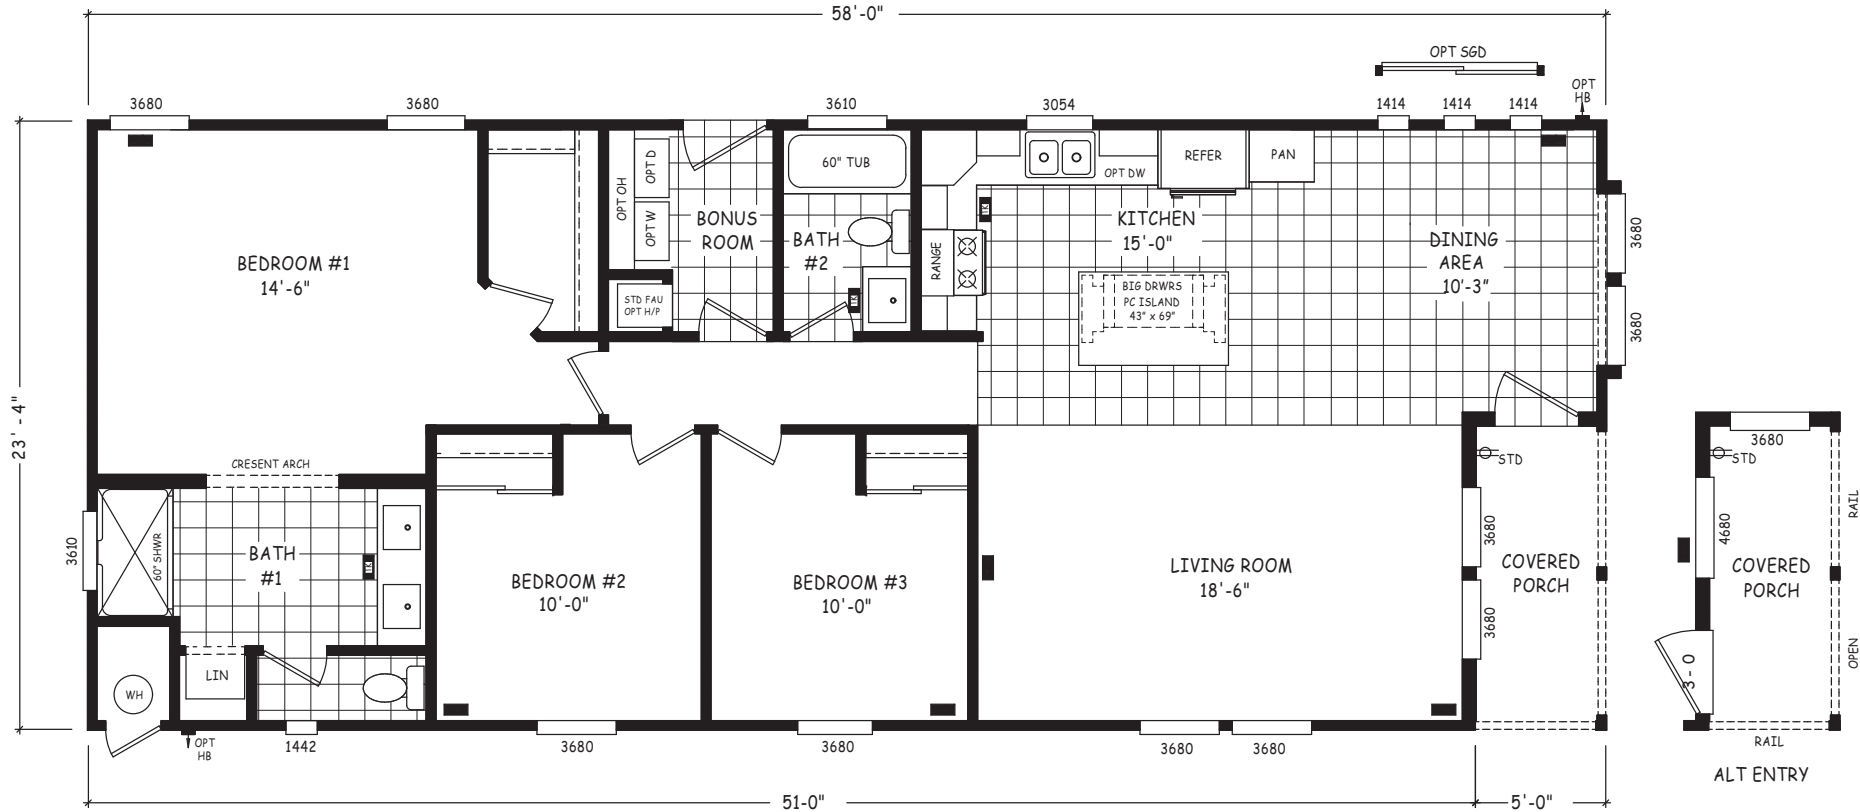

Mertens

Pinnacle Series

1,353 SQ. FT. (Approximate) 3 Bedroom, 2 Bath

Last Updated: 8-22-22

THE HOME OUTLET
890 N. Arizona Ave.
Chandler, AZ 85225

TheHomeOutletAZ.com | 1-800-965-5401

IMPORTANT: Alta Cima Corp reserves the right to modify, cancel or substitute products or features of this event at any time without prior notice or obligation. Pictures and other promotional materials are representative and may depict or contain floor plans, square footages, elevations, options, upgrades, extra design features, decorations, floor coverings, specialty light fixtures, custom paint and wall coverings, window treatments, landscaping, sound and alarm systems, furnishings, appliances, and other designer/decorator features and amenities that are not included as part of the home and/or may not be available at all locations. Home, pricing and community information is subject to change, and homes to prior sale, at any time without notice or obligation. ©2020 Alta Cima Corp. All rights reserved.