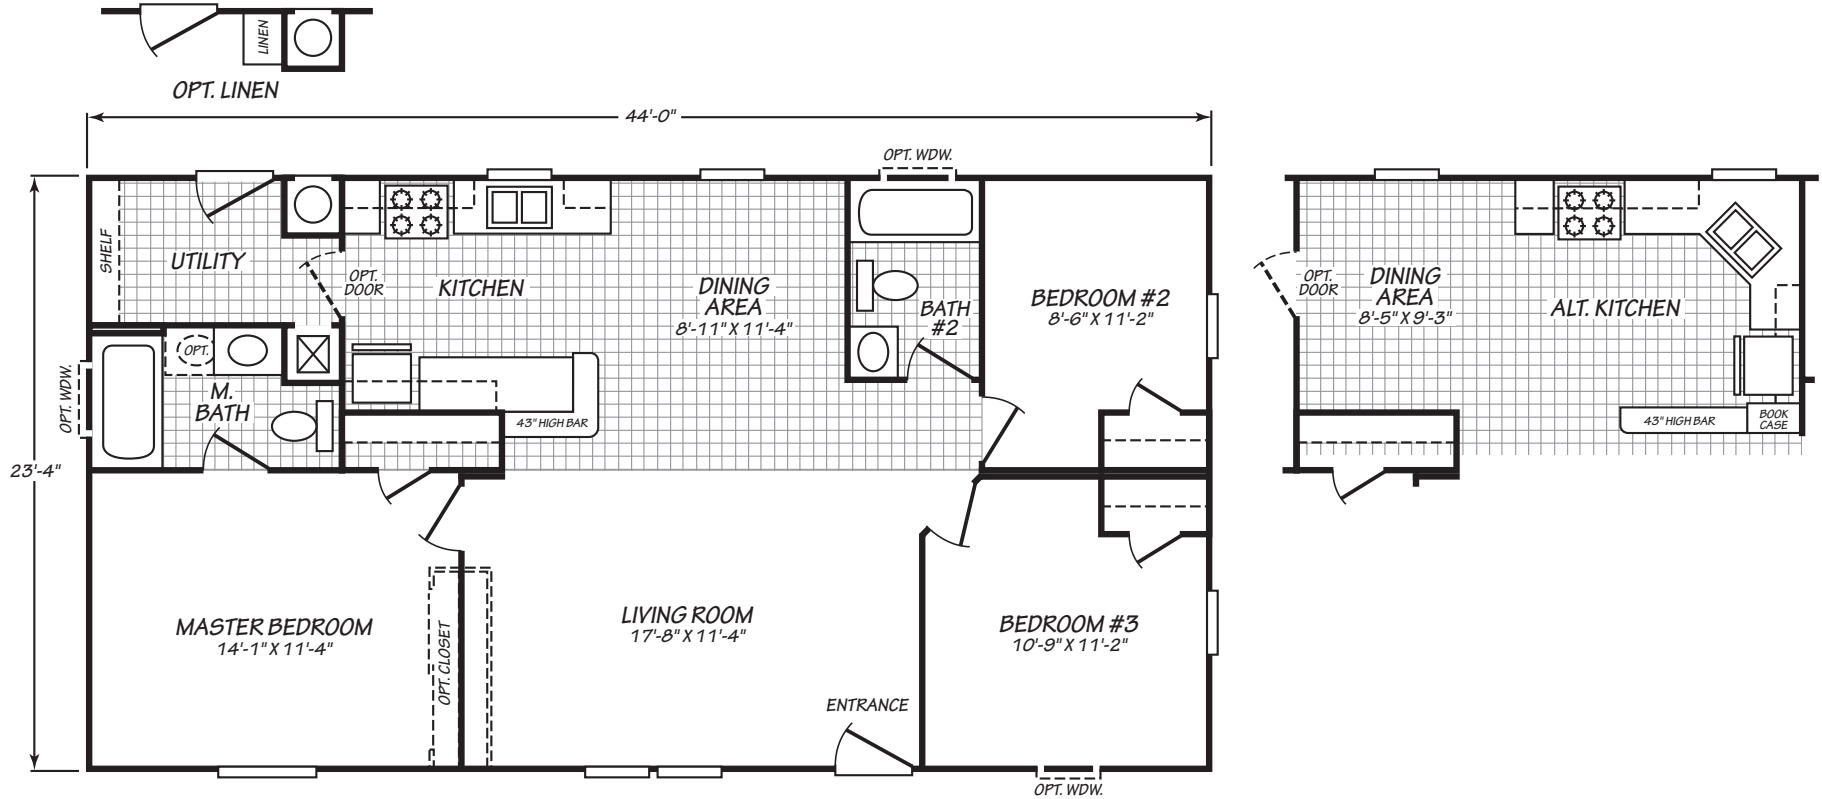

Midvale

Canyon Lake Series

1,026 SQ. FT. (Approximate) 3 Bedroom, 2 Bath

Last Updated: 1-24-24

THE HOME OUTLET
890 N. Arizona Ave.
Chandler, AZ 85225

TheHomeOutletAZ.com | 1-800-965-5401

IMPORTANT: Alta Cima Corp reserves the right to modify, cancel or substitute products or features of this event at any time without prior notice or obligation. Pictures and other promotional materials are representative and may depict or contain floor plans, square footages, elevations, options, upgrades, extra design features, decorations, floor coverings, specialty light fixtures, custom paint and wall coverings, window treatments, landscaping, sound and alarm systems, furnishings, appliances, and other designer/decorator features and amenities that are not included as part of the home and/or may not be available at all locations. Home, pricing and community information is subject to change, and homes to prior sale, at any time without notice or obligation. ©2020 Alta Cima Corp. All rights reserved.