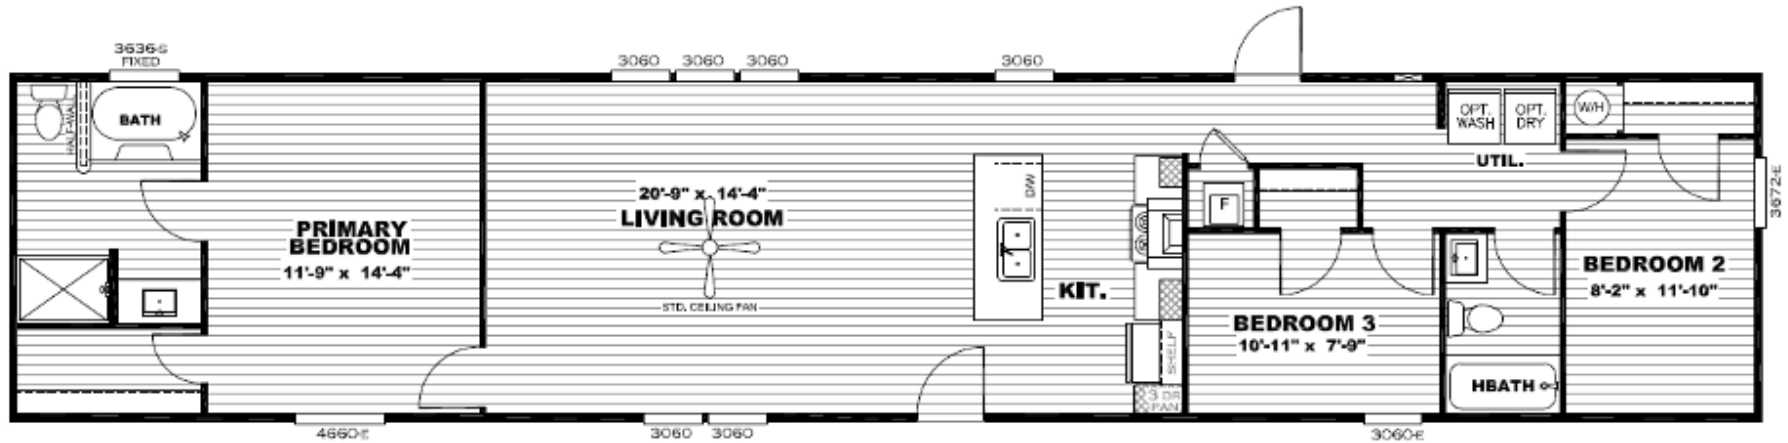

# Modena

Independent Series

1,216 SQ. FT. (Approximate) 3 Bedroom, 2 Bath

Last Updated: 3-23-22

**THE HOME OUTLET**  
890 N. Arizona Ave.  
Chandler, AZ 85225

**TheHomeOutletAZ.com | 1-800-965-5401**

**IMPORTANT:** Alta Cima Corp reserves the right to modify, cancel or substitute products or features of this event at any time without prior notice or obligation. Pictures and other promotional materials are representative and may depict or contain floor plans, square footages, elevations, options, upgrades, extra design features, decorations, floor coverings, specialty light fixtures, custom paint and wall coverings, window treatments, landscaping, sound and alarm systems, furnishings, appliances, and other designer/decorator features and amenities that are not included as part of the home and/or may not be available at all locations. Home, pricing and community information is subject to change, and homes to prior sale, at any time without notice or obligation. ©2020 Alta Cima Corp. All rights reserved.