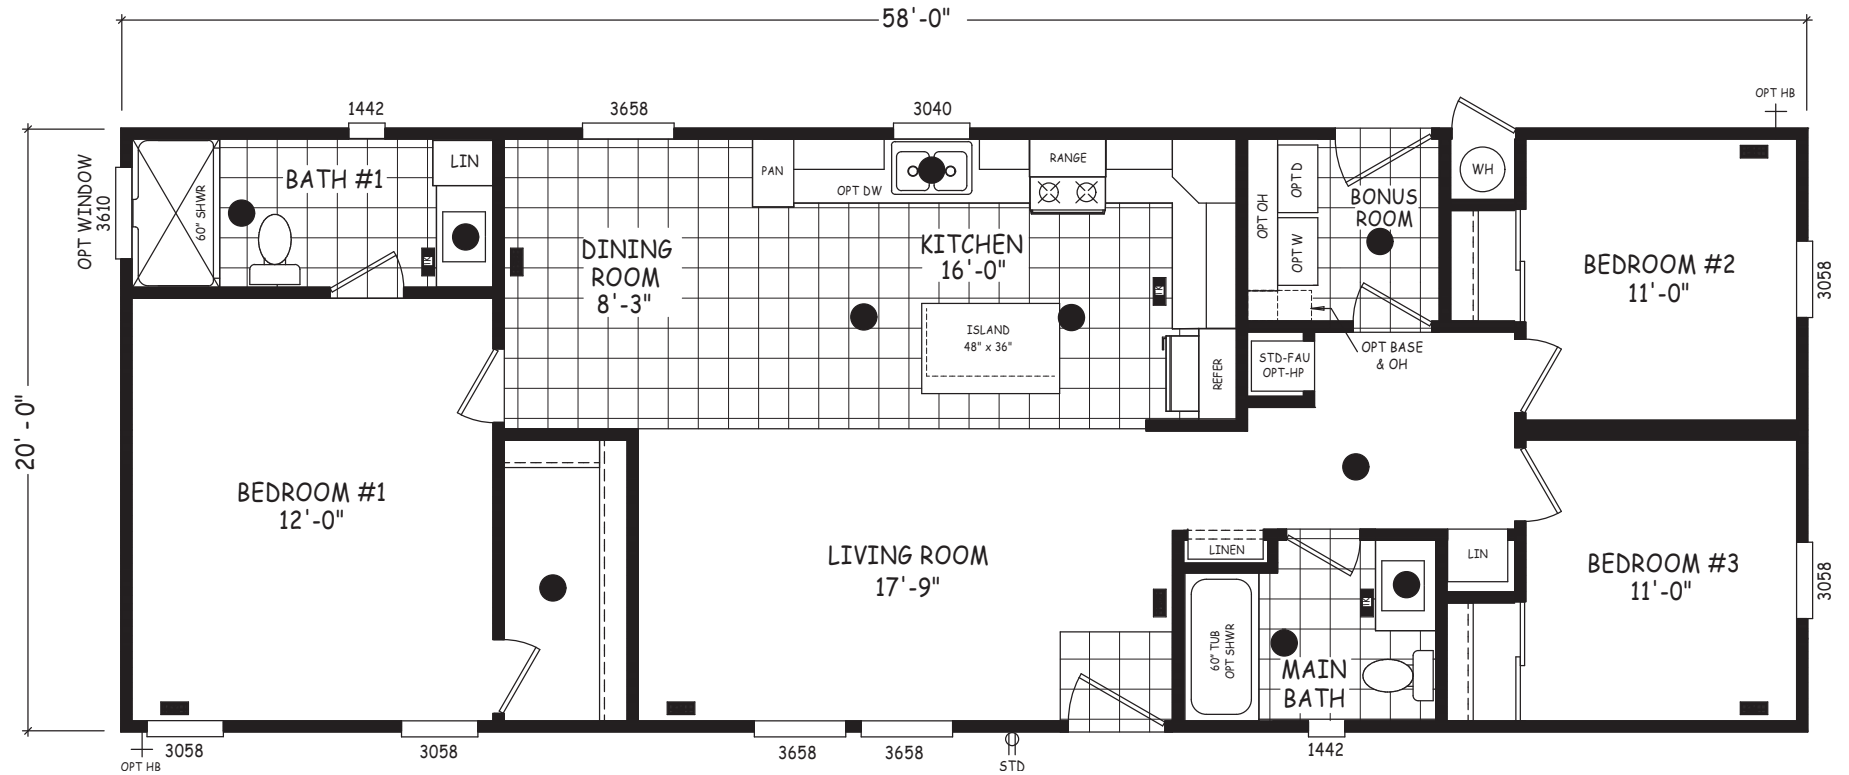

Moeller

Edge Series

1,160 SQ. FT. (Approximate) 3 Bedroom, 2 Bath

Last Updated: 5-8-24

THE HOME OUTLET
890 N. Arizona Ave.
Chandler, AZ 85225

TheHomeOutletAZ.com | 1-800-965-5401

IMPORTANT: Alta Cima Corp reserves the right to modify, cancel or substitute products or features of this event at any time without prior notice or obligation. Pictures and other promotional materials are representative and may depict or contain floor plans, square footages, elevations, options, upgrades, extra design features, decorations, floor coverings, specialty light fixtures, custom paint and wall coverings, window treatments, landscaping, sound and alarm systems, furnishings, appliances, and other designer/decorator features and amenities that are not included as part of the home and/or may not be available at all locations. Home, pricing and community information is subject to change, and homes to prior sale, at any time without notice or obligation. ©2020 Alta Cima Corp. All rights reserved.