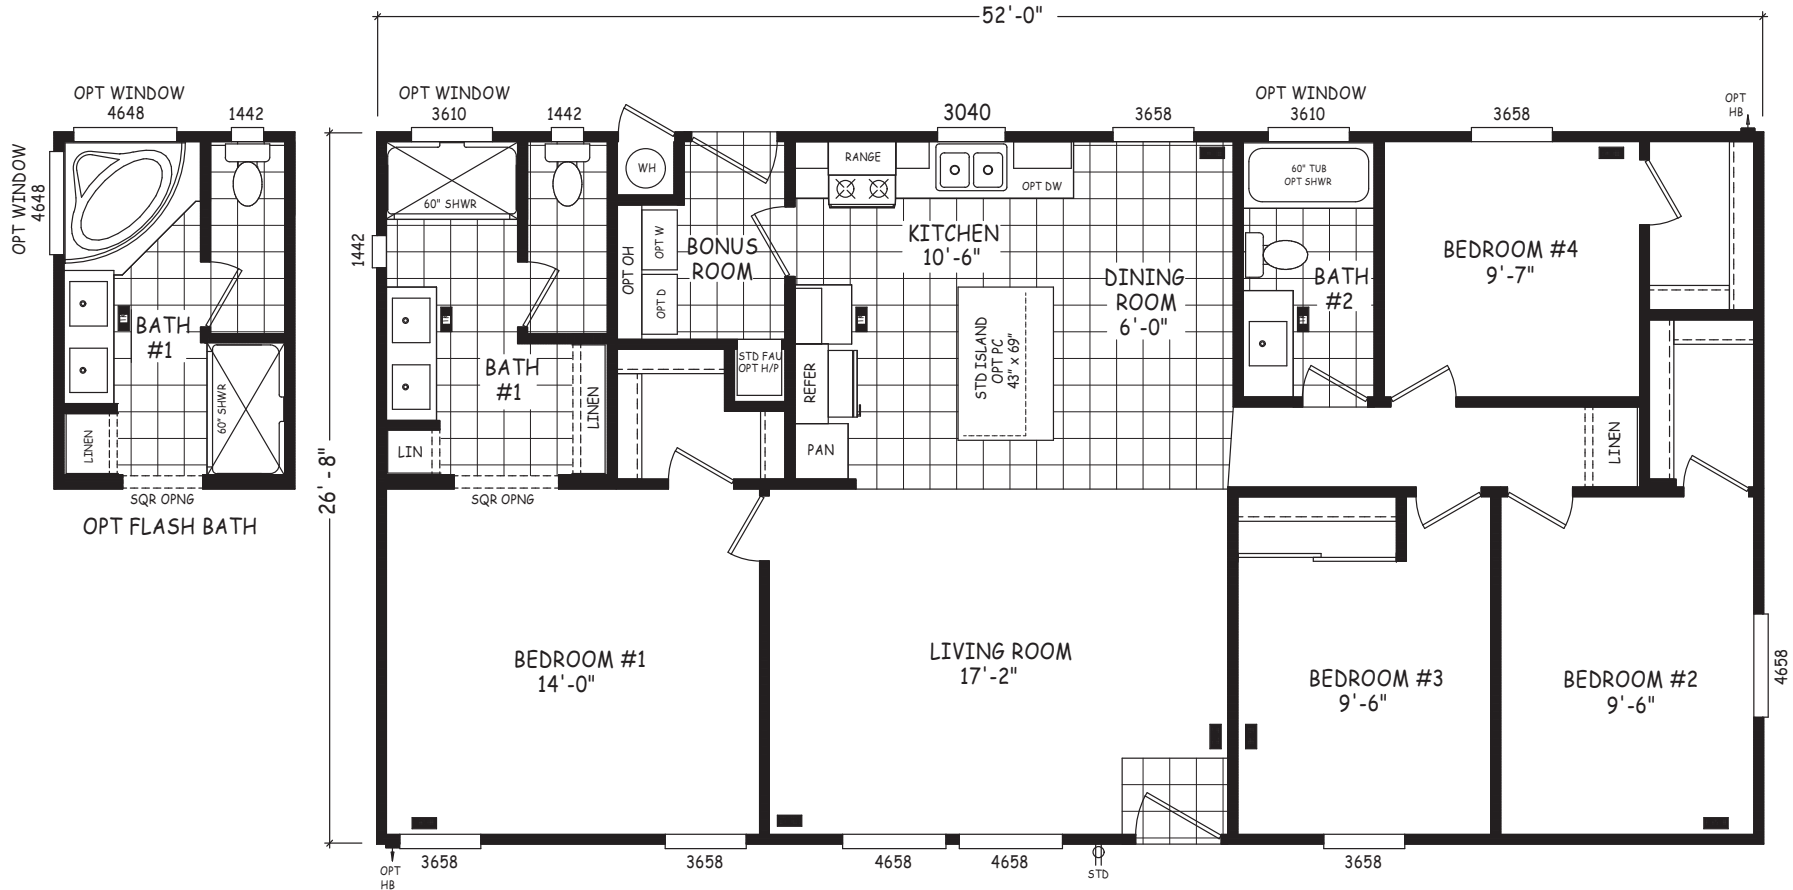

Moyie

Edge Series

1,387 SQ. FT. (Approximate) 4 Bedroom, 2 Bath

Last Updated: 8-22-22

THE HOME OUTLET
890 N. Arizona Ave.
Chandler, AZ 85225

TheHomeOutletAZ.com | 1-800-965-5401

IMPORTANT: Alta Cima Corp reserves the right to modify, cancel or substitute products or features of this event at any time without prior notice or obligation. Pictures and other promotional materials are representative and may depict or contain floor plans, square footages, elevations, options, upgrades, extra design features, decorations, floor coverings, specialty light fixtures, custom paint and wall coverings, window treatments, landscaping, sound and alarm systems, furnishings, appliances, and other designer/decorator features and amenities that are not included as part of the home and/or may not be available at all locations. Home, pricing and community information is subject to change, and homes to prior sale, at any time without notice or obligation. ©2020 Alta Cima Corp. All rights reserved.