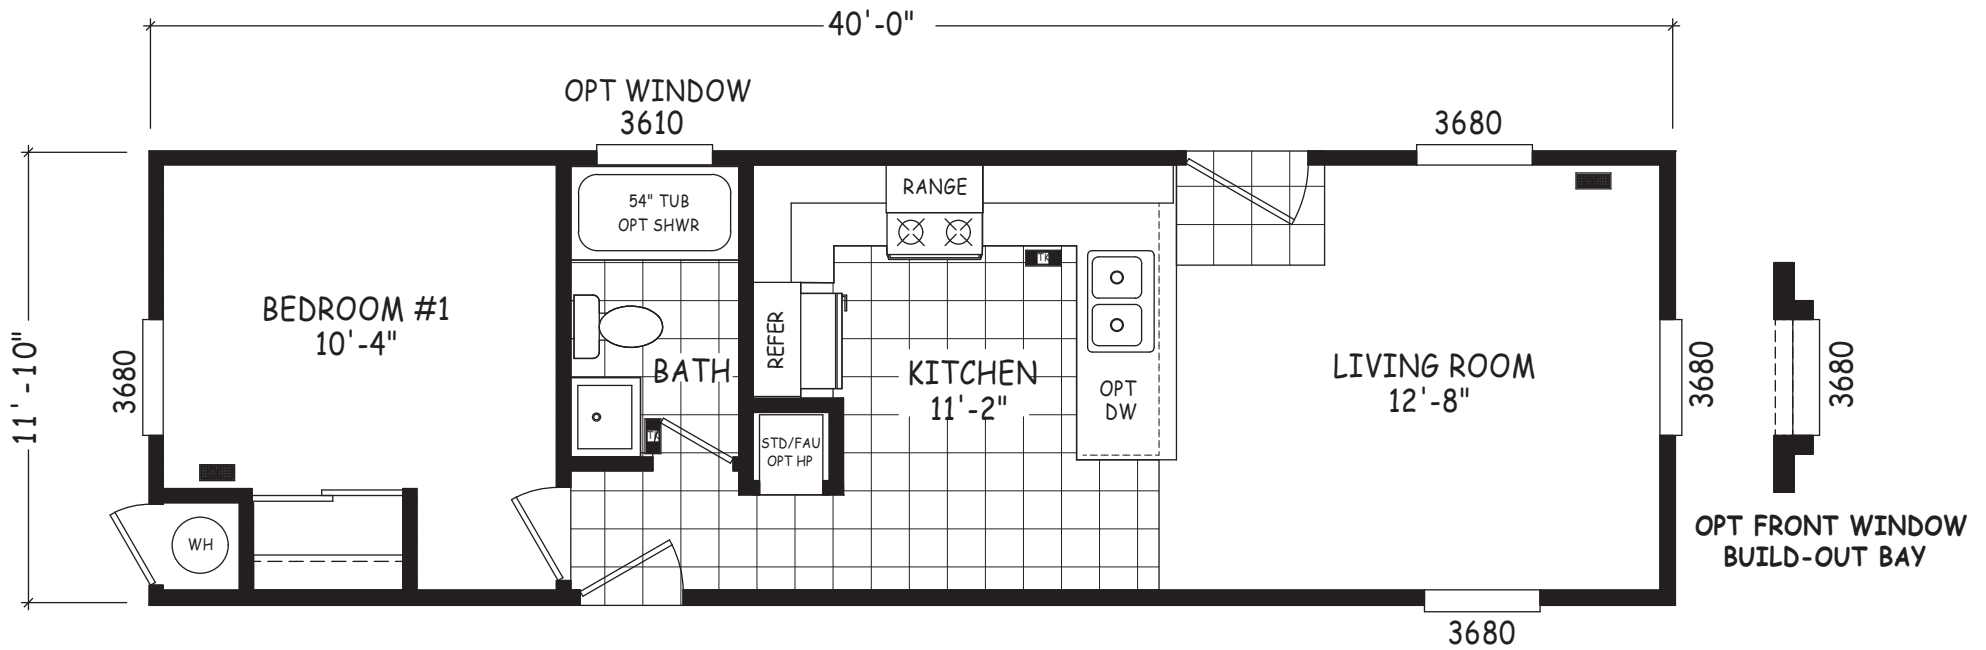

Murdo

Encore Single Wide Series

467 SQ. FT. (Approximate) 1 Bedroom, 1 Bath

Last Updated: 12-8-22

THE HOME OUTLET
890 N. Arizona Ave.
Chandler, AZ 85225

TheHomeOutletAZ.com | 1-800-965-5401

IMPORTANT: Alta Cima Corp reserves the right to modify, cancel or substitute products or features of this event at any time without prior notice or obligation. Pictures and other promotional materials are representative and may depict or contain floor plans, square footages, elevations, options, upgrades, extra design features, decorations, floor coverings, specialty light fixtures, custom paint and wall coverings, window treatments, landscaping, sound and alarm systems, furnishings, appliances, and other designer/decorator features and amenities that are not included as part of the home and/or may not be available at all locations. Home, pricing and community information is subject to change, and homes to prior sale, at any time without notice or obligation. ©2020 Alta Cima Corp. All rights reserved.