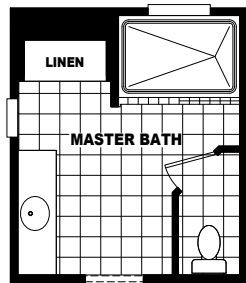

Nelson

Mountain Ridge Series

3 Bedrooms, 2 Baths

Approx. 1,546 Sq. Ft.

Last Updated: 1-9-2020

OPTIONAL LUX BATH

OPTIONAL 4'x6' CERAMIC TILE SHOWER WITH SHOWER SPA

The Home Outlet • Tucson
890 North Arizona Avenue
Chandler, Arizona 85225