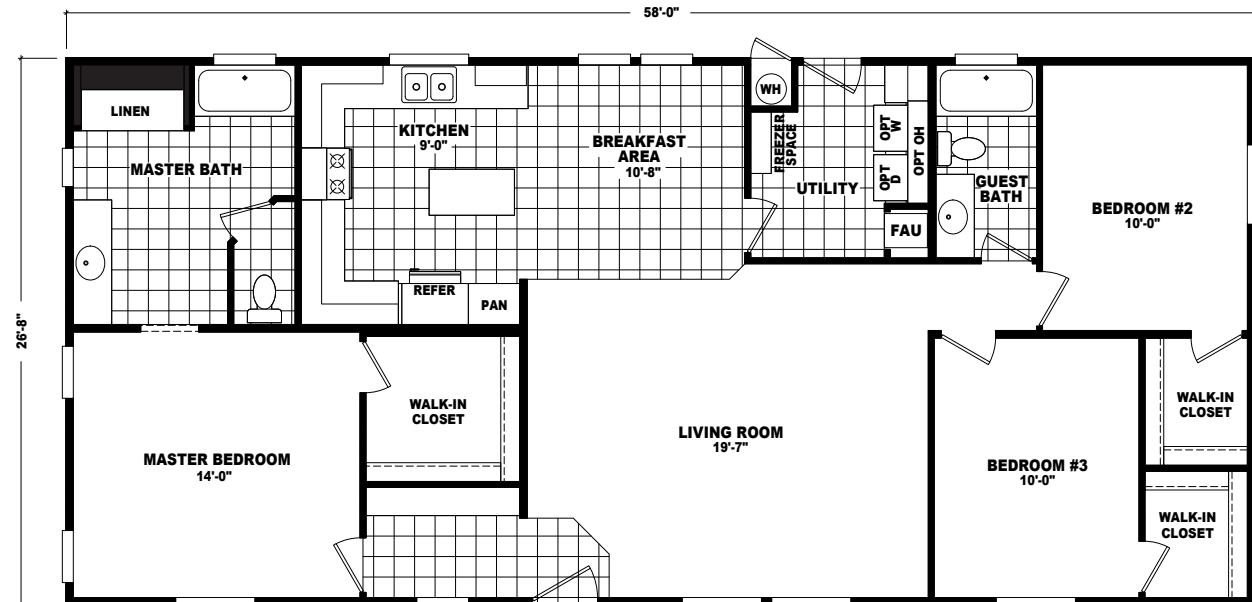

Nelson

Mountain Ridge Series

3 Bedrooms, 2 Baths

Approx. 1,546 Sq. Ft.

Last Updated: 1-9-2020

OPTIONAL LUX BATH

OPTIONAL 4'x6' CERAMIC TILE SHOWER WITH SHOWER SPA

The Home Outlet • Tucson
890 North Arizona Avenue
Chandler, Arizona 85225