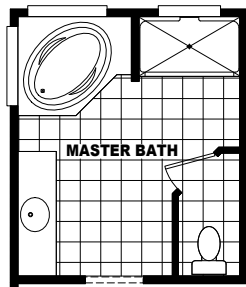

Nelson

Mountain Ridge Series

3 Bedrooms, 2 Baths

Approx. 1,546 Sq. Ft.

Last Updated: 1-9-2020

OPTIONAL LUX BATH

OPTIONAL 4'x6' CERAMIC TILE SHOWER WITH SHOWER SPA

The Home Outlet • Tucson
890 North Arizona Avenue
Chandler, Arizona 85225