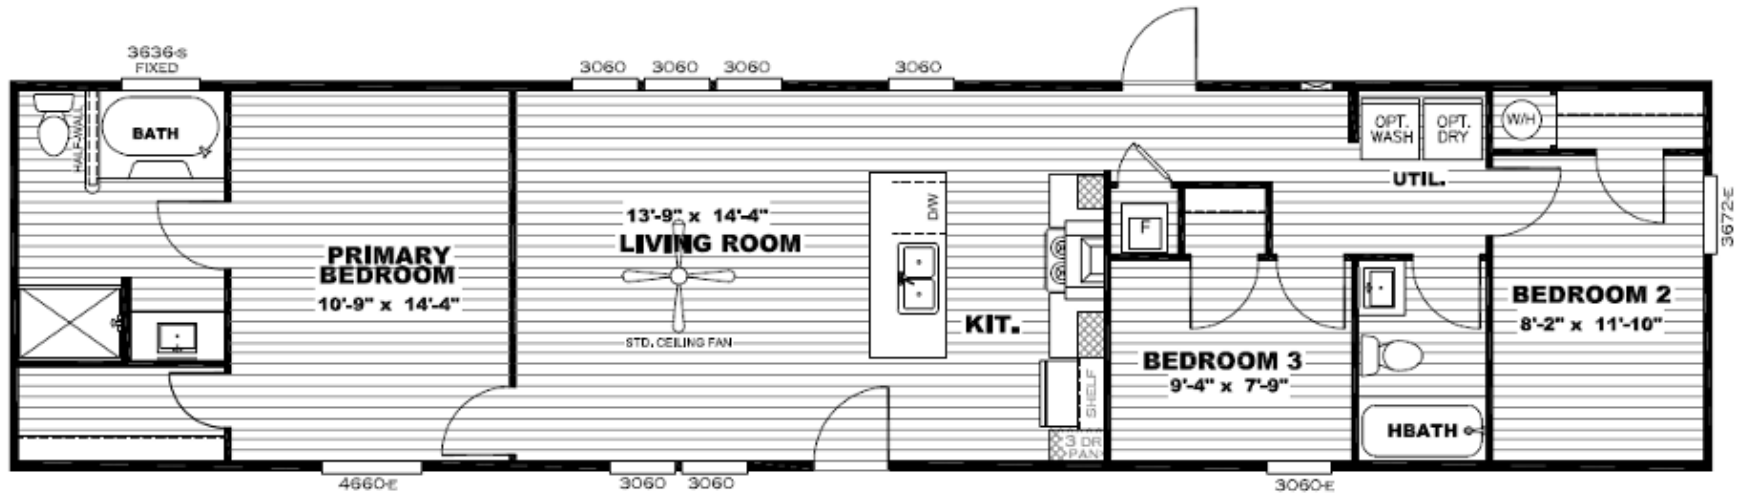

Newburn

Independent Series

1,056 SQ. FT. (Approximate) 3 Bedroom, 2 Bath

Last Updated: 3-23-22

THE HOME OUTLET
890 N. Arizona Ave.
Chandler, AZ 85225

TheHomeOutletAZ.com | 1-800-965-5401

IMPORTANT: Alta Cima Corp reserves the right to modify, cancel or substitute products or features of this event at any time without prior notice or obligation. Pictures and other promotional materials are representative and may depict or contain floor plans, square footages, elevations, options, upgrades, extra design features, decorations, floor coverings, specialty light fixtures, custom paint and wall coverings, window treatments, landscaping, sound and alarm systems, furnishings, appliances, and other designer/decorator features and amenities that are not included as part of the home and/or may not be available at all locations. Home, pricing and community information is subject to change, and homes to prior sale, at any time without notice or obligation. ©2020 Alta Cima Corp. All rights reserved.