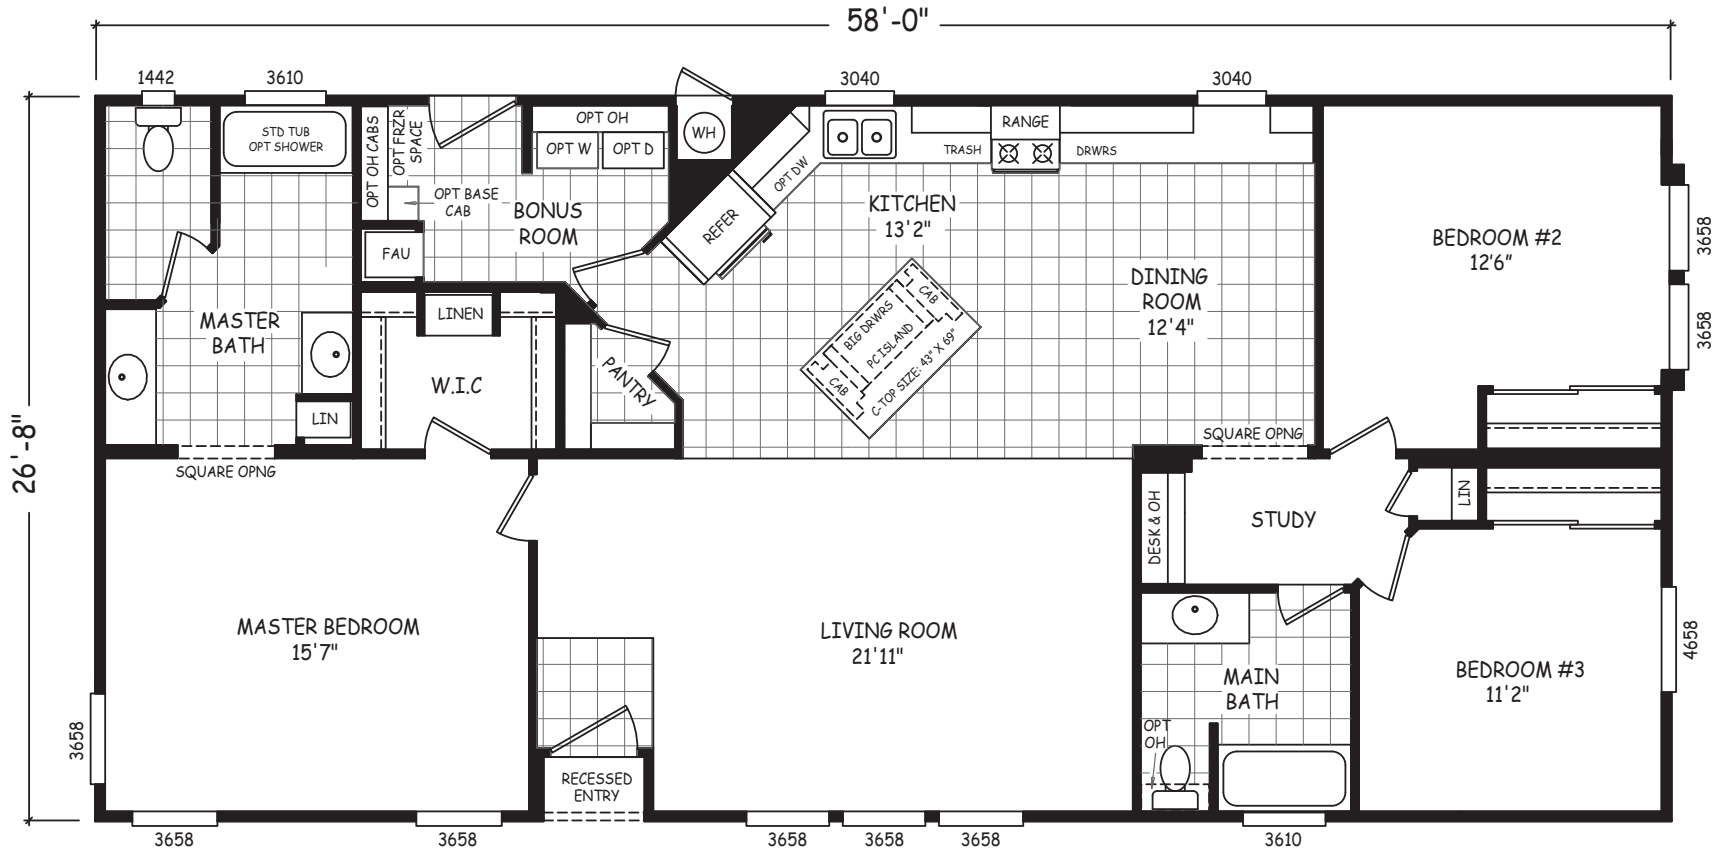

Nipawin

Sedona Ridge Classic Series

1,547 SQ. FT. (Approximate) 3 Bedroom, 2 Bath

Last Updated: 2-2-23

THE HOME OUTLET
890 N. Arizona Ave.
Chandler, AZ 85225

TheHomeOutletAZ.com | 1-800-965-5401

IMPORTANT: Alta Cima Corp reserves the right to modify, cancel or substitute products or features of this event at any time without prior notice or obligation. Pictures and other promotional materials are representative and may depict or contain floor plans, square footages, elevations, options, upgrades, extra design features, decorations, floor coverings, specialty light fixtures, custom paint and wall coverings, window treatments, landscaping, sound and alarm systems, furnishings, appliances, and other designer/decorator features and amenities that are not included as part of the home and/or may not be available at all locations. Home, pricing and community information is subject to change, and homes to prior sale, at any time without notice or obligation. ©2020 Alta Cima Corp. All rights reserved.