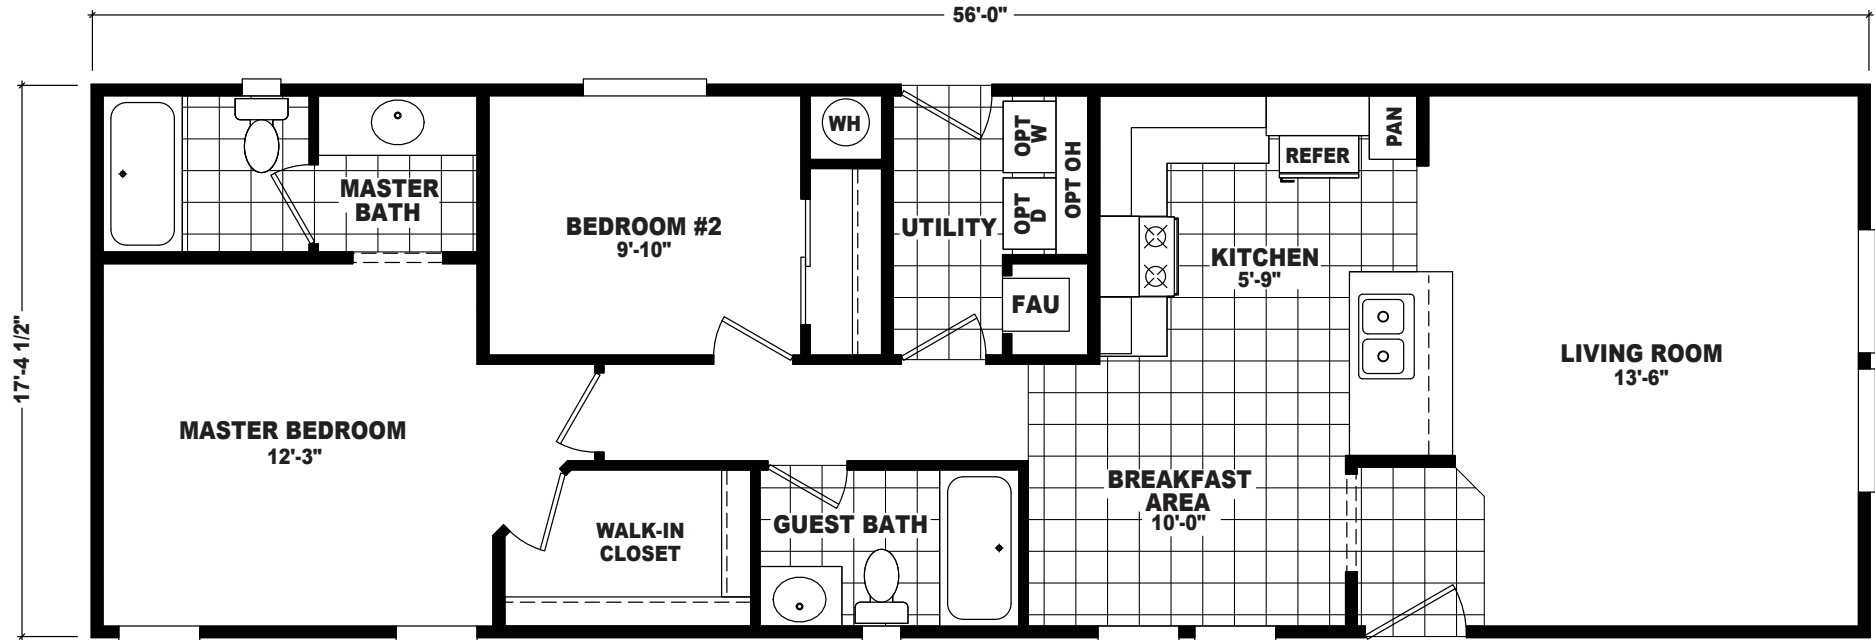

# Nucla

EP Single Section Series

973 SQ. FT. (Approximate) 2 Bedroom, 2 Bath

Last Updated: 9-19-22

**THE HOME OUTLET**  
890 N. Arizona Ave.  
Chandler, AZ 85225

**TheHomeOutletAZ.com | 1-800-965-5401**

**IMPORTANT:** Alta Cima Corp reserves the right to modify, cancel or substitute products or features of this event at any time without prior notice or obligation. Pictures and other promotional materials are representative and may depict or contain floor plans, square footages, elevations, options, upgrades, extra design features, decorations, floor coverings, specialty light fixtures, custom paint and wall coverings, window treatments, landscaping, sound and alarm systems, furnishings, appliances, and other designer/decorator features and amenities that are not included as part of the home and/or may not be available at all locations. Home, pricing and community information is subject to change, and homes to prior sale, at any time without notice or obligation. ©2020 Alta Cima Corp. All rights reserved.