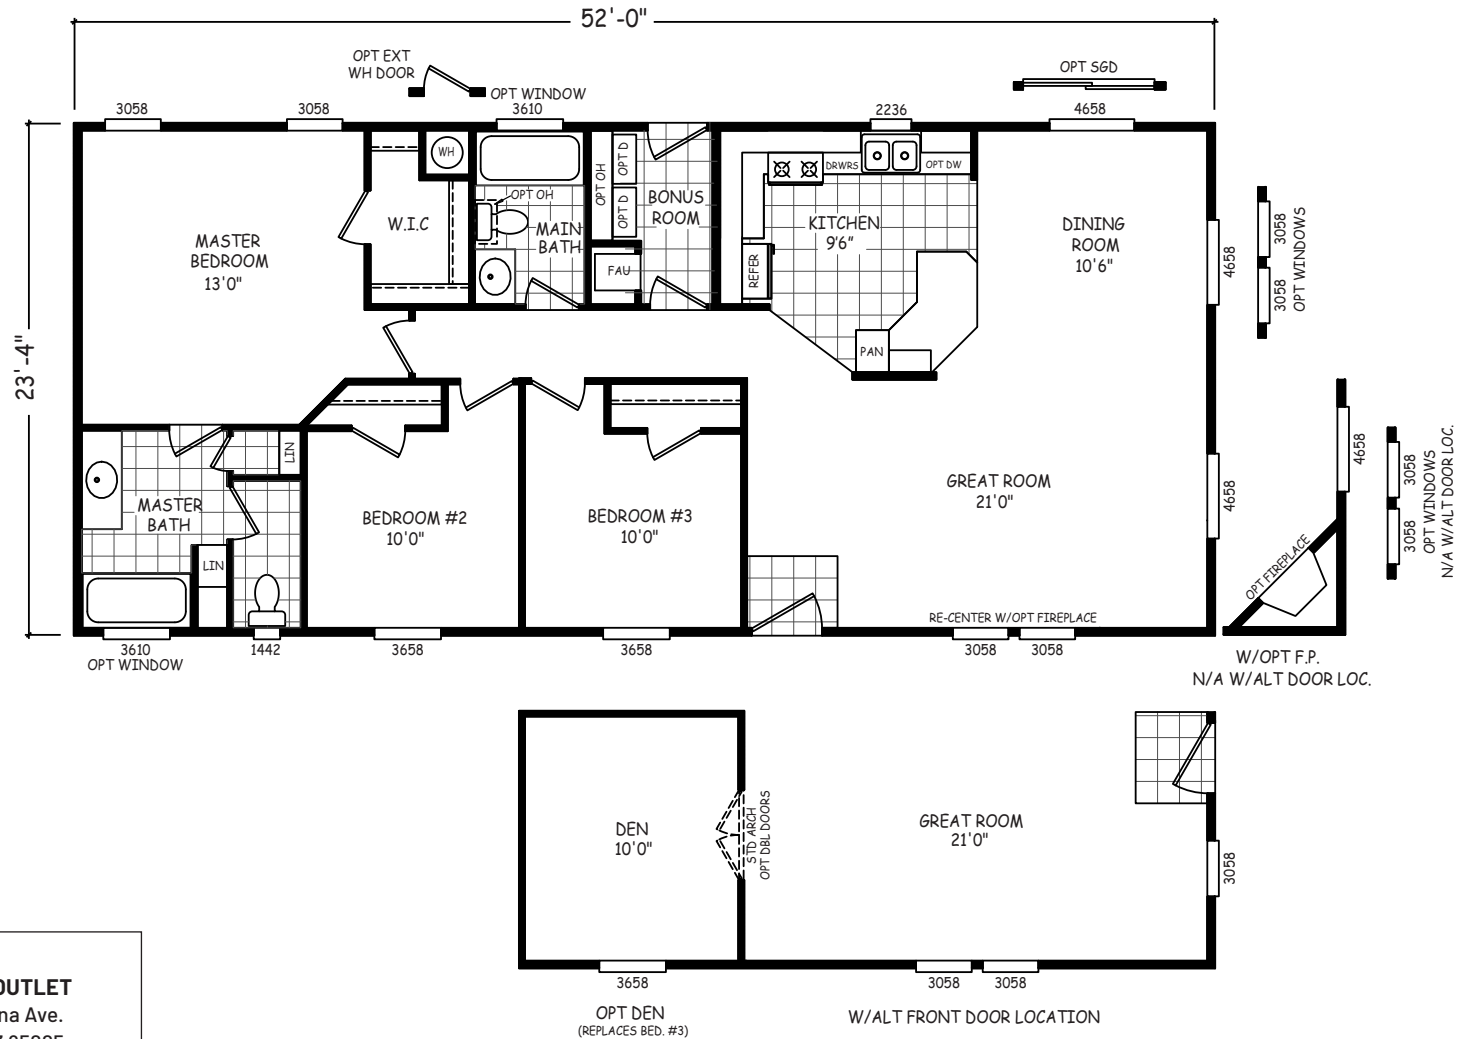

# Oakland

GS Series

1,213 SQ. FT. (Approximate) 3 Bedroom, 2 Bath

Last Updated: 4-29-22

**THE HOME OUTLET**  
890 N. Arizona Ave.  
Chandler, AZ 85225

**TheHomeOutletAZ.com | 1-800-965-5401**

**IMPORTANT:** Alta Cima Corp reserves the right to modify, cancel or substitute products or features of this event at any time without prior notice or obligation. Pictures and other promotional materials are representative and may depict or contain floor plans, square footages, elevations, options, upgrades, extra design features, decorations, floor coverings, specialty light fixtures, custom paint and wall coverings, window treatments, landscaping, sound and alarm systems, furnishings, appliances, and other designer/decorator features and amenities that are not included as part of the home and/or may not be available at all locations. Home, pricing and community information is subject to change, and homes to prior sale, at any time without notice or obligation. ©2020 Alta Cima Corp. All rights reserved.