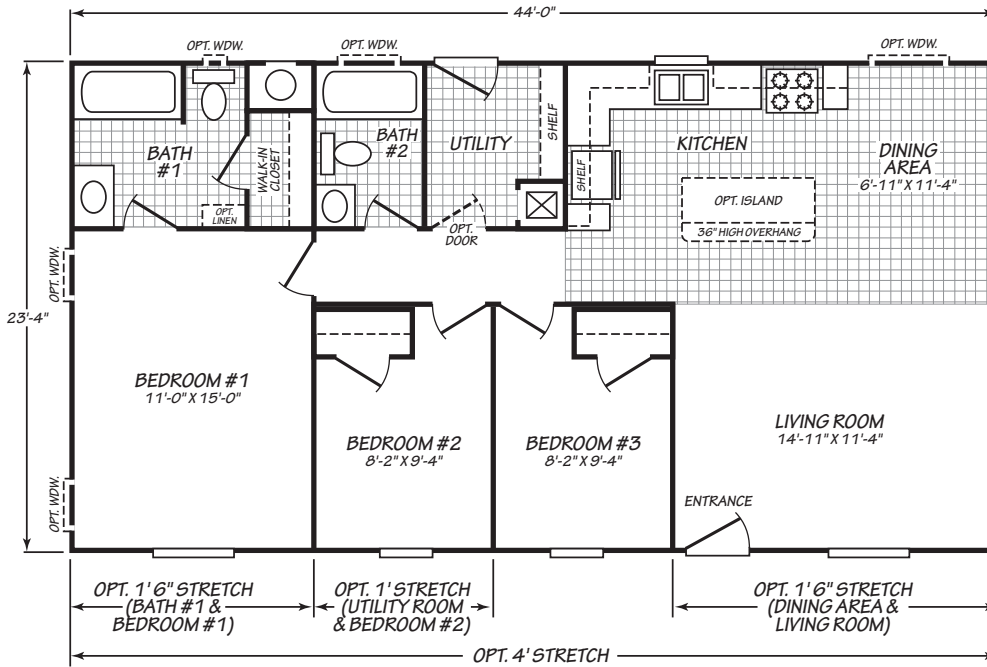

Orchid

Canyon Lake Series

1,026 SQ. FT. (Approximate) 3 Bedroom, 2 Bath

Last Updated: 10-11-24

THE HOME OUTLET
890 N. Arizona Ave.
Chandler, AZ 85225

TheHomeOutletAZ.com | 1-800-965-5401

IMPORTANT: Alta Cima Corp reserves the right to modify, cancel or substitute products or features of this event at any time without prior notice or obligation. Pictures and other promotional materials are representative and may depict or contain floor plans, square footages, elevations, options, upgrades, extra design features, decorations, floor coverings, specialty light fixtures, custom paint and wall coverings, window treatments, landscaping, sound and alarm systems, furnishings, appliances, and other designer/decorator features and amenities that are not included as part of the home and/or may not be available at all locations. Home, pricing and community information is subject to change, and homes to prior sale, at any time without notice or obligation. ©2020 Alta Cima Corp. All rights reserved.