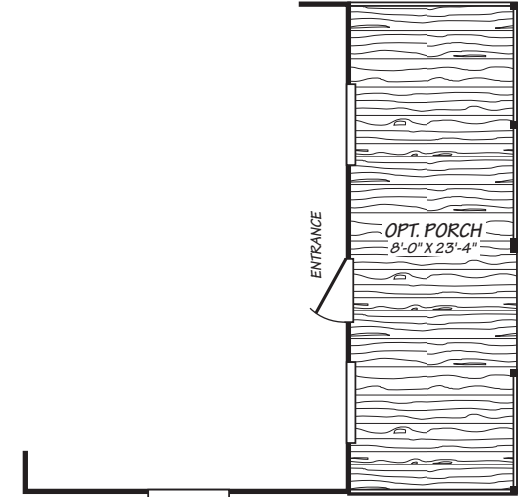

Orchid

Canyon Lake Series

1,026 SQ. FT. (Approximate) 3 Bedroom, 2 Bath

Last Updated: 10-11-24

THE HOME OUTLET
890 N. Arizona Ave.
Chandler, AZ 85225

TheHomeOutletAZ.com | 1-800-965-5401

IMPORTANT: Alta Cima Corp reserves the right to modify, cancel or substitute products or features of this event at any time without prior notice or obligation. Pictures and other promotional materials are representative and may depict or contain floor plans, square footages, elevations, options, upgrades, extra design features, decorations, floor coverings, specialty light fixtures, custom paint and wall coverings, window treatments, landscaping, sound and alarm systems, furnishings, appliances, and other designer/decorator features and amenities that are not included as part of the home and/or may not be available at all locations. Home, pricing and community information is subject to change, and homes to prior sale, at any time without notice or obligation. ©2020 Alta Cima Corp. All rights reserved.