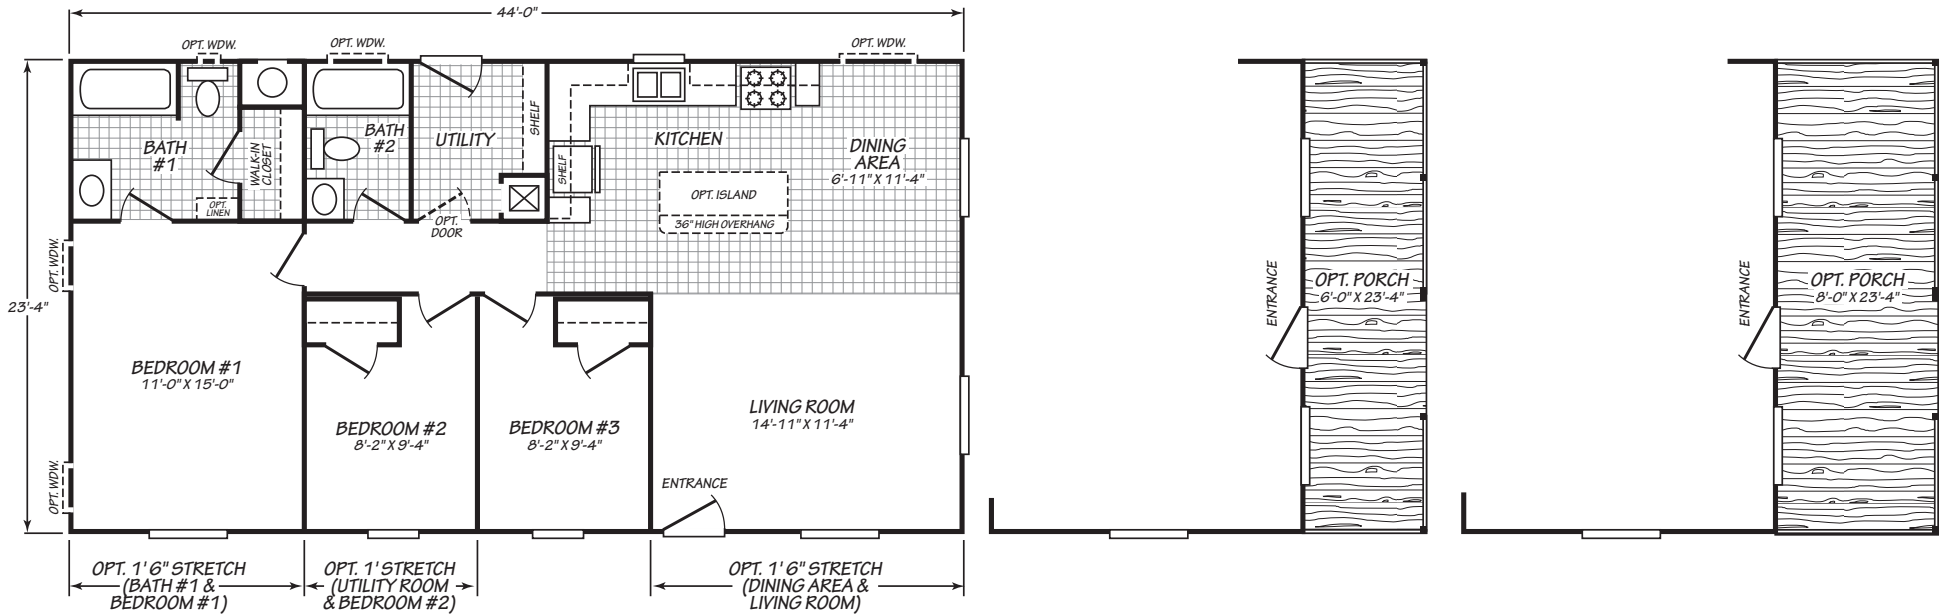

Orchid

Canyon Lake Series

1,026 SQ. FT. (Approximate) 3 Bedroom, 2 Bath

Last Updated: 1-24-24

THE HOME OUTLET
890 N. Arizona Ave.
Chandler, AZ 85225

TheHomeOutletAZ.com | 1-800-965-5401

IMPORTANT: Alta Cima Corp reserves the right to modify, cancel or substitute products or features of this event at any time without prior notice or obligation. Pictures and other promotional materials are representative and may depict or contain floor plans, square footages, elevations, options, upgrades, extra design features, decorations, floor coverings, specialty light fixtures, custom paint and wall coverings, window treatments, landscaping, sound and alarm systems, furnishings, appliances, and other designer/decorator features and amenities that are not included as part of the home and/or may not be available at all locations. Home, pricing and community information is subject to change, and homes to prior sale, at any time without notice or obligation. ©2020 Alta Cima Corp. All rights reserved.