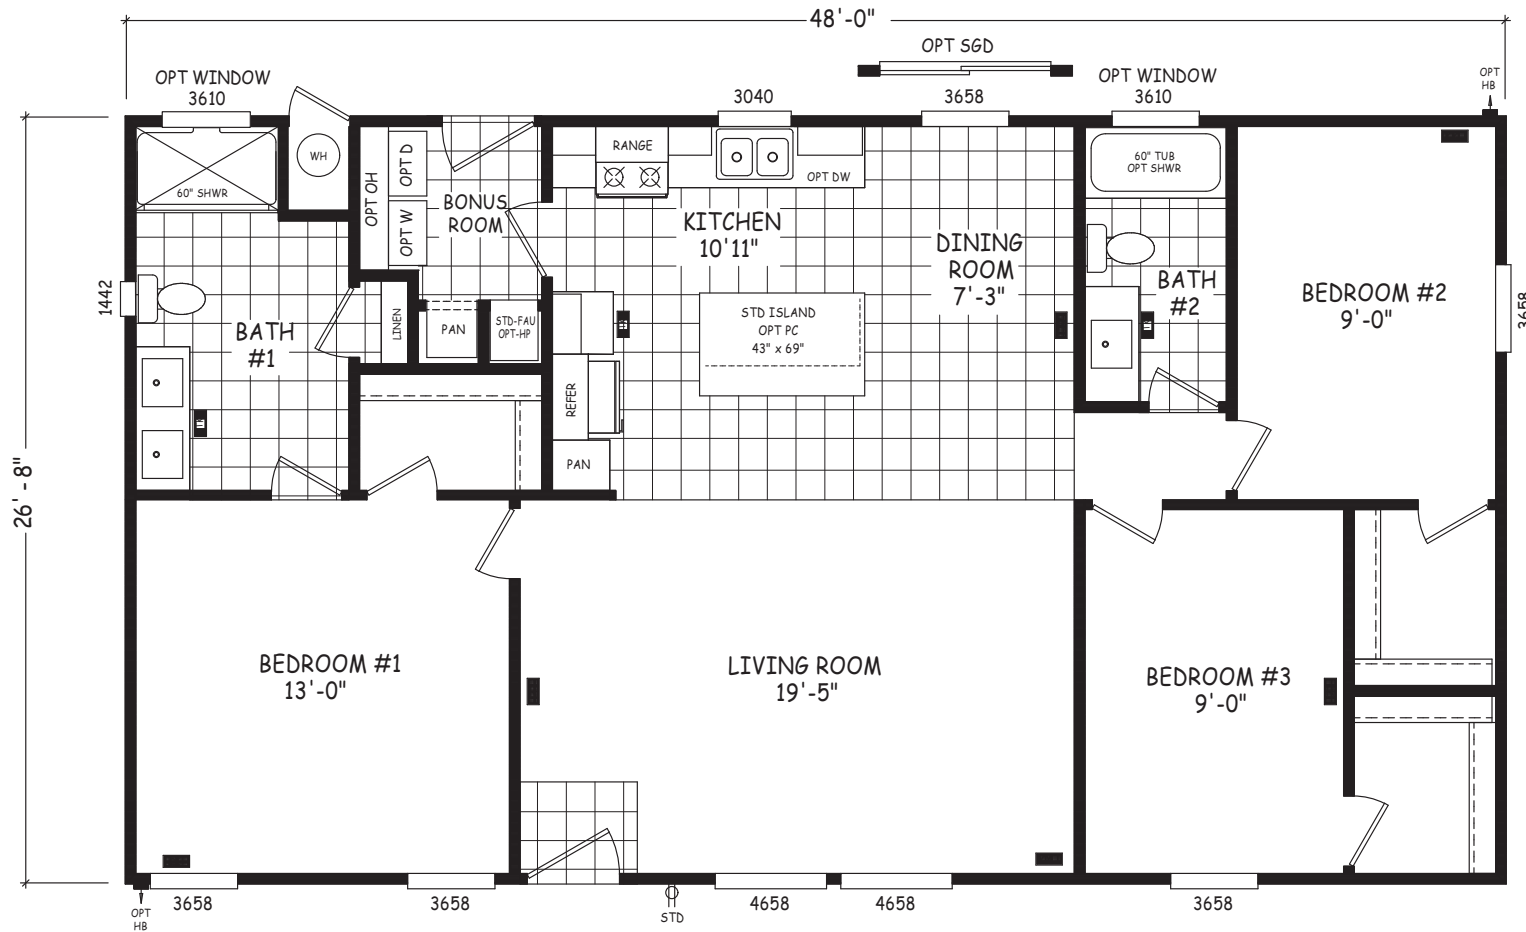

# Ovando

Edge Series

1,280 SQ. FT. (Approximate) 3 Bedroom, 2 Bath

Last Updated: 8-22-22

**THE HOME OUTLET**  
890 N. Arizona Ave.  
Chandler, AZ 85225

**TheHomeOutletAZ.com | 1-800-965-5401**

**IMPORTANT:** Alta Cima Corp reserves the right to modify, cancel or substitute products or features of this event at any time without prior notice or obligation. Pictures and other promotional materials are representative and may depict or contain floor plans, square footages, elevations, options, upgrades, extra design features, decorations, floor coverings, specialty light fixtures, custom paint and wall coverings, window treatments, landscaping, sound and alarm systems, furnishings, appliances, and other designer/decorator features and amenities that are not included as part of the home and/or may not be available at all locations. Home, pricing and community information is subject to change, and homes to prior sale, at any time without notice or obligation. ©2020 Alta Cima Corp. All rights reserved.