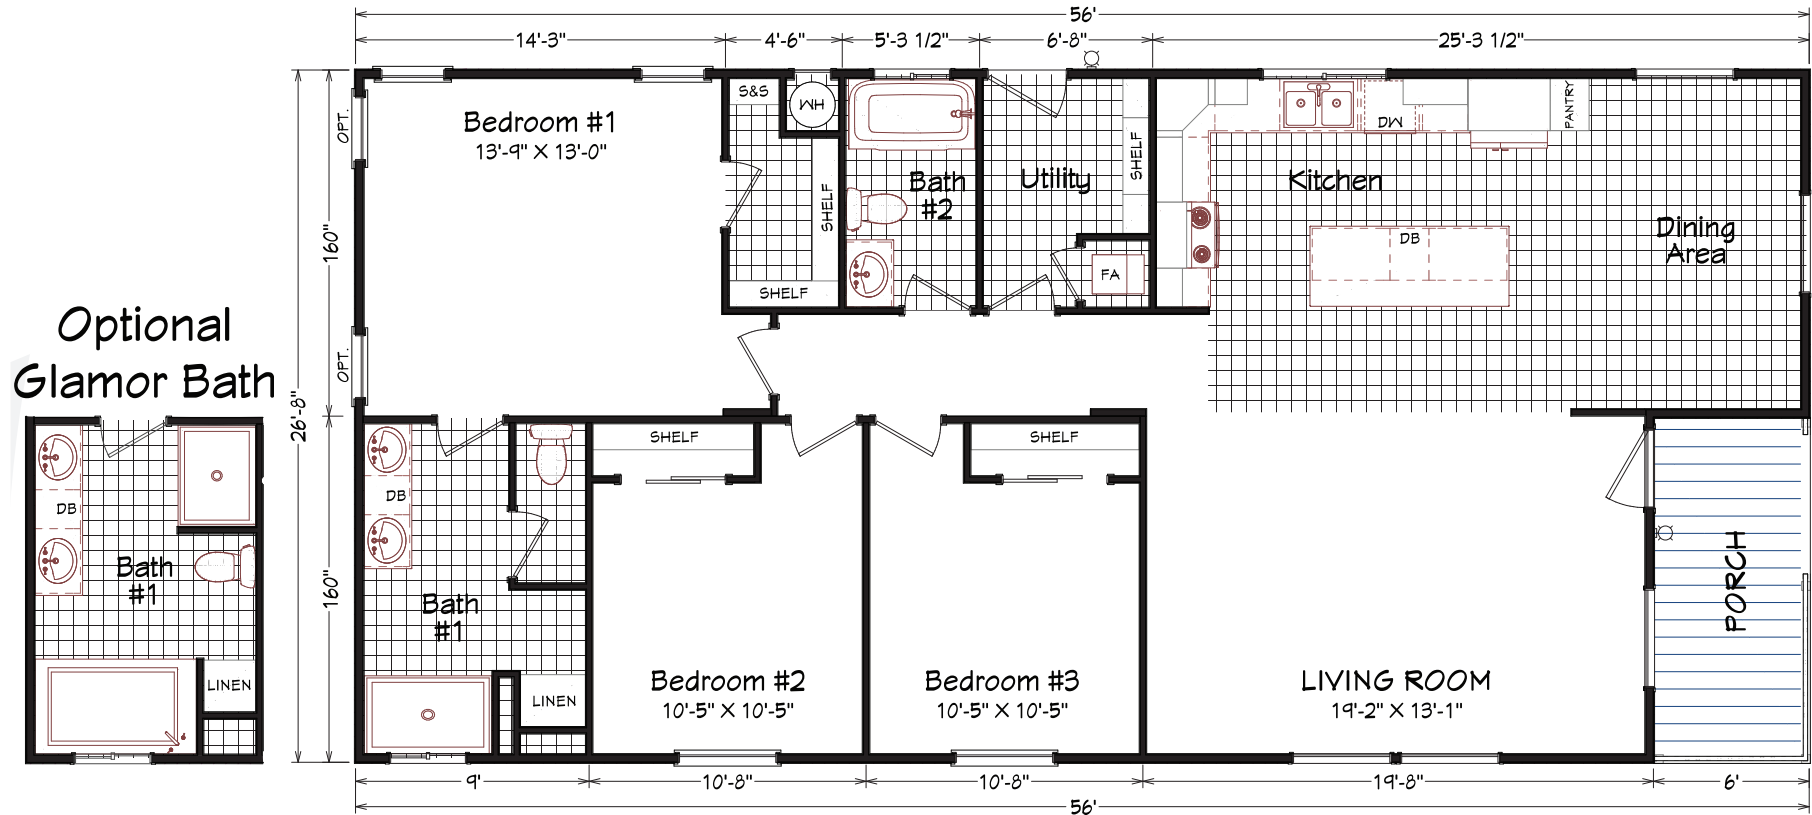

Parkes

Coronado Series

1,413 SQ. FT. (Approximate) 3 Bedroom, 2 Bath

Last Updated: 1-24-24

THE HOME OUTLET
890 N. Arizona Ave.
Chandler, AZ 85225

TheHomeOutletAZ.com | 1-800-965-5401

IMPORTANT: Alta Cima Corp reserves the right to modify, cancel or substitute products or features of this event at any time without prior notice or obligation. Pictures and other promotional materials are representative and may depict or contain floor plans, square footages, elevations, options, upgrades, extra design features, decorations, floor coverings, specialty light fixtures, custom paint and wall coverings, window treatments, landscaping, sound and alarm systems, furnishings, appliances, and other designer/decorator features and amenities that are not included as part of the home and/or may not be available at all locations. Home, pricing and community information is subject to change, and homes to prior sale, at any time without notice or obligation. ©2020 Alta Cima Corp. All rights reserved.