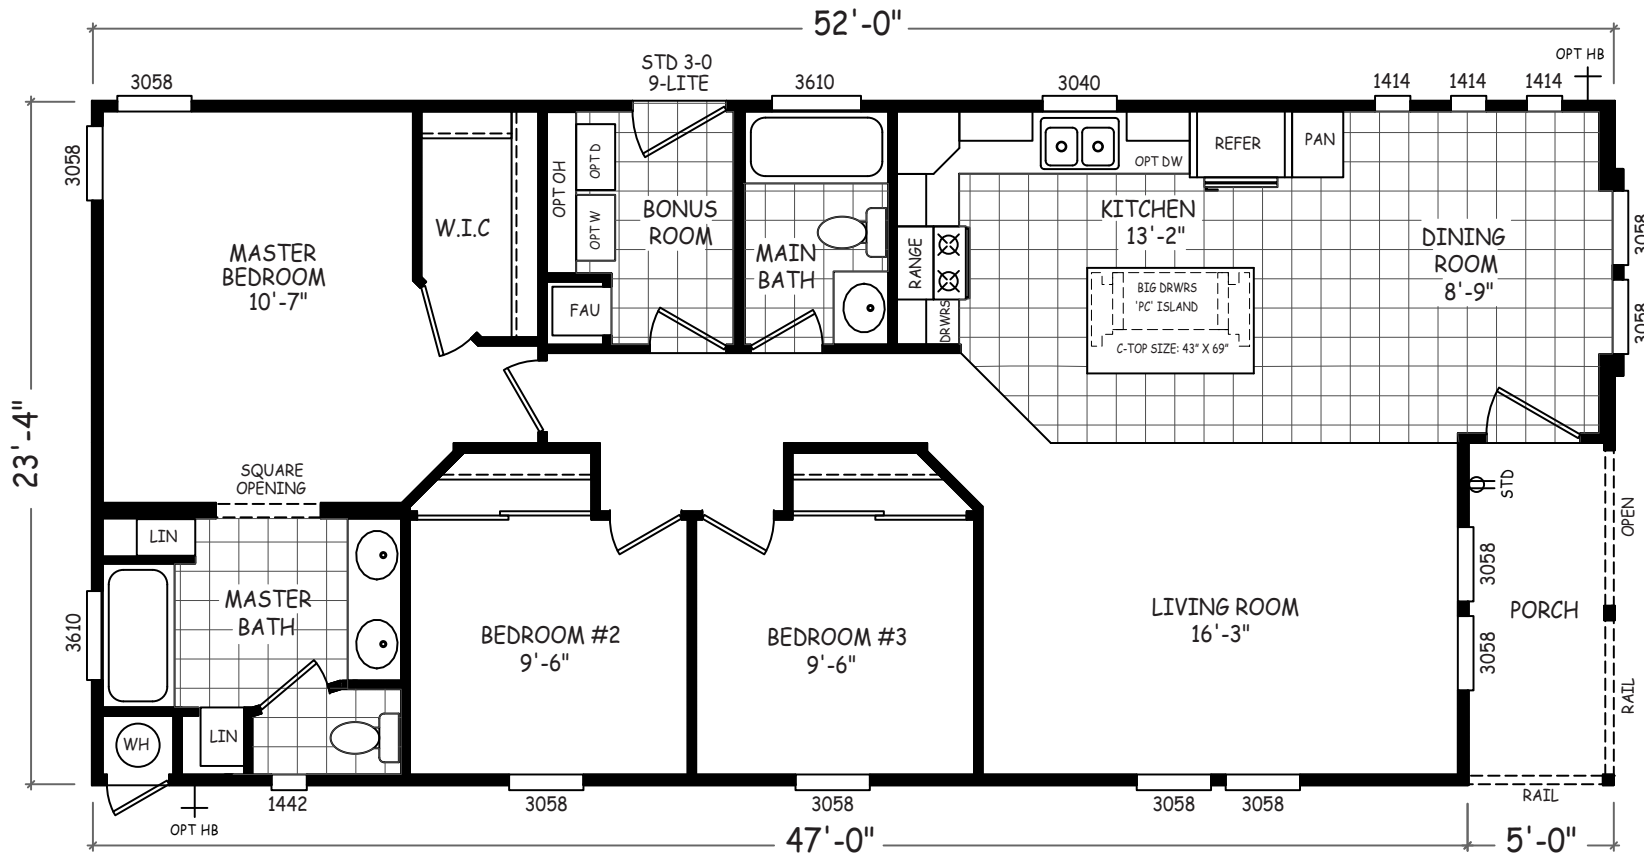

Pembina

Sedona Ridge Classic Series

1,213 SQ. FT. (Approximate) 3 Bedroom, 2 Bath

Last Updated: 5-21-24

THE HOME OUTLET
 890 N. Arizona Ave.
 Chandler, AZ 85225

TheHomeOutletAZ.com | 1-800-965-5401

IMPORTANT: Alta Cima Corp reserves the right to modify, cancel or substitute products or features of this event at any time without prior notice or obligation. Pictures and other promotional materials are representative and may depict or contain floor plans, square footages, elevations, options, upgrades, extra design features, decorations, floor coverings, specialty light fixtures, custom paint and wall coverings, window treatments, landscaping, sound and alarm systems, furnishings, appliances, and other designer/decorator features and amenities that are not included as part of the home and/or may not be available at all locations. Home, pricing and community information is subject to change, and homes to prior sale, at any time without notice or obligation. ©2020 Alta Cima Corp. All rights reserved.