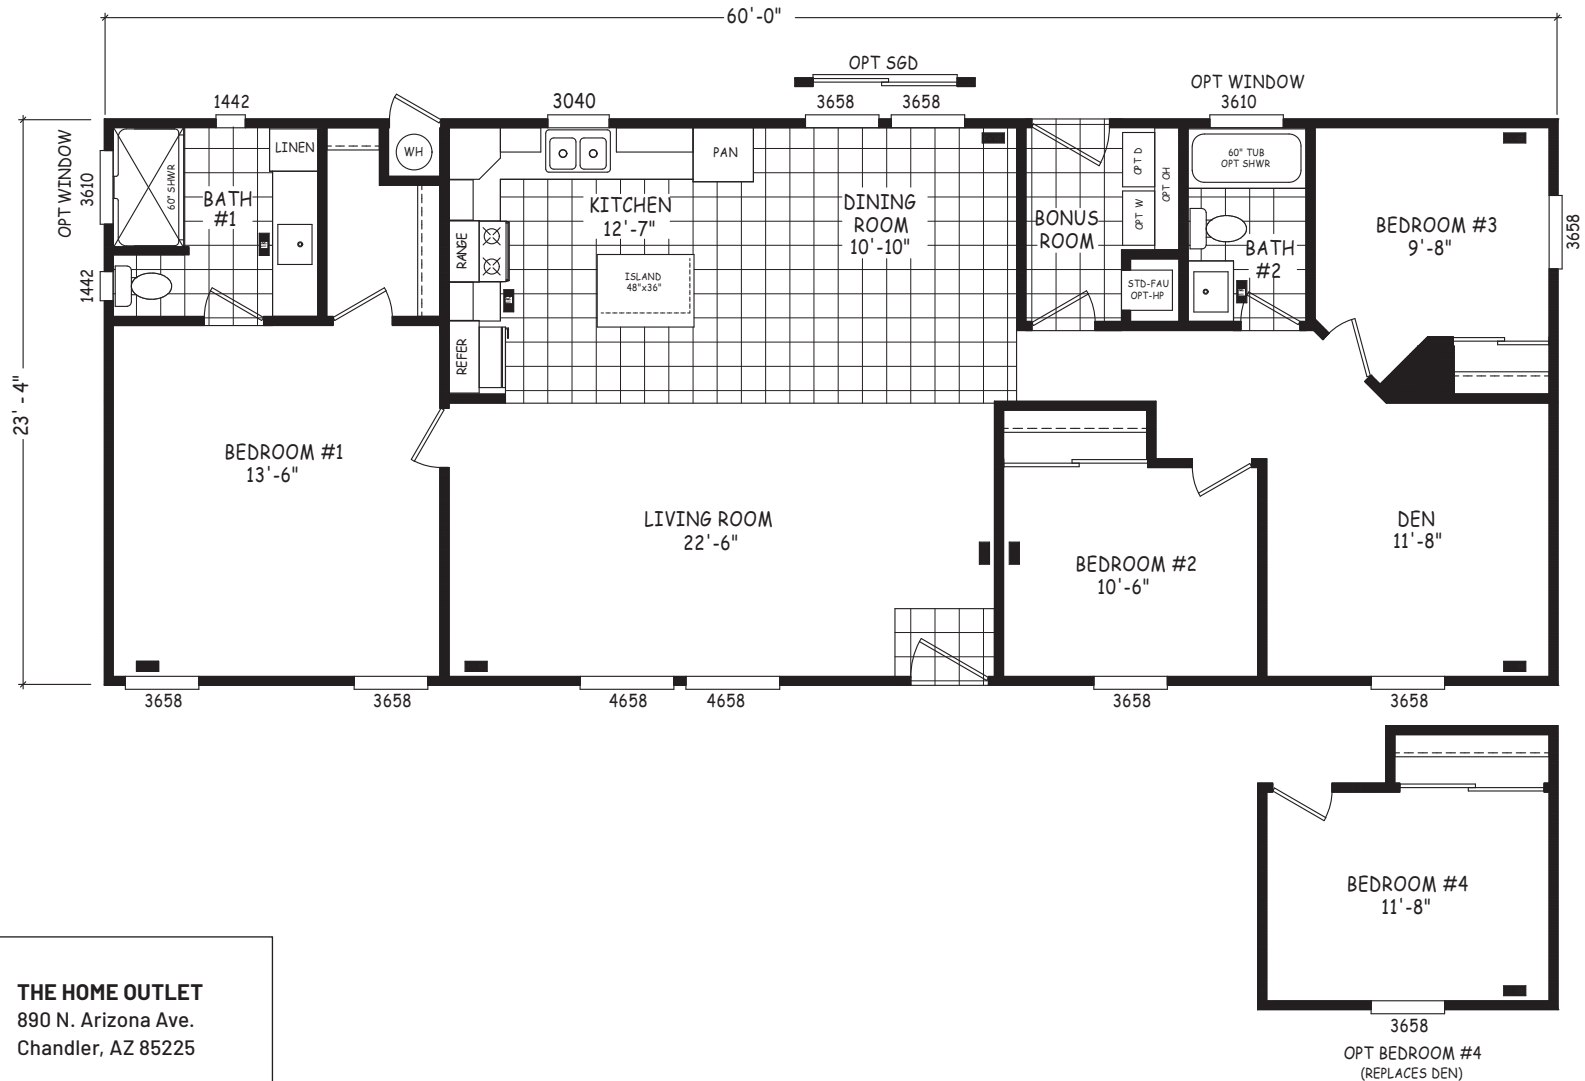

# Polson

Edge Series

1,400 SQ. FT. (Approximate) 3 Bedroom, 2 Bath

Last Updated: 8-22-22

**THE HOME OUTLET**  
890 N. Arizona Ave.  
Chandler, AZ 85225

**TheHomeOutletAZ.com | 1-800-965-5401**

**IMPORTANT:** Alta Cima Corp reserves the right to modify, cancel or substitute products or features of this event at any time without prior notice or obligation. Pictures and other promotional materials are representative and may depict or contain floor plans, square footages, elevations, options, upgrades, extra design features, decorations, floor coverings, specialty light fixtures, custom paint and wall coverings, window treatments, landscaping, sound and alarm systems, furnishings, appliances, and other designer/decorator features and amenities that are not included as part of the home and/or may not be available at all locations. Home, pricing and community information is subject to change, and homes to prior sale, at any time without notice or obligation. ©2020 Alta Cima Corp. All rights reserved.