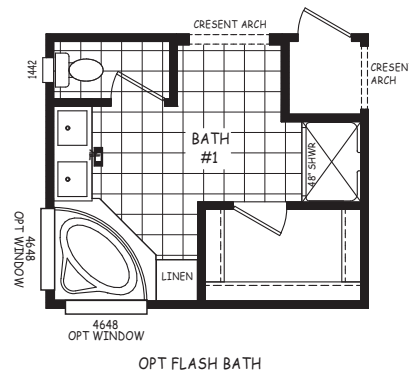

Prospector

Pinnacle Series

1,920 SQ. FT. (Approximate) 4 Bedroom, 2 Bath

Last Updated: 8-22-22

THE HOME OUTLET
890 N. Arizona Ave.
Chandler, AZ 85225

TheHomeOutletAZ.com | 1-800-965-5401

IMPORTANT: Alta Cima Corp reserves the right to modify, cancel or substitute products or features of this event at any time without prior notice or obligation. Pictures and other promotional materials are representative and may depict or contain floor plans, square footages, elevations, options, upgrades, extra design features, decorations, floor coverings, specialty light fixtures, custom paint and wall coverings, window treatments, landscaping, sound and alarm systems, furnishings, appliances, and other designer/decorator features and amenities that are not included as part of the home and/or may not be available at all locations. Home, pricing and community information is subject to change, and homes to prior sale, at any time without notice or obligation. ©2020 Alta Cima Corp. All rights reserved.