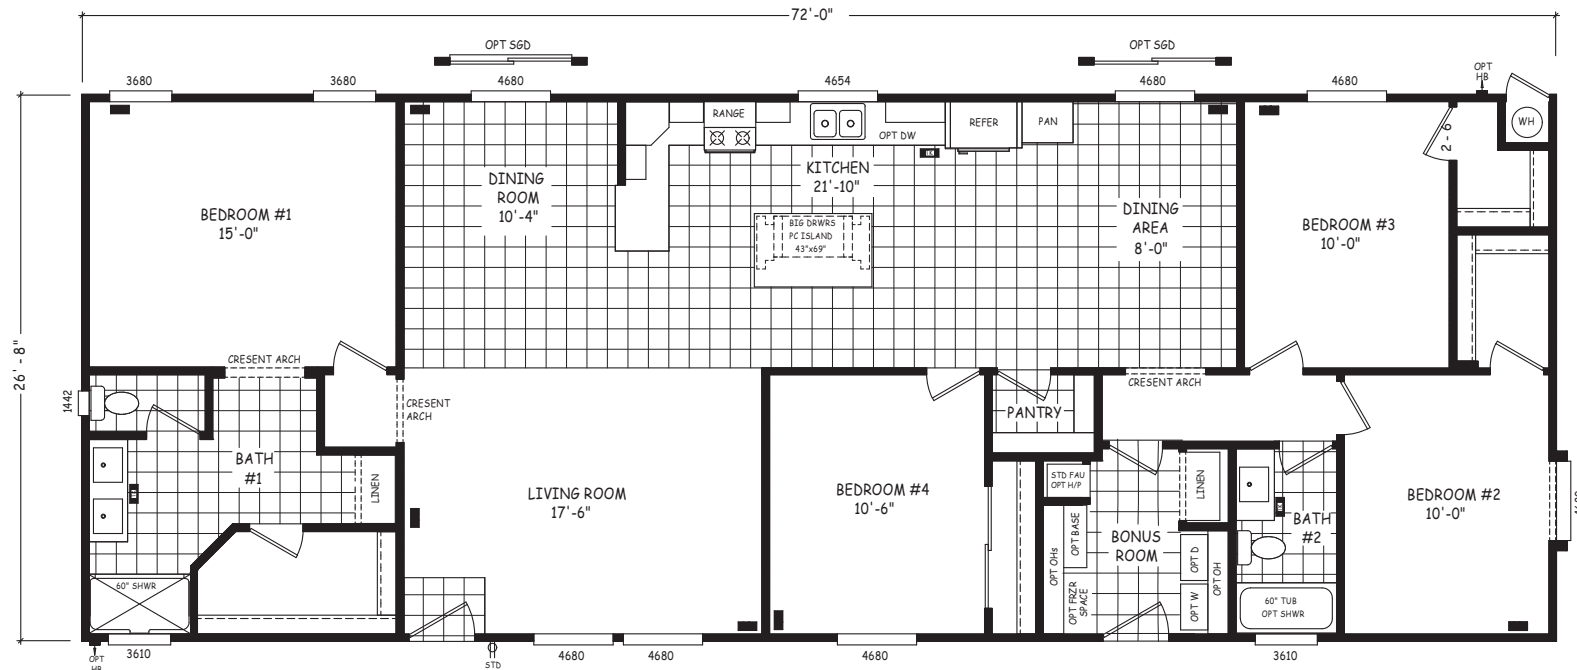

Prospector

Pinnacle Series

1,920 SQ. FT. (Approximate) 4 Bedroom, 2 Bath

Last Updated: 8-22-22

THE HOME OUTLET
890 N. Arizona Ave.
Chandler, AZ 85225

TheHomeOutletAZ.com | 1-800-965-5401

IMPORTANT: Alta Cima Corp reserves the right to modify, cancel or substitute products or features of this event at any time without prior notice or obligation. Pictures and other promotional materials are representative and may depict or contain floor plans, square footages, elevations, options, upgrades, extra design features, decorations, floor coverings, specialty light fixtures, custom paint and wall coverings, window treatments, landscaping, sound and alarm systems, furnishings, appliances, and other designer/decorator features and amenities that are not included as part of the home and/or may not be available at all locations. Home, pricing and community information is subject to change, and homes to prior sale, at any time without notice or obligation. ©2020 Alta Cima Corp. All rights reserved.