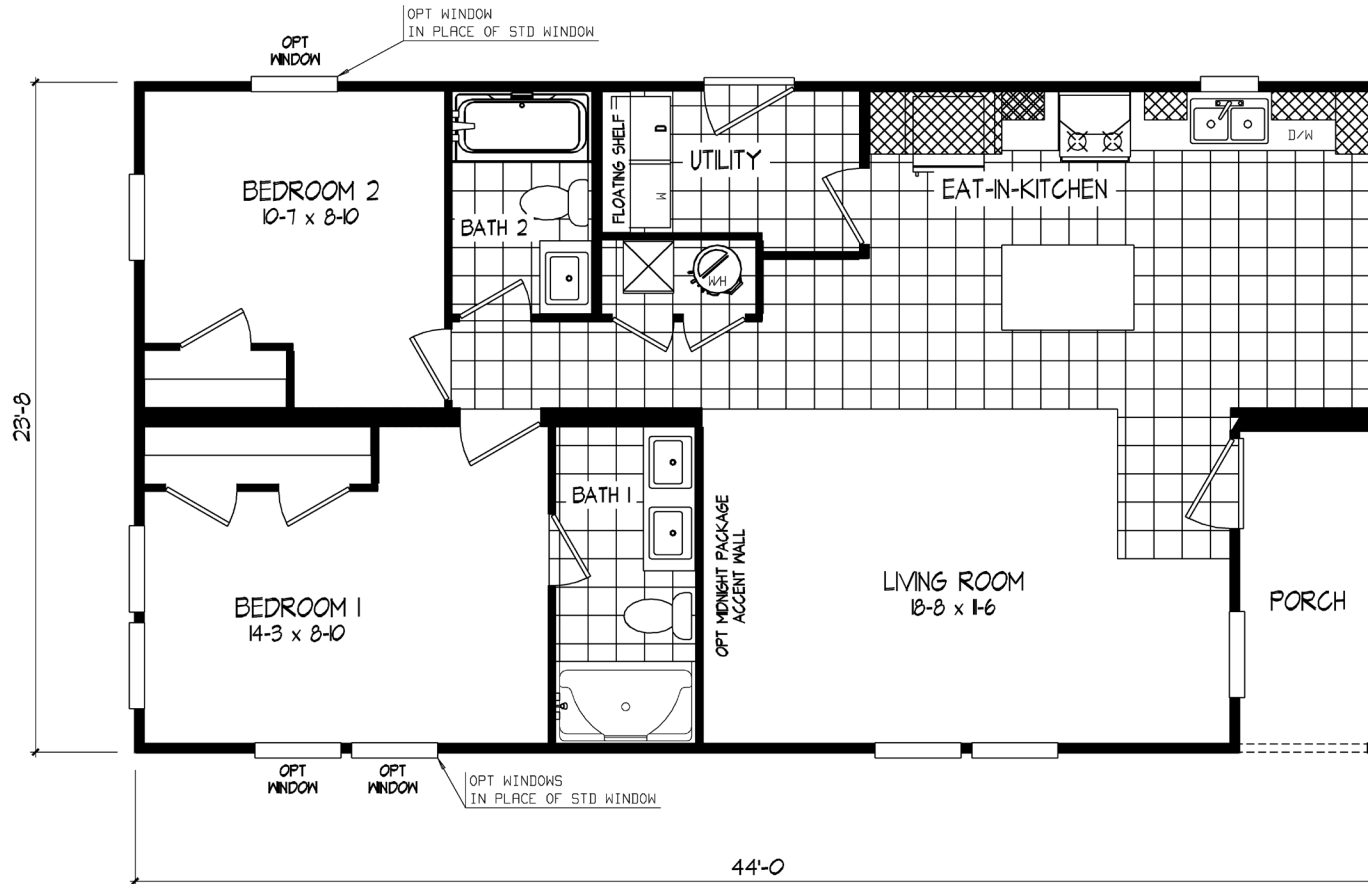

Purcell

Tempo Porch Series - Multi Section

982 SQ. FT. (Approximate) 2 Bedroom, 2 Bath

Last Updated: 2-25-25

THE HOME OUTLET
890 N. Arizona Ave.
Chandler, AZ 85225

TheHomeOutletAZ.com | 1-800-965-5401

IMPORTANT: Alta Cima Corp reserves the right to modify, cancel or substitute products or features of this event at any time without prior notice or obligation. Pictures and other promotional materials are representative and may depict or contain floor plans, square footages, elevations, options, upgrades, extra design features, decorations, floor coverings, specialty light fixtures, custom paint and wall coverings, window treatments, landscaping, sound and alarm systems, furnishings, appliances, and other designer/decorator features and amenities that are not included as part of the home and/or may not be available at all locations. Home, pricing and community information is subject to change, and homes to prior sale, at any time without notice or obligation. ©2020 Alta Cima Corp. All rights reserved.