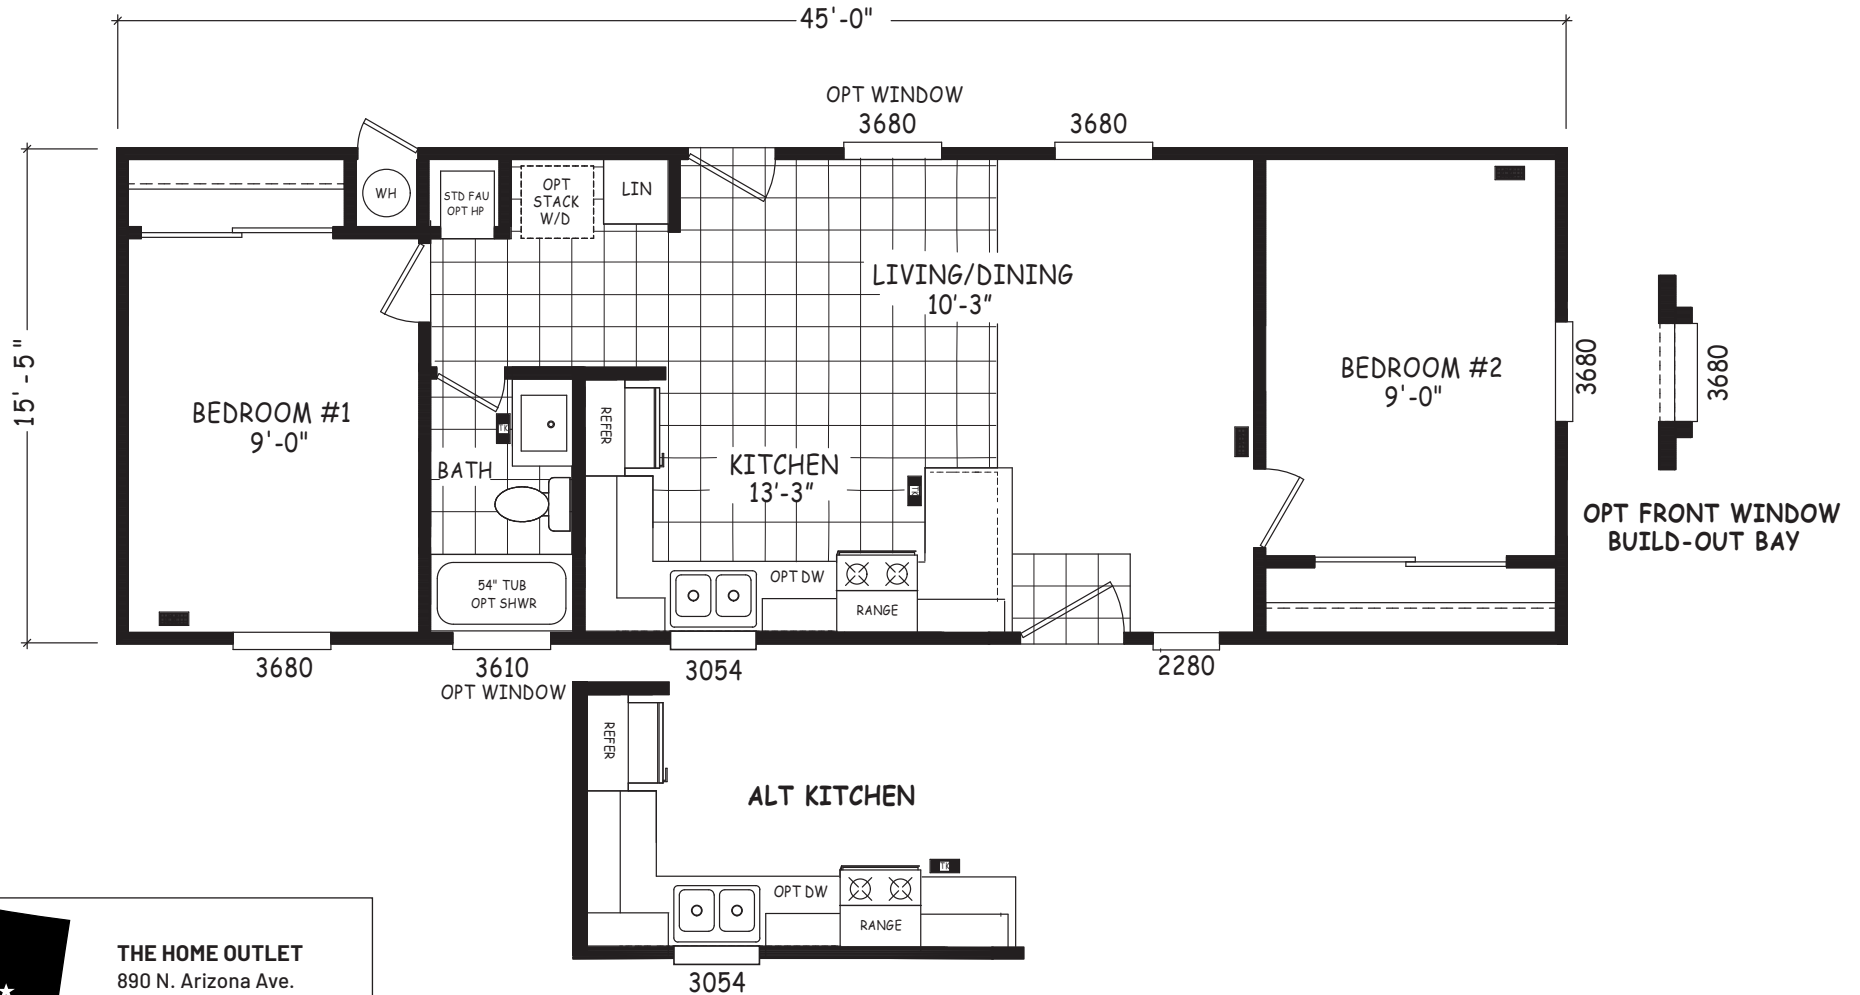

# Ranchester

Encore Single Wide Series

694 SQ. FT. (Approximate) 2 Bedroom, 1 Bath

Last Updated: 12-8-22

**THE HOME OUTLET**  
890 N. Arizona Ave.  
Chandler, AZ 85225

**TheHomeOutletAZ.com | 1-800-965-5401**