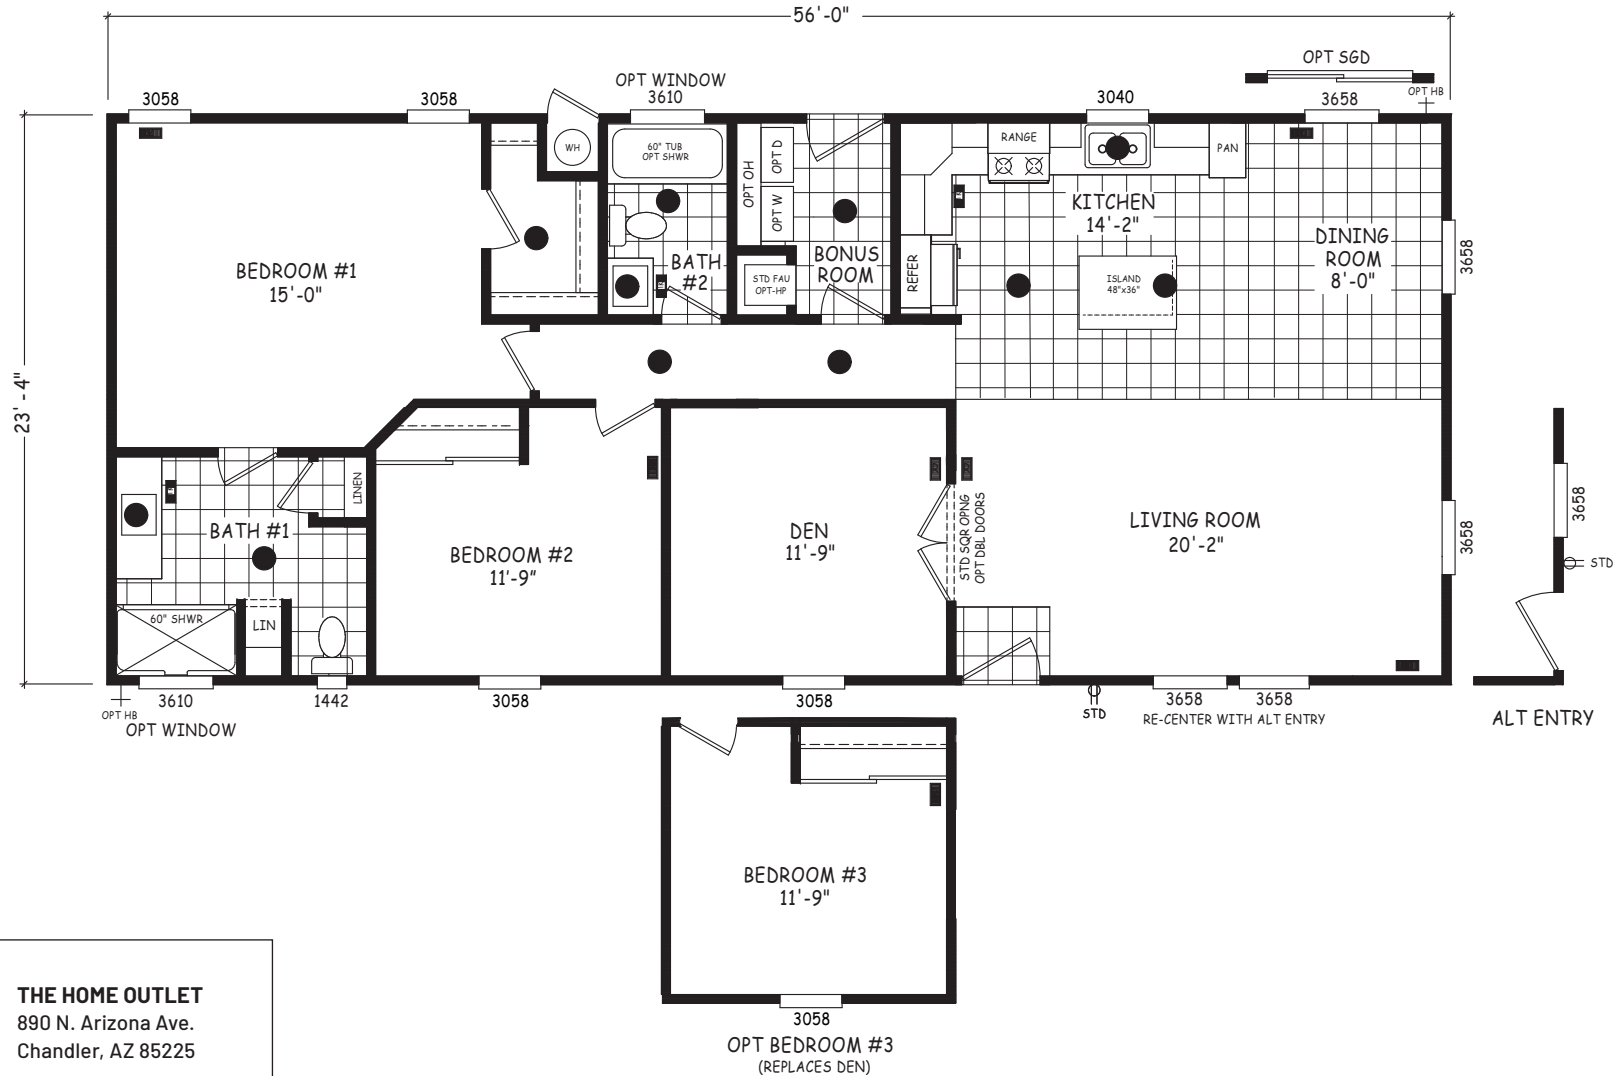

Ravalli

Edge Series

1,307 SQ. FT. (Approximate) 2 Bedroom, 2 Bath

Last Updated: 5-8-24

THE HOME OUTLET
890 N. Arizona Ave.
Chandler, AZ 85225

TheHomeOutletAZ.com | 1-800-965-5401

IMPORTANT: Alta Cima Corp reserves the right to modify, cancel or substitute products or features of this event at any time without prior notice or obligation. Pictures and other promotional materials are representative and may depict or contain floor plans, square footages, elevations, options, upgrades, extra design features, decorations, floor coverings, specialty light fixtures, custom paint and wall coverings, window treatments, landscaping, sound and alarm systems, furnishings, appliances, and other designer/decorator features and amenities that are not included as part of the home and/or may not be available at all locations. Home, pricing and community information is subject to change, and homes to prior sale, at any time without notice or obligation. ©2020 Alta Cima Corp. All rights reserved.