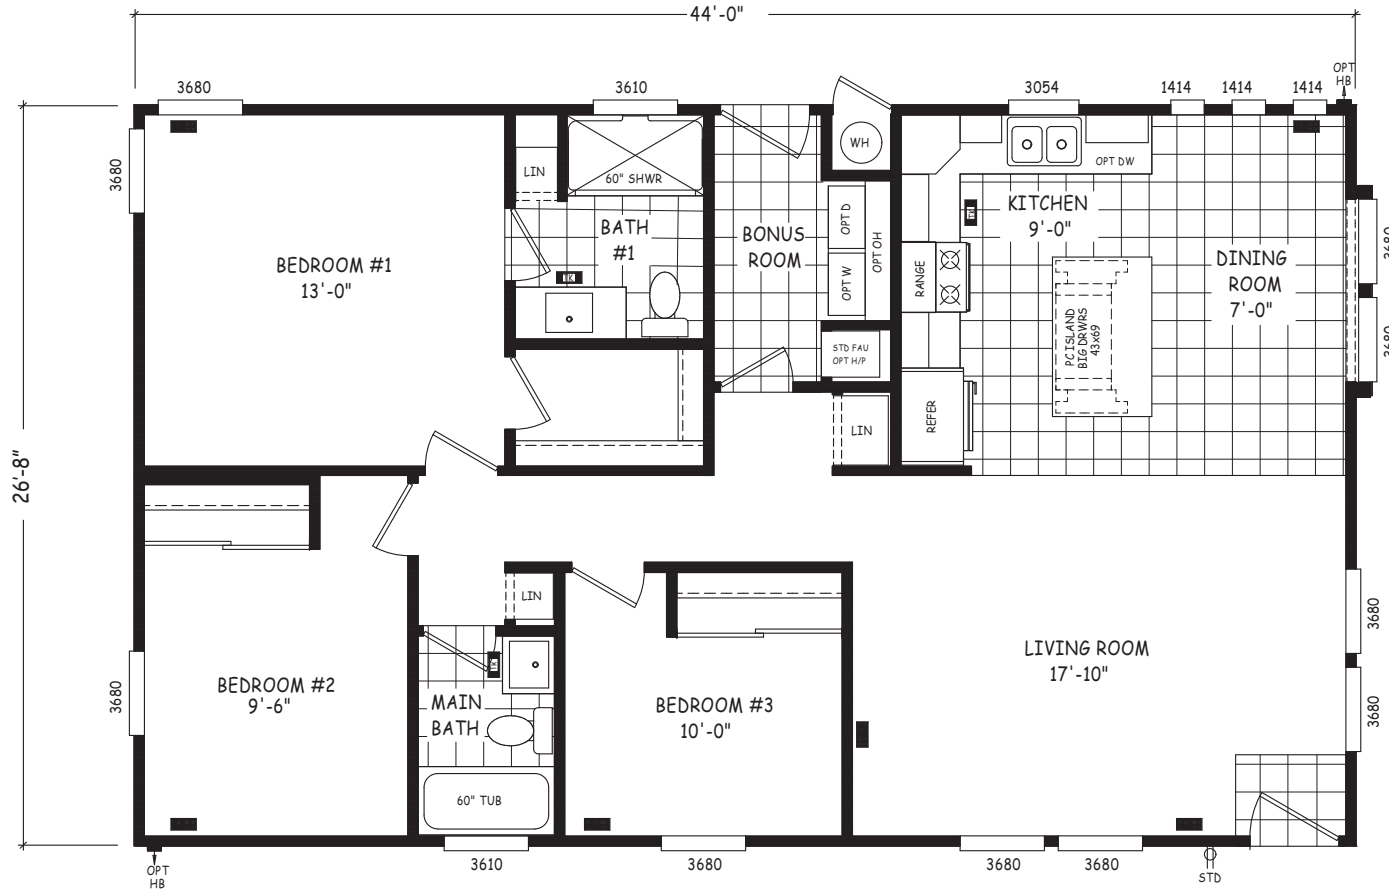

Regina

Pinnacle Series

1,174 SQ. FT. (Approximate) 3 Bedroom, 2 Bath

Last Updated: 8-22-22

THE HOME OUTLET
890 N. Arizona Ave.
Chandler, AZ 85225

TheHomeOutletAZ.com | 1-800-965-5401

IMPORTANT: Alta Cima Corp reserves the right to modify, cancel or substitute products or features of this event at any time without prior notice or obligation. Pictures and other promotional materials are representative and may depict or contain floor plans, square footages, elevations, options, upgrades, extra design features, decorations, floor coverings, specialty light fixtures, custom paint and wall coverings, window treatments, landscaping, sound and alarm systems, furnishings, appliances, and other designer/decorator features and amenities that are not included as part of the home and/or may not be available at all locations. Home, pricing and community information is subject to change, and homes to prior sale, at any time without notice or obligation. ©2020 Alta Cima Corp. All rights reserved.