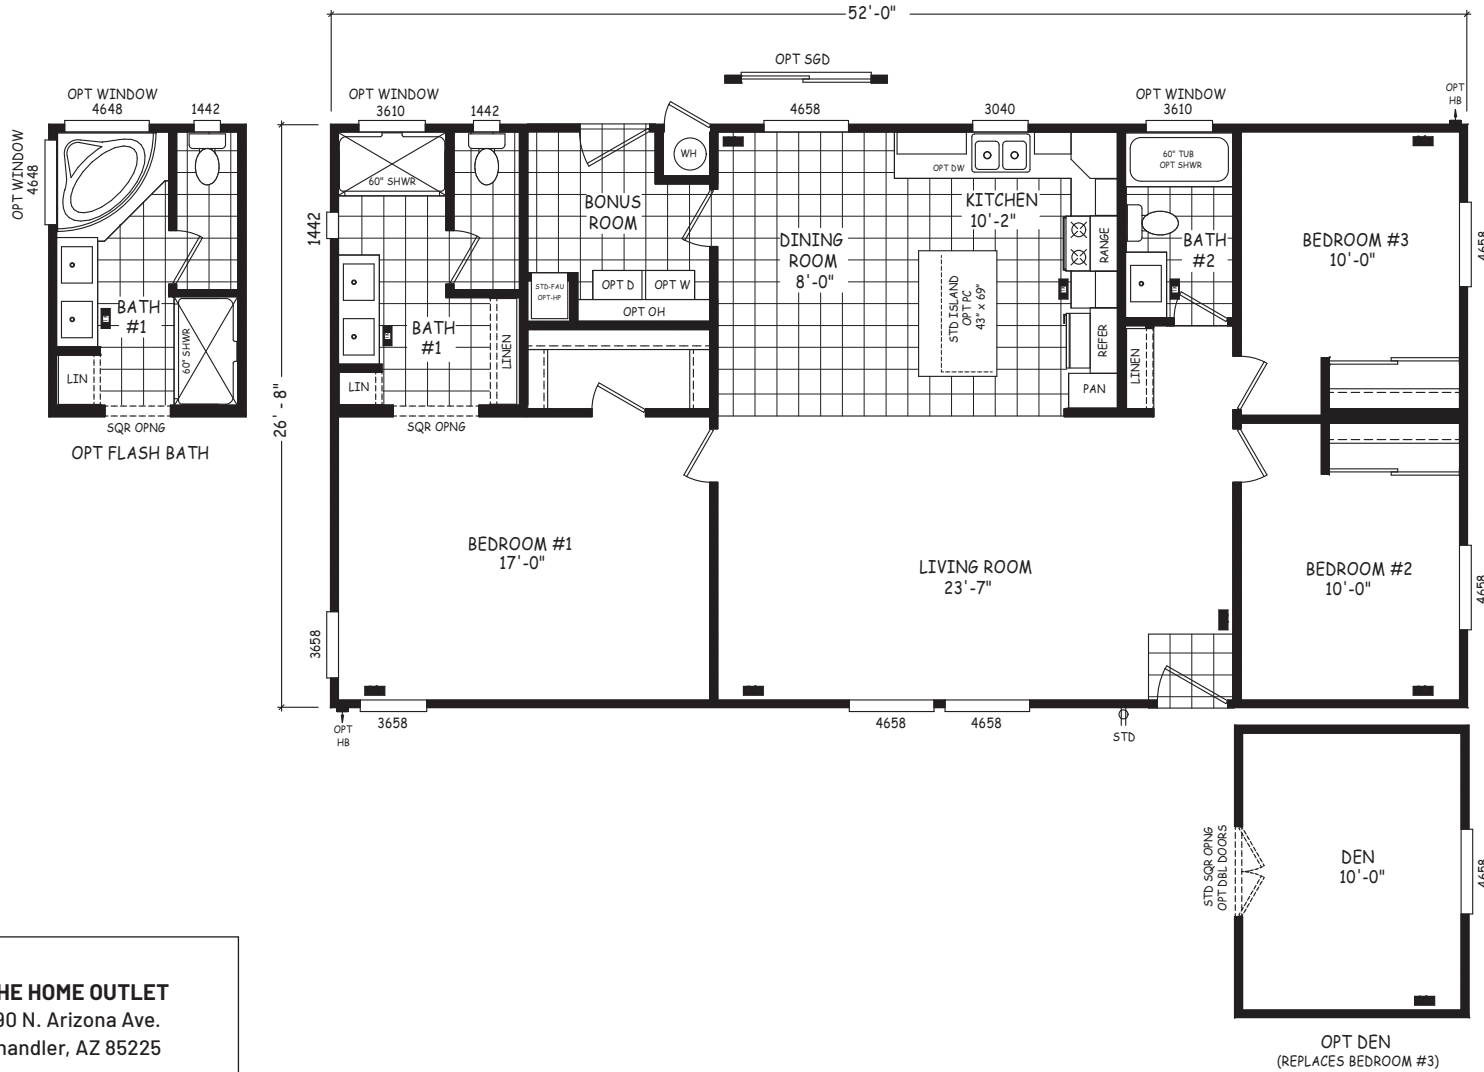

Rexton

Edge Series

1,387 SQ. FT. (Approximate) 3 Bedroom, 2 Bath

Last Updated: 8-22-22

THE HOME OUTLET
890 N. Arizona Ave.
Chandler, AZ 85225

TheHomeOutletAZ.com | 1-800-965-5401

IMPORTANT: Alta Cima Corp reserves the right to modify, cancel or substitute products or features of this event at any time without prior notice or obligation. Pictures and other promotional materials are representative and may depict or contain floor plans, square footages, elevations, options, upgrades, extra design features, decorations, floor coverings, specialty light fixtures, custom paint and wall coverings, window treatments, landscaping, sound and alarm systems, furnishings, appliances, and other designer/decorator features and amenities that are not included as part of the home and/or may not be available at all locations. Home, pricing and community information is subject to change, and homes to prior sale, at any time without notice or obligation. ©2020 Alta Cima Corp. All rights reserved.