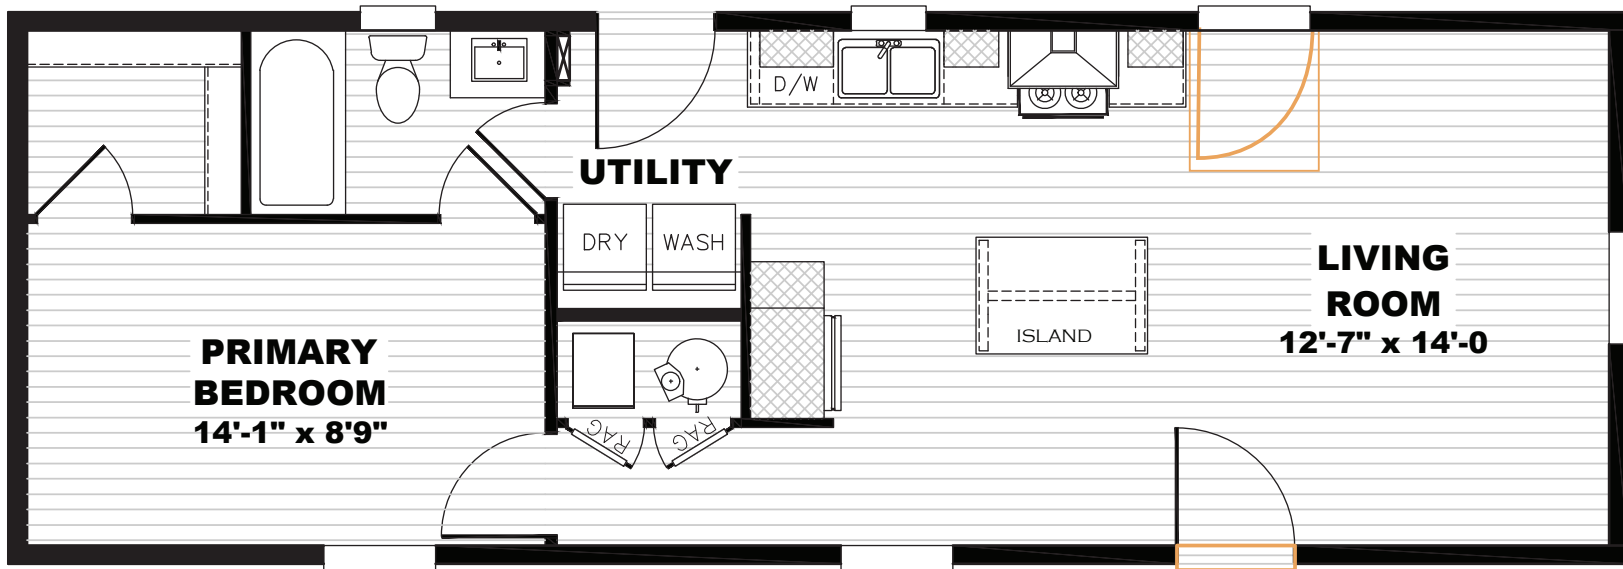

Rochdale

Tempo Series - Single Section

660 SQ. FT. (Approximate) 1 Bedroom, 1 Bath

Last Updated: 7-10-22

Alternate Door Location Available

THE HOME OUTLET
890 N. Arizona Ave.
Chandler, AZ 85225

TheHomeOutletAZ.com | 1-800-965-5401